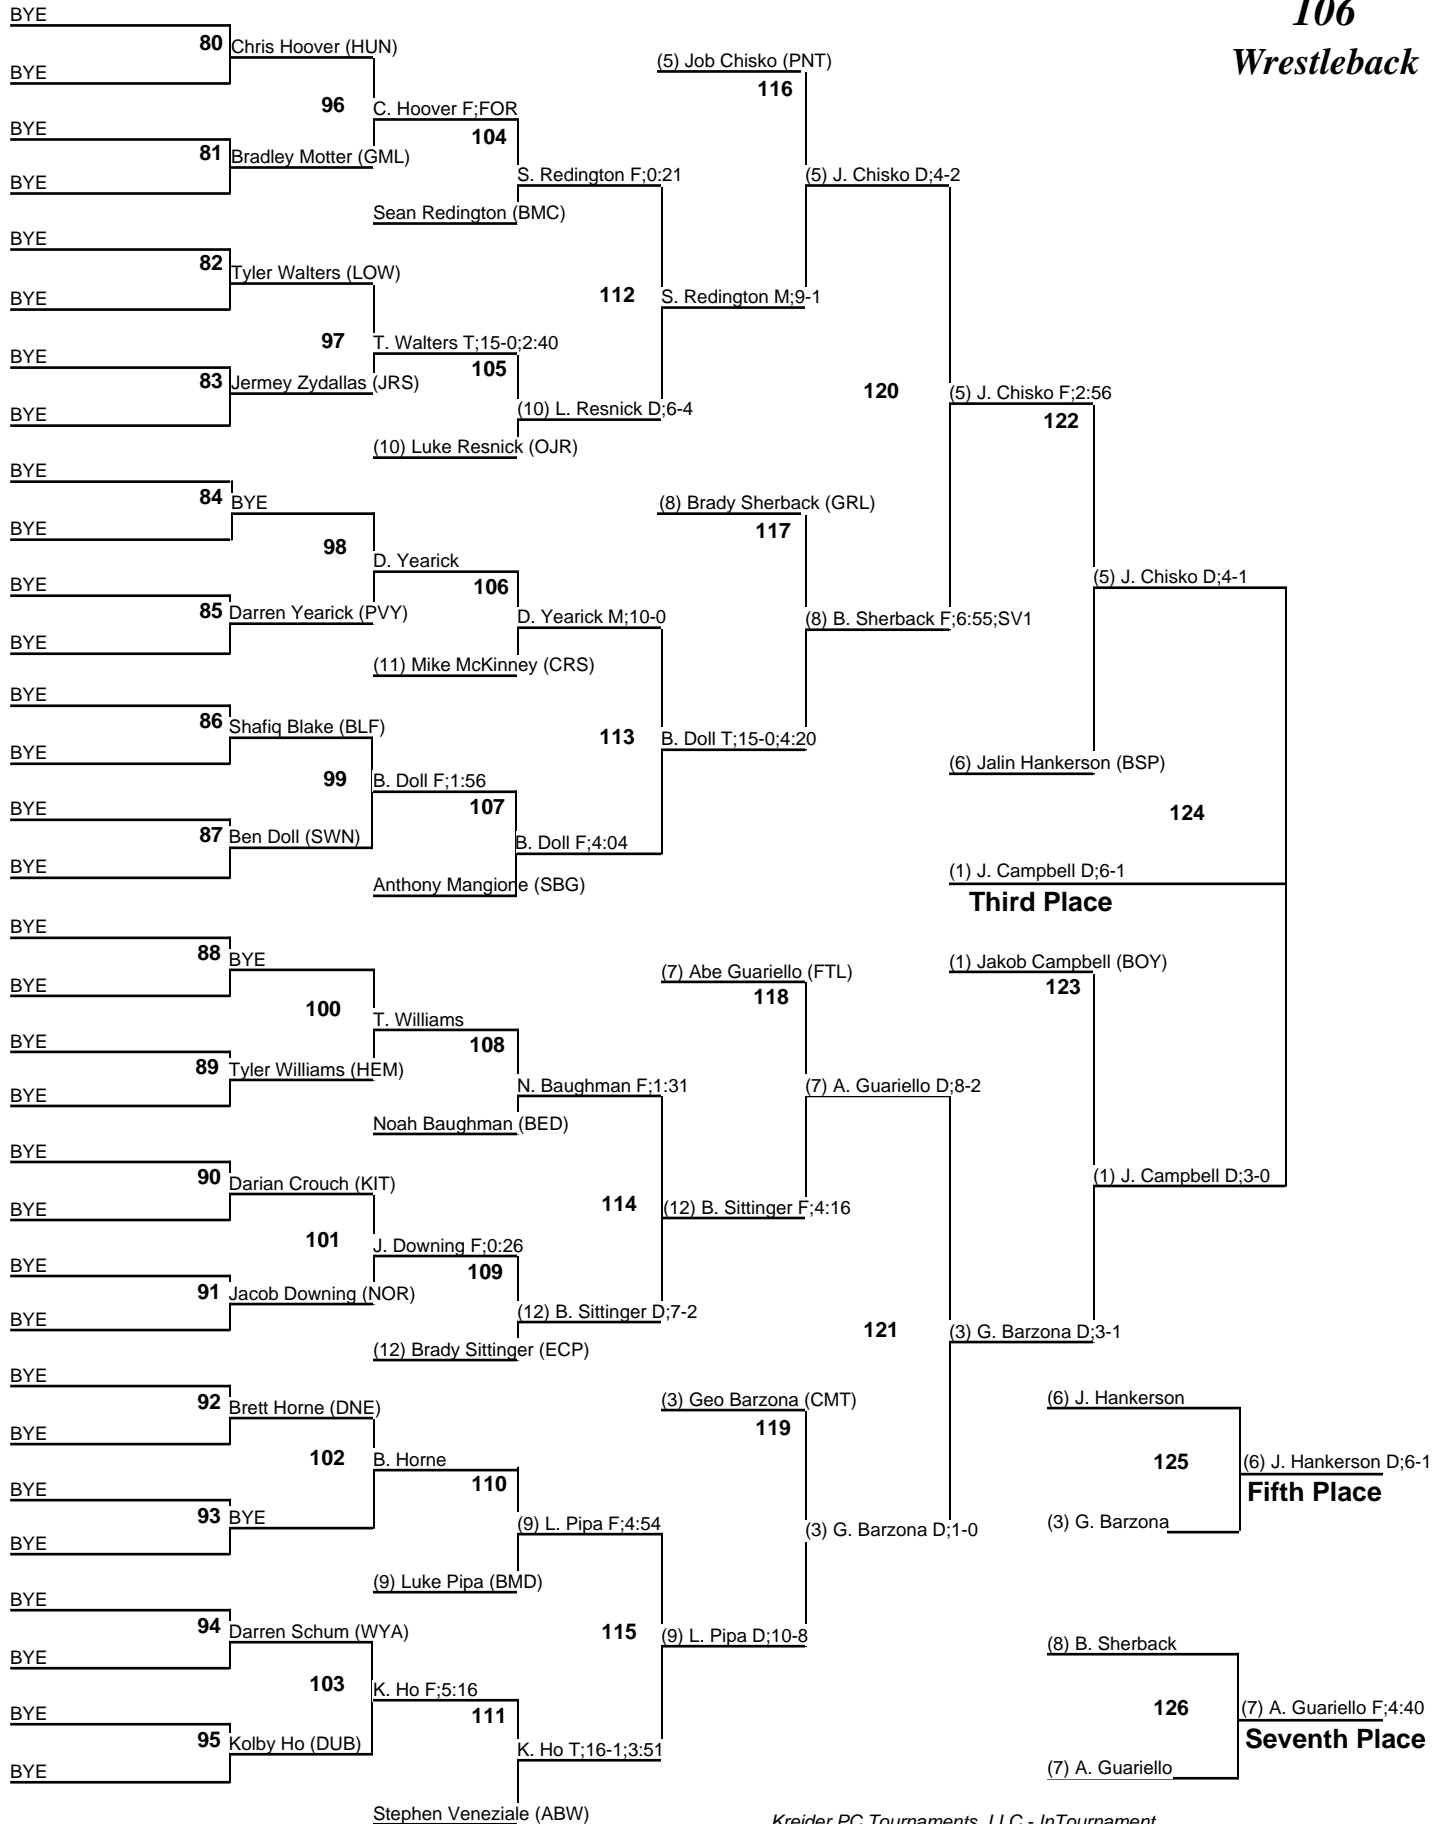

2014 KOM

106 Wrestleback