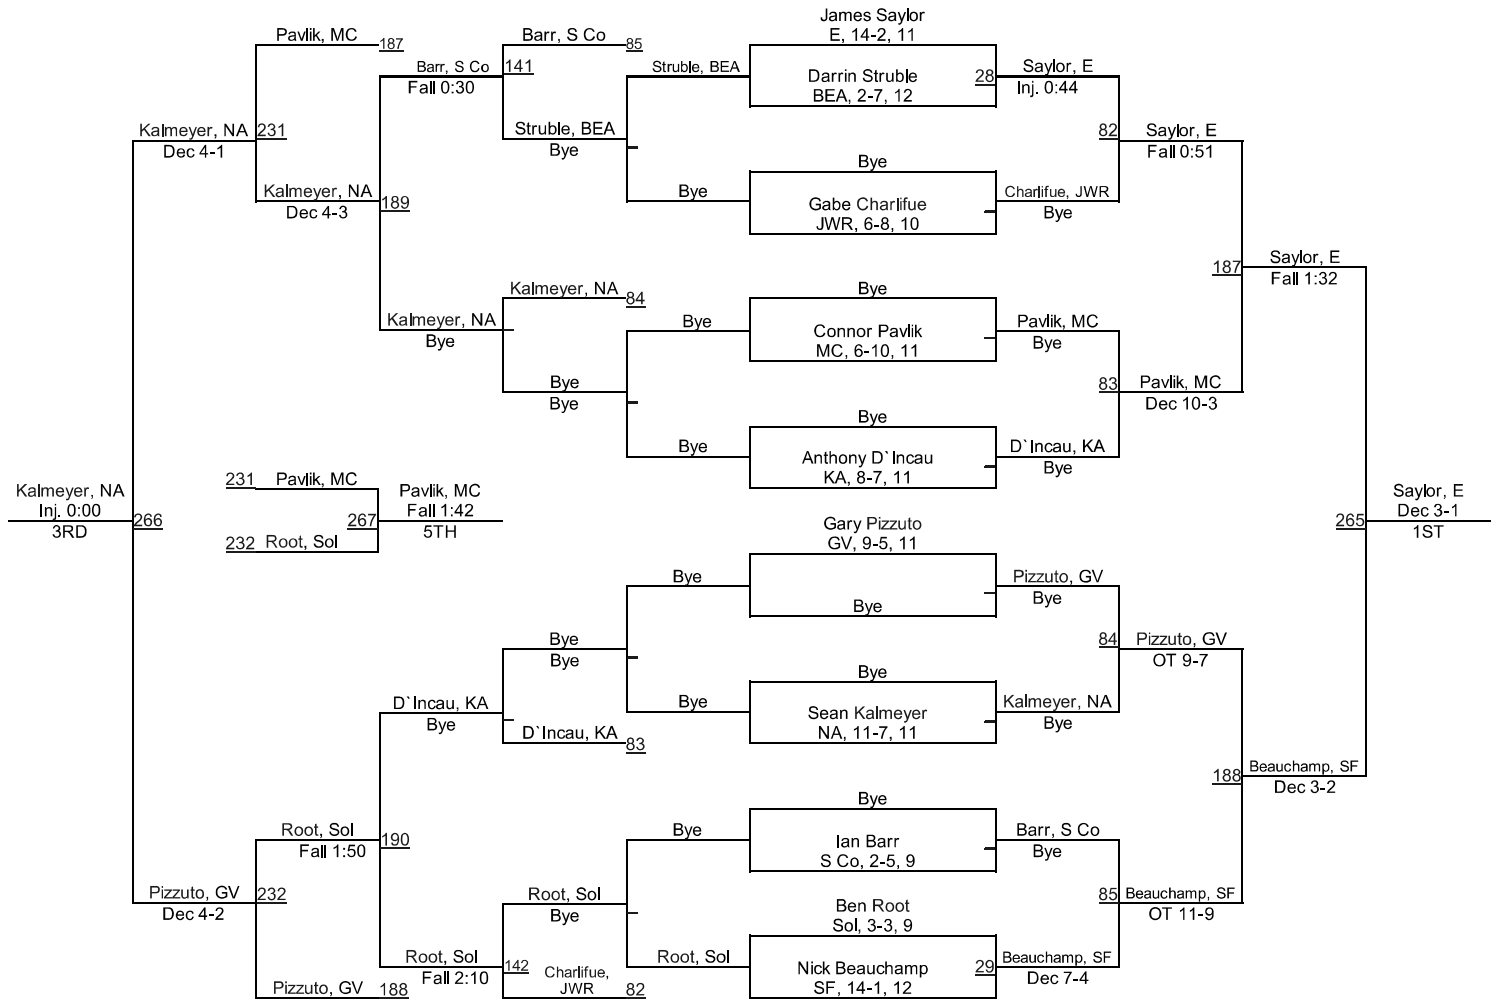

Manheim Holiday Wrestling Tournament

Manheim Holiday Wrestling Tournament

Manheim Holiday Wrestling Tournament

Manheim Holiday Wrestling Tournament

Manheim Holiday Wrestling Tournament

Manheim Holiday Wrestling Tournament