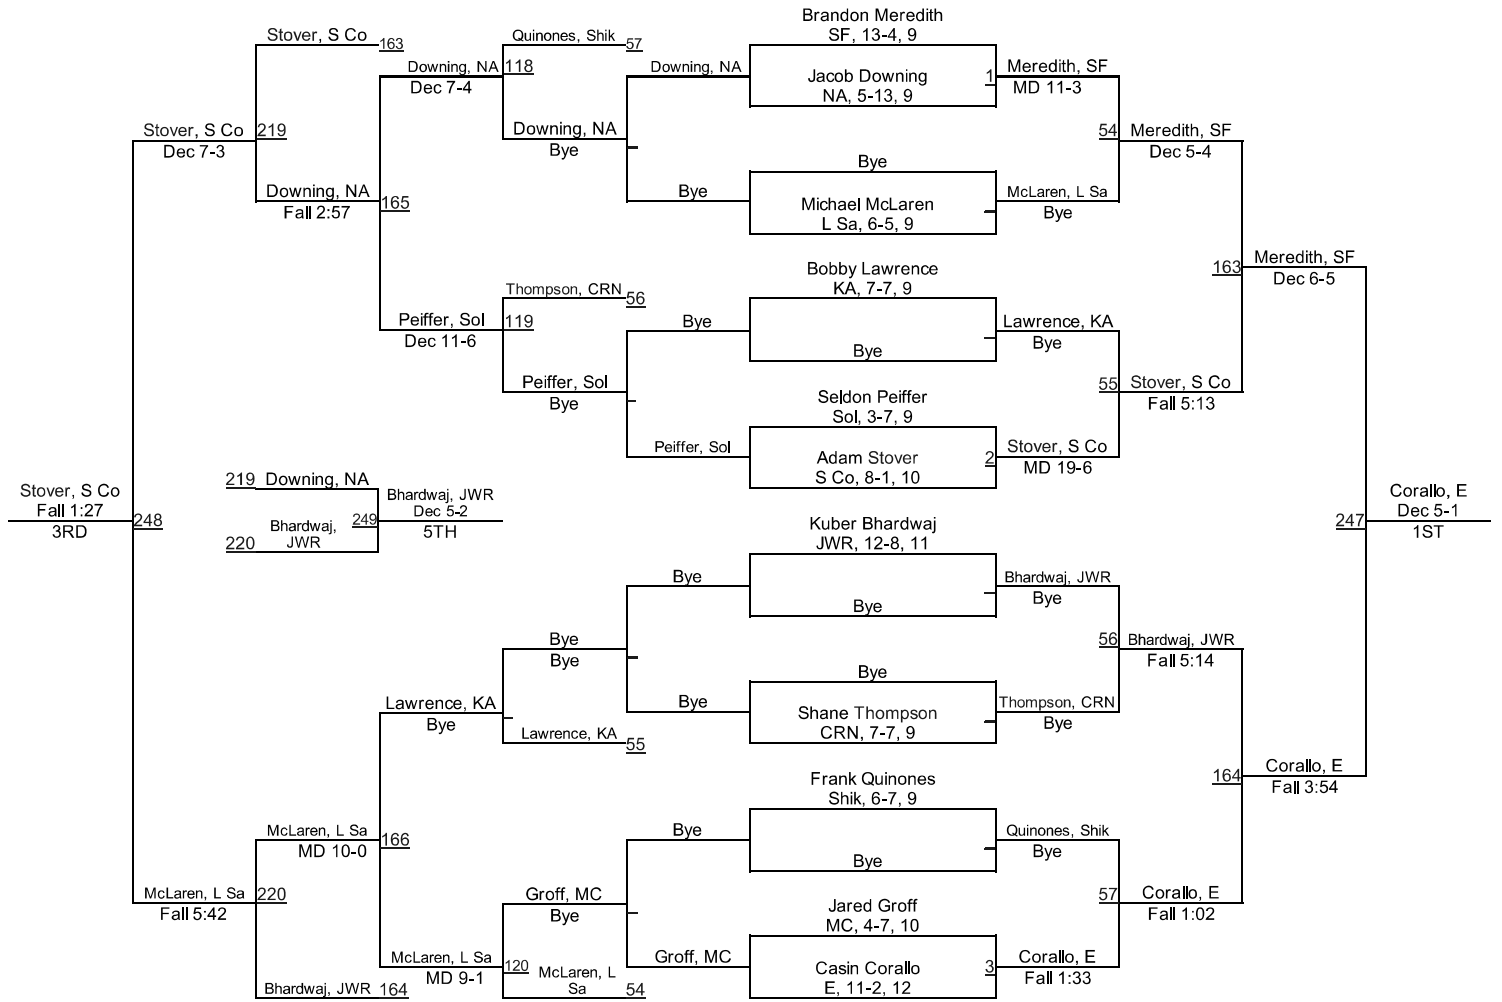

Manheim Holiday Wrestling Tournament

Team Scores

1. Spring-Ford 218.5
2. Kiski Area 186.5
3. Easton 169.0
4. North Allegheny 138.0
5. Solanco Hs 117.5
6. Garnet Valley 103.5
7. La Salle College High School 99.0
8. Council Rock North 76.0
8. State College Area Hs 76.0
10. Bald Eagle Area 63.0
11. J.W. Robinson 60.0
12. Manheim Central 49.0
12. Shikellamy 49.0
14. Methacton Hs 41.0

Manheim Holiday Wrestling Tournament

Manheim Holiday Wrestling Tournament

Manheim Holiday Wrestling Tournament

Manheim Holiday Wrestling Tournament

Manheim Holiday Wrestling Tournament

Manheim Holiday Wrestling Tournament