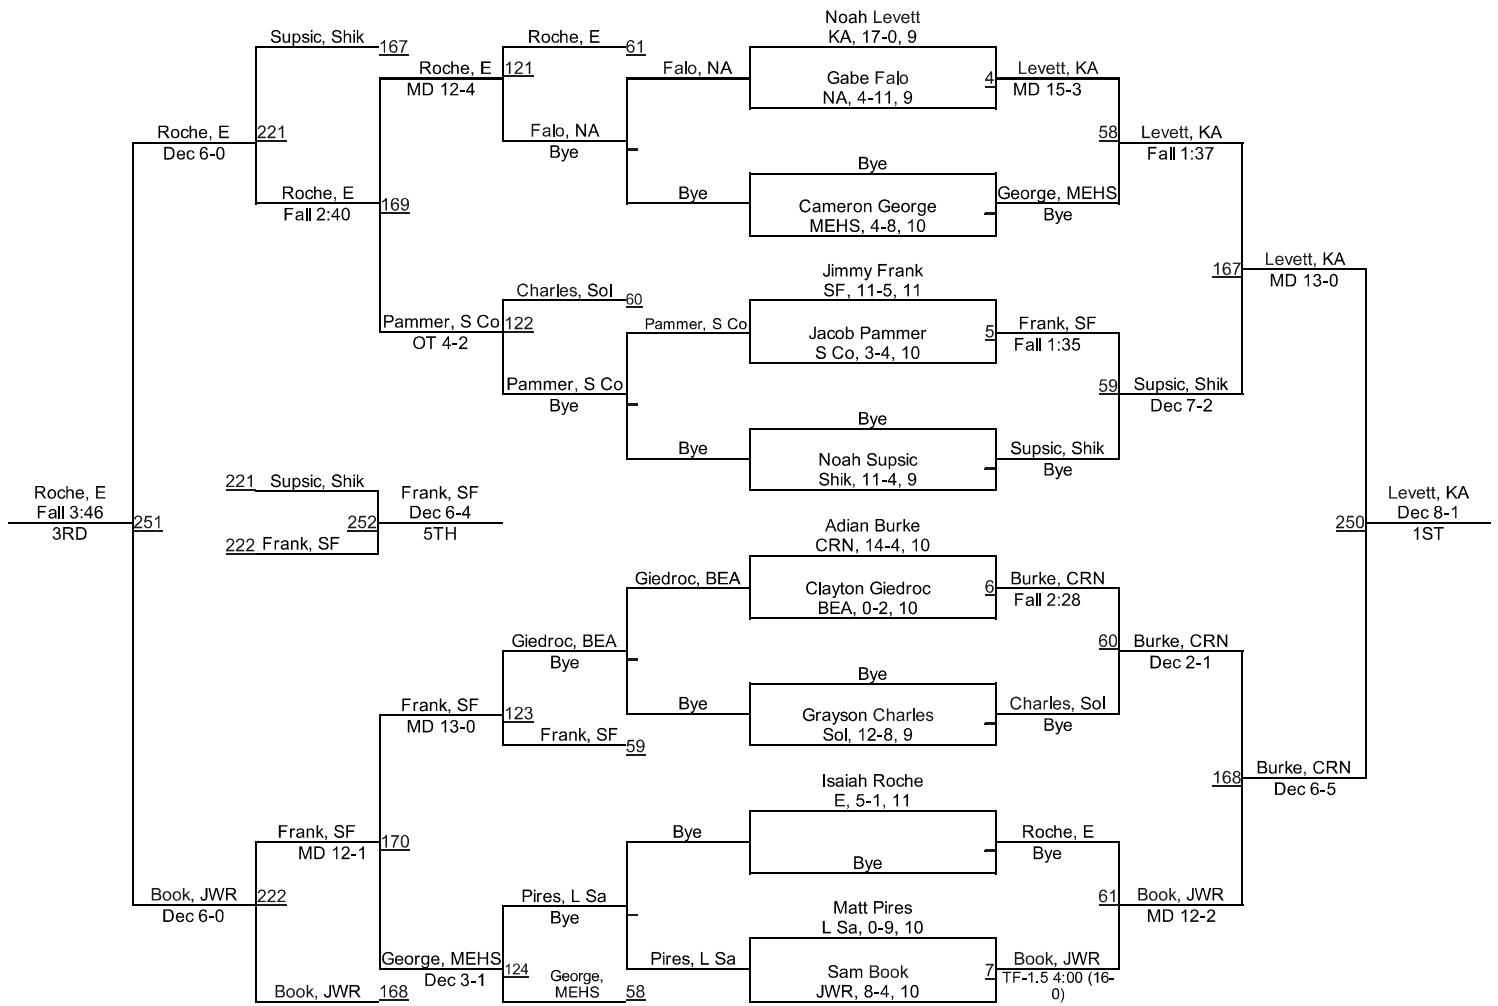

Manheim Holiday Wrestling Tournament

Team Scores

1. Spring-Ford 218.5
2. Kiski Area 186.5
3. Easton 169.0
4. North Allegheny 138.0
5. Solanco Hs 117.5
6. Garnet Valley 103.5
7. La Salle College High School 99.0
8. Council Rock North 76.0
8. State College Area Hs 76.0
10. Bald Eagle Area 63.0
11. J.W. Robinson 60.0
12. Manheim Central 49.0
12. Shikellamy 49.0
14. Methacton Hs 41.0

Manheim Holiday Wrestling Tournament

Manheim Holiday Wrestling Tournament

Manheim Holiday Wrestling Tournament

Manheim Holiday Wrestling Tournament

Manheim Holiday Wrestling Tournament

Manheim Holiday Wrestling Tournament