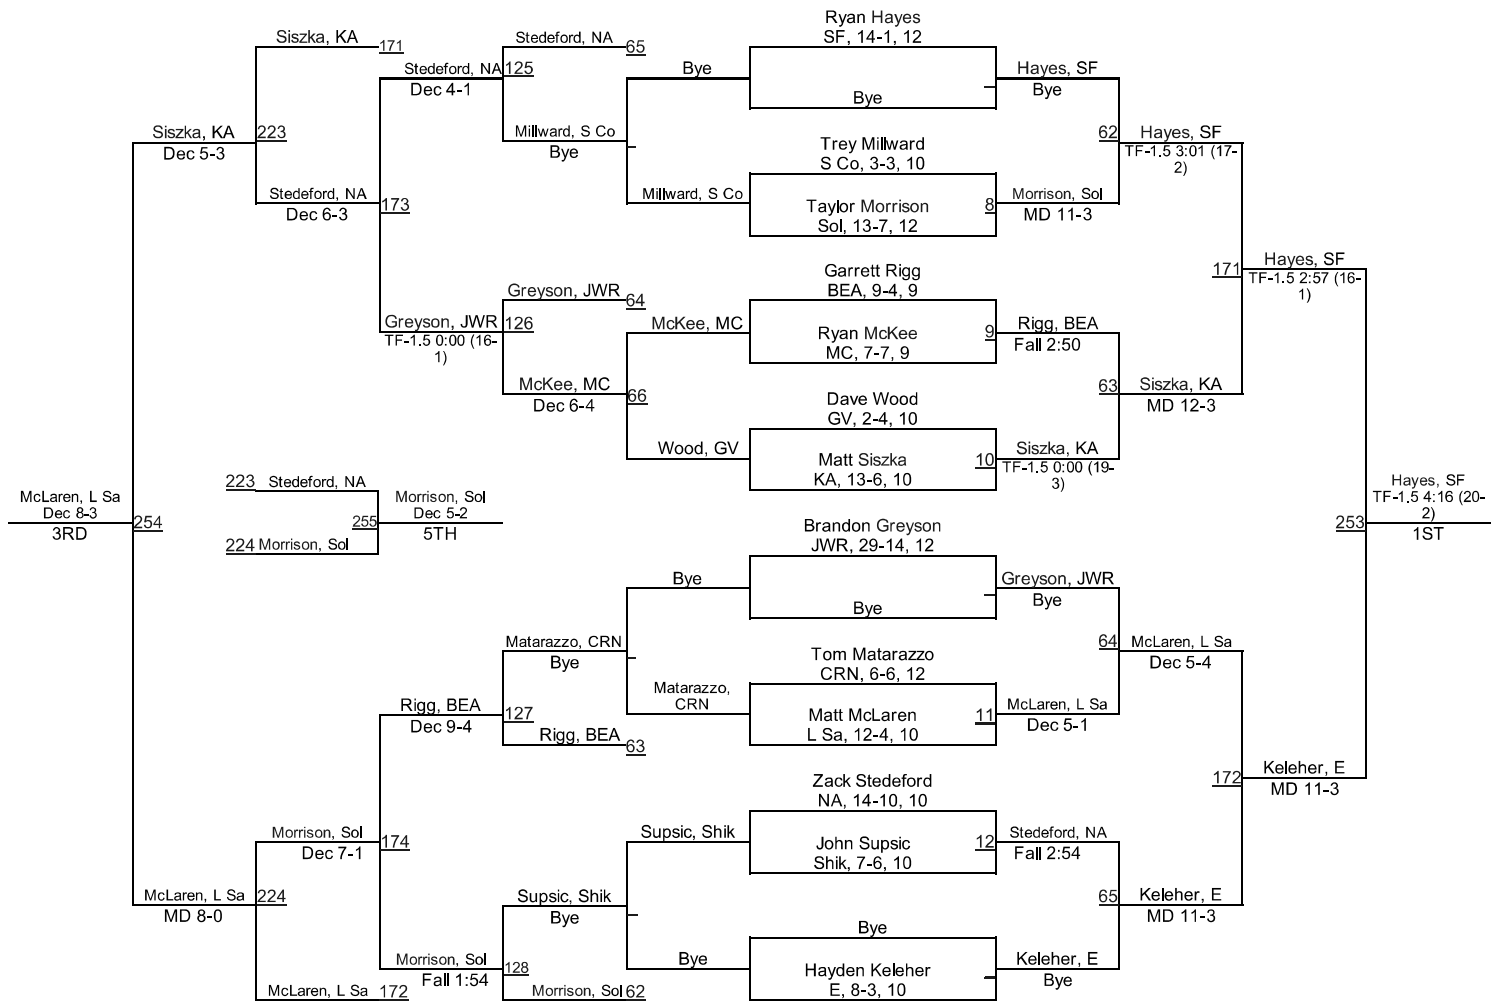

Manheim Holiday Wrestling Tournament

Team Scores

1. Spring-Ford 218.5
2. Kiski Area 186.5
3. Easton 169.0
4. North Allegheny 138.0
5. Solanco Hs 117.5
6. Garnet Valley 103.5
7. La Salle College High School 99.0
8. Council Rock North 76.0
8. State College Area Hs 76.0
10. Bald Eagle Area 63.0
11. J.W. Robinson 60.0
12. Manheim Central 49.0
12. Shikellamy 49.0
14. Methacton Hs 41.0

Manheim Holiday Wrestling Tournament

Manheim Holiday Wrestling Tournament

Manheim Holiday Wrestling Tournament

Manheim Holiday Wrestling Tournament

Manheim Holiday Wrestling Tournament

Manheim Holiday Wrestling Tournament