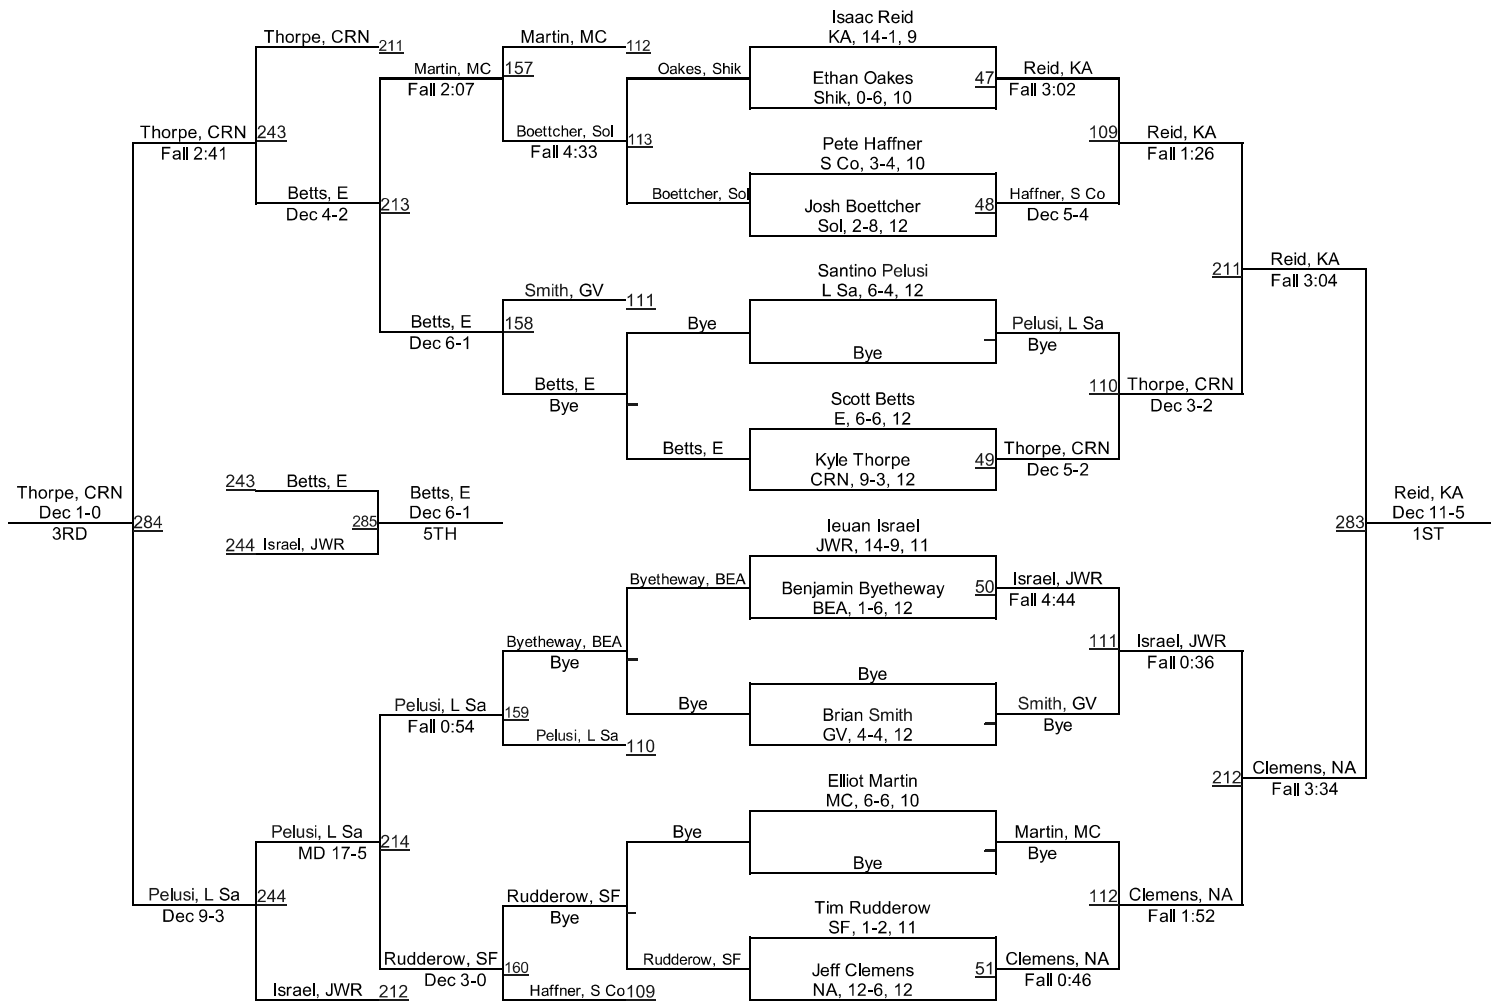

Manheim Holiday Wrestling Tournament

Manheim Holiday Wrestling Tournament

Manheim Holiday Wrestling Tournament

Manheim Holiday Wrestling Tournament

Manheim Holiday Wrestling Tournament