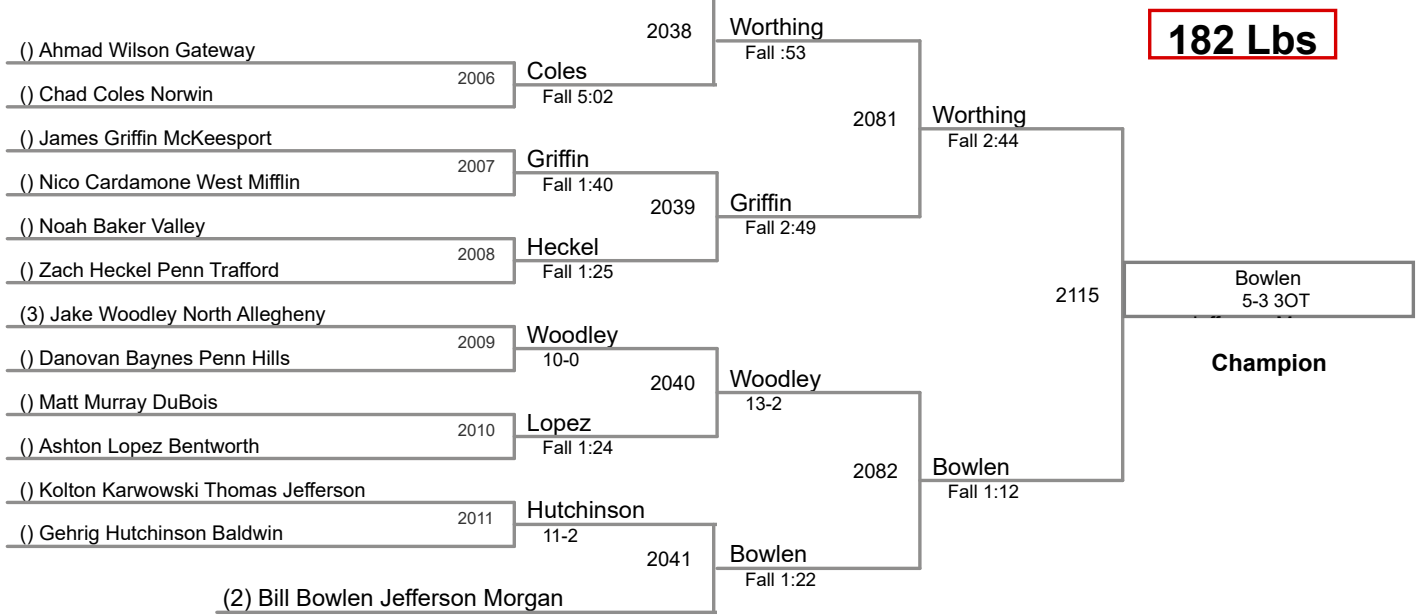

2015 Eastern Invitational
December 4-5, 2015

160 Lbs

2015 Eastern Invitational
December 4-5, 2015

170 Lbs

(1) Nino Bonaccorsi Bethel Park

(3) Josh Wayland DuBois

(2) Matt McGillick Penn Trafford

182 Lbs

(1) Tyler Worthing Kiski Area

2015 Eastern Invitational
December 4-5, 2015

220 Lbs

2015 Eastern Invitational
December 4-5, 2015

285 Lbs

(1) Louie Mauro Connellsville