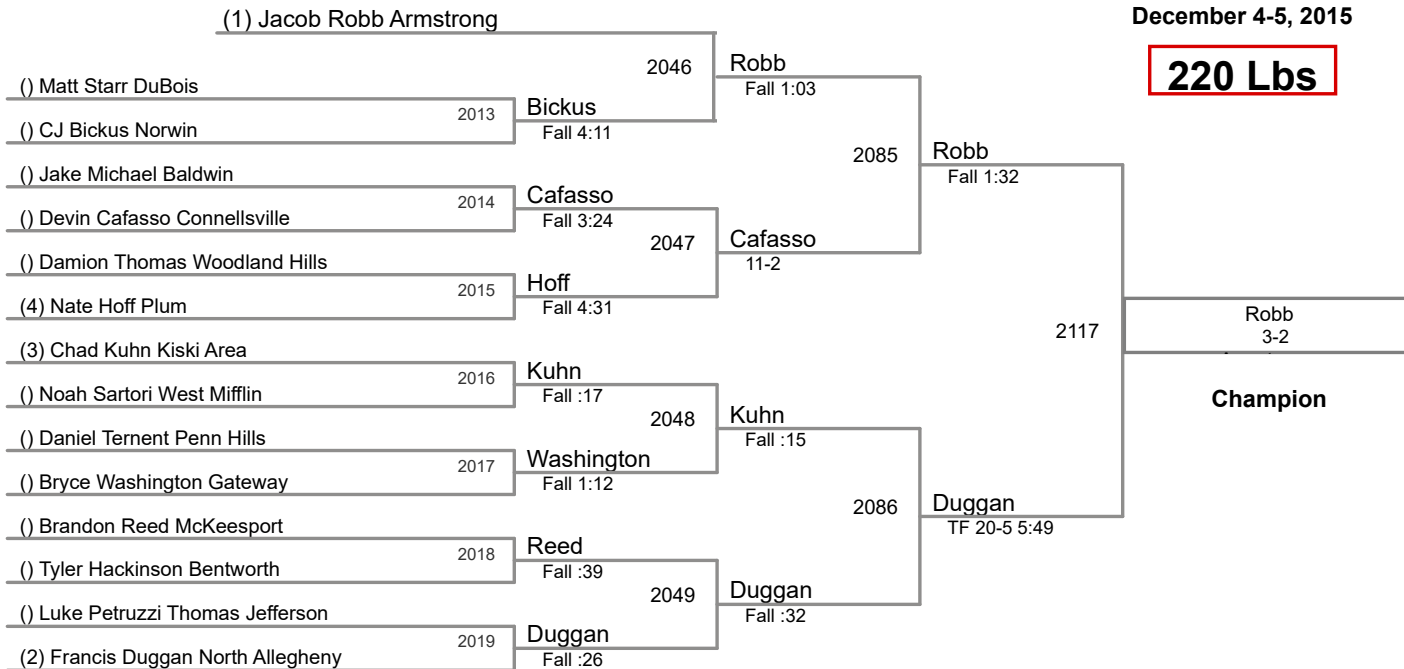

2015 Eastern Invitational
December 4-5, 2015

160 Lbs

2015 Eastern Invitational
December 4-5, 2015

170 Lbs

(1) Nino Bonaccorsi Bethel Park

(3) Josh Wayland DuBois

(2) Matt McGillick Penn Trafford

182 Lbs

(1) Tyler Worthing Kiski Area

2015 Eastern Invitational
December 4-5, 2015

220 Lbs

2015 Eastern Invitational
December 4-5, 2015

285 Lbs

(1) Louie Mauro Connellsville