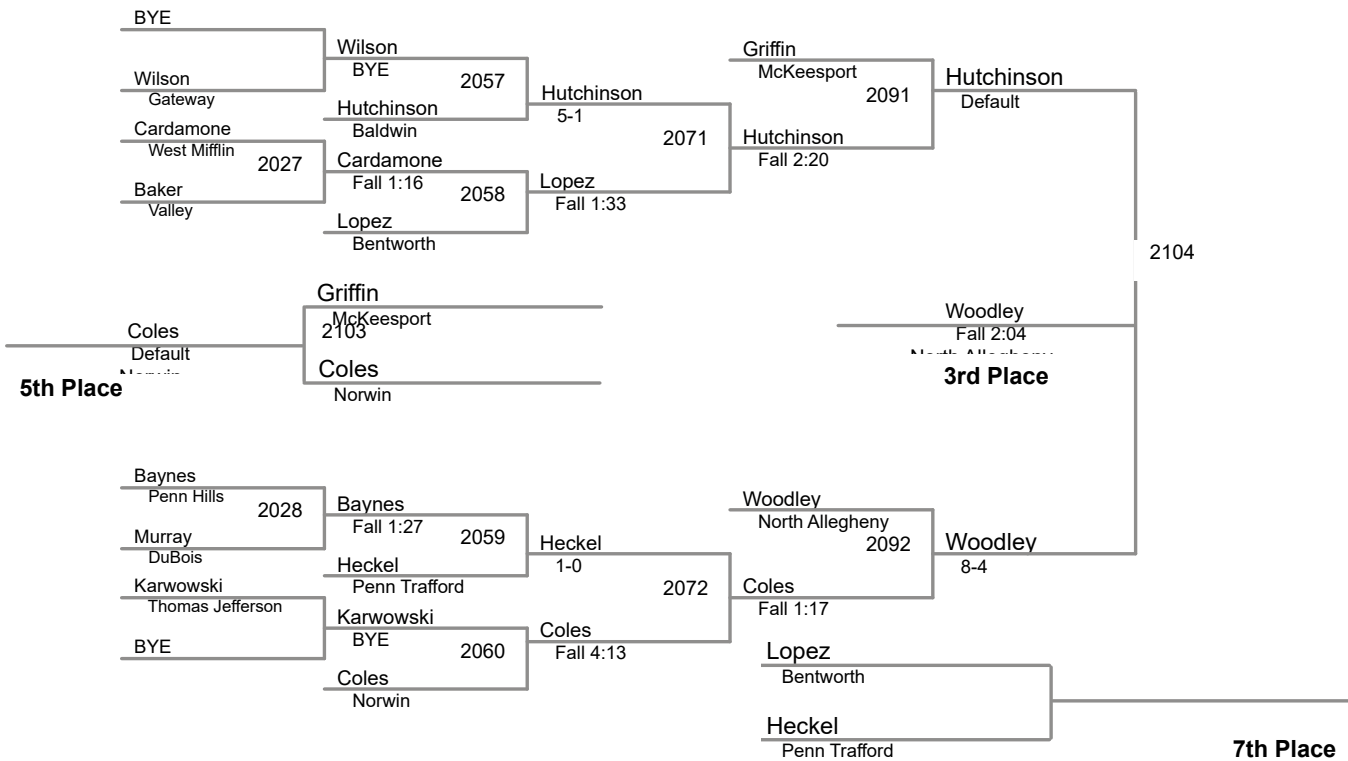

2015 Eastern Invitational
December 4-5, 2015

113 Lbs

120 Lbs

(1) Gavin Teasdale Jefferson Morgan

(1) Matt Siszka Kiski Area

2015 Eastern Invitational
December 4-5, 2015

145 Lbs

152 Lbs

2015 Eastern Invitational
December 4-5, 2015

160 Lbs

2015 Eastern Invitational
December 4-5, 2015

170 Lbs

(1) Nino Bonaccorsi Bethel Park

(3) Josh Wayland DuBois

(2) Matt McGillick Penn Trafford

182 Lbs

(1) Tyler Worthing Kiski Area

2015 Eastern Invitational
December 4-5, 2015

220 Lbs

2015 Eastern Invitational
December 4-5, 2015

285 Lbs

(1) Louie Mauro Connellsville