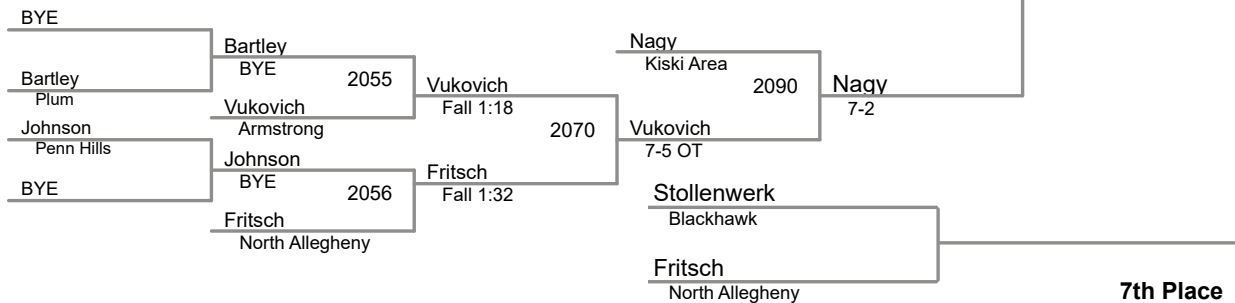

2015 Eastern Invitational
December 4-5, 2015

160 Lbs

2015 Eastern Invitational
December 4-5, 2015

170 Lbs

(1) Nino Bonaccorsi Bethel Park

(3) Josh Wayland DuBois

(2) Matt McGillick Penn Trafford

182 Lbs

(1) Tyler Worthing Kiski Area

2015 Eastern Invitational
December 4-5, 2015

220 Lbs

2015 Eastern Invitational
December 4-5, 2015

285 Lbs

(1) Louie Mauro Connellsville