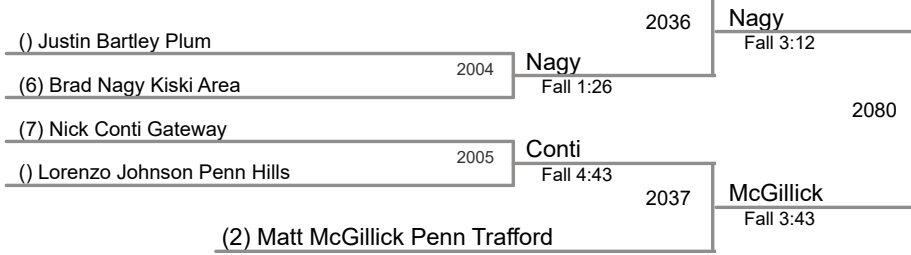

2015 Eastern Invitational
December 4-5, 2015

160 Lbs

2015 Eastern Invitational
December 4-5, 2015

170 Lbs

(1) Nino Bonaccorsi Bethel Park

(3) Josh Wayland DuBois

(2) Matt McGillick Penn Trafford

182 Lbs

(1) Tyler Worthing Kiski Area

2015 Eastern Invitational
December 4-5, 2015

220 Lbs

2015 Eastern Invitational
December 4-5, 2015

285 Lbs

(1) Louie Mauro Connellsville