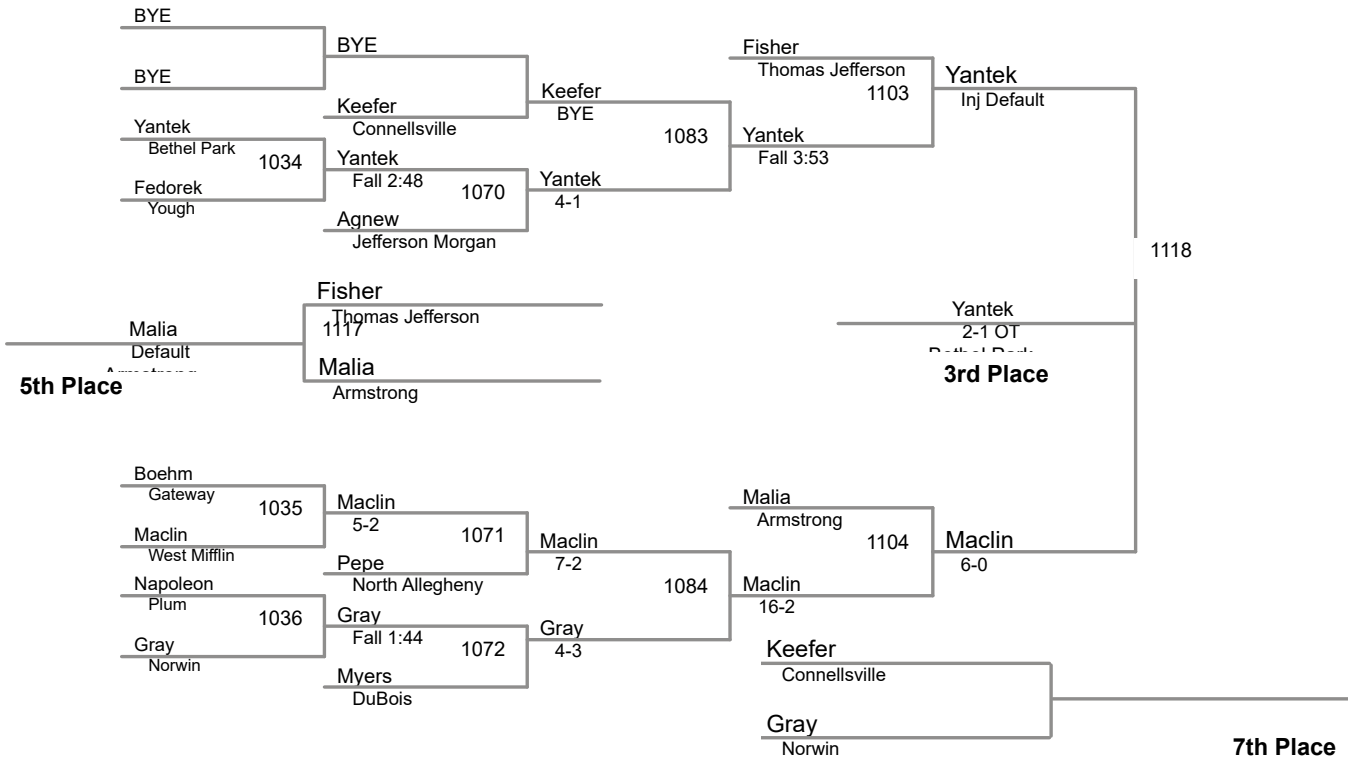

2015 Eastern Invitational
December 4-5, 2015

113 Lbs

120 Lbs

(1) Gavin Teasdale Jefferson Morgan

(1) Matt Siszka Kiski Area

2015 Eastern Invitational
December 4-5, 2015

145 Lbs

152 Lbs

2015 Eastern Invitational
December 4-5, 2015

160 Lbs

2015 Eastern Invitational
December 4-5, 2015

170 Lbs

(1) Nino Bonaccorsi Bethel Park

(3) Josh Wayland DuBois

(2) Matt McGillick Penn Trafford

182 Lbs

(1) Tyler Worthing Kiski Area

2015 Eastern Invitational
December 4-5, 2015

220 Lbs

2015 Eastern Invitational
December 4-5, 2015

285 Lbs

(1) Louie Mauro Connellsville