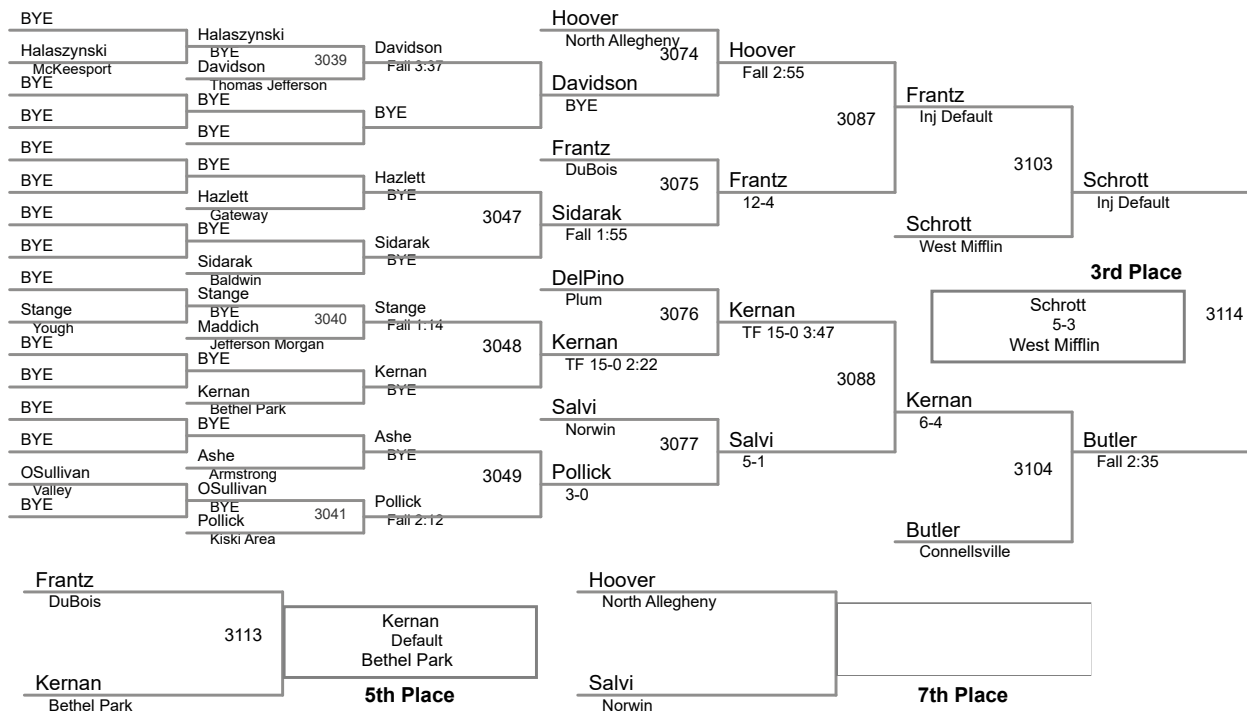

2015 Eastern Invitational
December 4-5, 2015

113 Lbs

120 Lbs

(1) Gavin Teasdale Jefferson Morgan

(1) Matt Siszka Kiski Area

2015 Eastern Invitational
December 4-5, 2015

145 Lbs

152 Lbs

2015 Eastern Invitational
December 4-5, 2015

160 Lbs

2015 Eastern Invitational
December 4-5, 2015

170 Lbs

(1) Nino Bonaccorsi Bethel Park

(3) Josh Wayland DuBois

(2) Matt McGillick Penn Trafford

182 Lbs

(1) Tyler Worthing Kiski Area

2015 Eastern Invitational
December 4-5, 2015

220 Lbs

2015 Eastern Invitational
December 4-5, 2015

285 Lbs

(1) Louie Mauro Connellsville