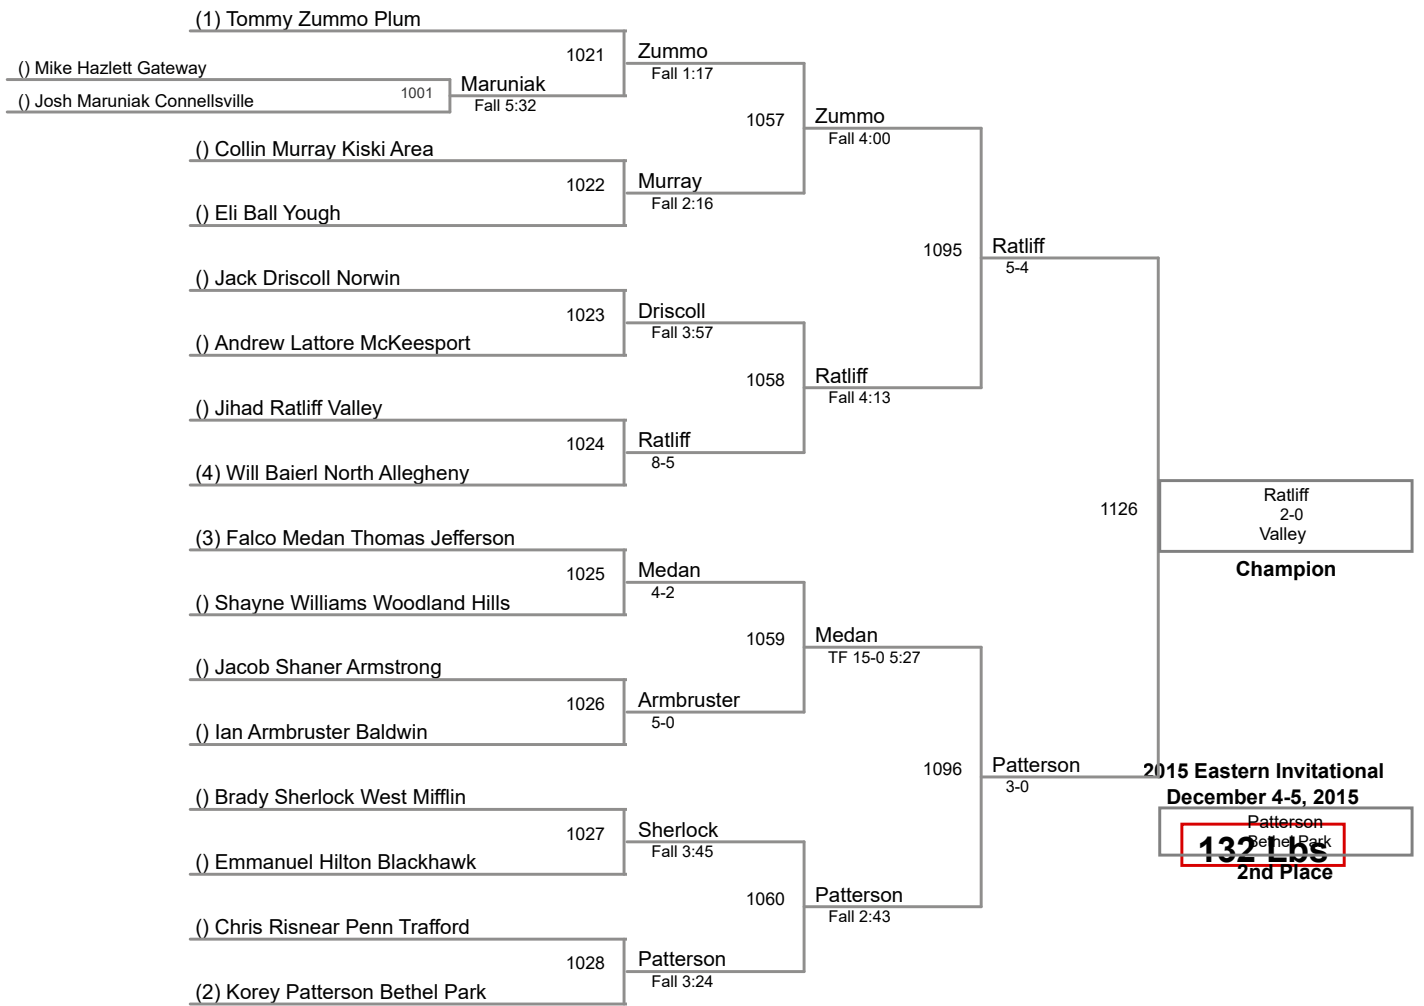

2015 Eastern Invitational
December 4-5, 2015

113 Lbs

120 Lbs

(1) Gavin Teasdale Jefferson Morgan

(1) Matt Siszka Kiski Area

2015 Eastern Invitational
December 4-5, 2015

145 Lbs

152 Lbs

(1) Tyler Worthing Kiski Area

2015 Eastern Invitational
December 4-5, 2015

220 Lbs

2015 Eastern Invitational
December 4-5, 2015

285 Lbs

(1) Louie Mauro Connellsville