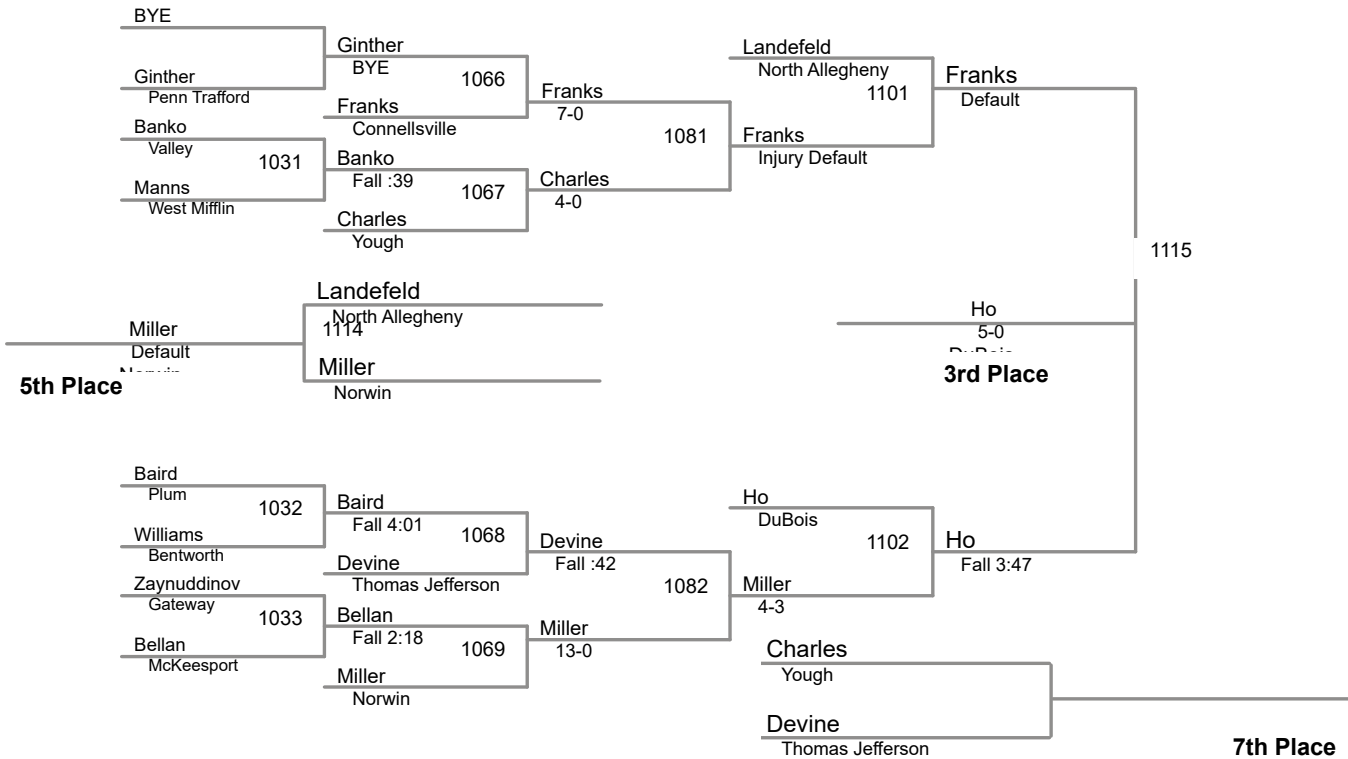

2015 Eastern Area Invitational Final Team Results

1	226	Kiski Area	-	-	
2	208.5	North Allegheny	-	-	-
3	138.5	Norwin	-	-	
4	136.5	Penn Trafford	-	-	
5	130	West Mifflin	-	-	
6	105.5	DuBois	-	-	
7	105	Plum	-	-	
8	96	Bethel Park	-	-	
9	90	Valley	-	-	
10	85	Connellsville	-	-	
11	83.5	Thomas Jefferson	-	-	-
12	72.5	Jefferson Morgan	-	-	-
13	70	Armstrong	-	-	
14	59	McKeesport	-	-	
15	54	Bentworth	-	-	
16	39.5	Baldwin	-	-	
17	36	Penn Hills	-	-	
18	28	Gateway	-	-	
19	11	Yough	-	-	
20	9	Blackhawk	-	-	
21	8	Woodland Hills	-	-	-

2015 Eastern Invitational
December 4-5, 2015

113 Lbs

120 Lbs

(1) Gavin Teasdale Jefferson Morgan

(1) Matt Siszka Kiski Area

2015 Eastern Invitational
December 4-5, 2015

145 Lbs

152 Lbs

2015 Eastern Invitational
December 4-5, 2015

160 Lbs

2015 Eastern Invitational
December 4-5, 2015

170 Lbs

(1) Nino Bonaccorsi Bethel Park

(3) Josh Wayland DuBois

(2) Matt McGillick Penn Trafford

182 Lbs

(1) Tyler Worthing Kiski Area

2015 Eastern Invitational
December 4-5, 2015

220 Lbs

2015 Eastern Invitational
December 4-5, 2015

285 Lbs

(1) Louie Mauro Connellsville