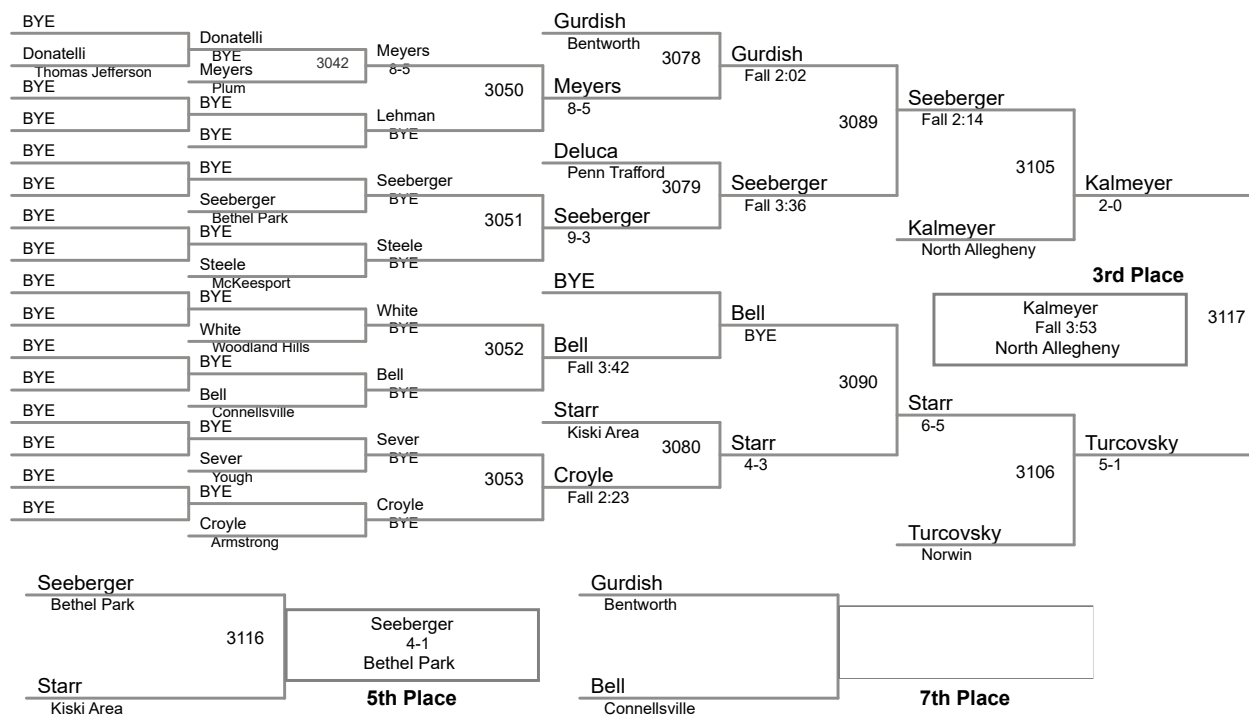

2015 Eastern Invitational
December 4-5, 2015

113 Lbs

120 Lbs

(1) Gavin Teasdale Jefferson Morgan

(1) Matt Siszka Kiski Area

2015 Eastern Invitational
December 4-5, 2015

145 Lbs

152 Lbs

2015 Eastern Invitational
December 4-5, 2015

160 Lbs

2015 Eastern Invitational
December 4-5, 2015

170 Lbs

(1) Nino Bonaccorsi Bethel Park

(3) Josh Wayland DuBois

(2) Matt McGillick Penn Trafford

182 Lbs

(1) Tyler Worthing Kiski Area

2015 Eastern Invitational
December 4-5, 2015

220 Lbs

2015 Eastern Invitational
December 4-5, 2015

285 Lbs

(1) Louie Mauro Connellsville