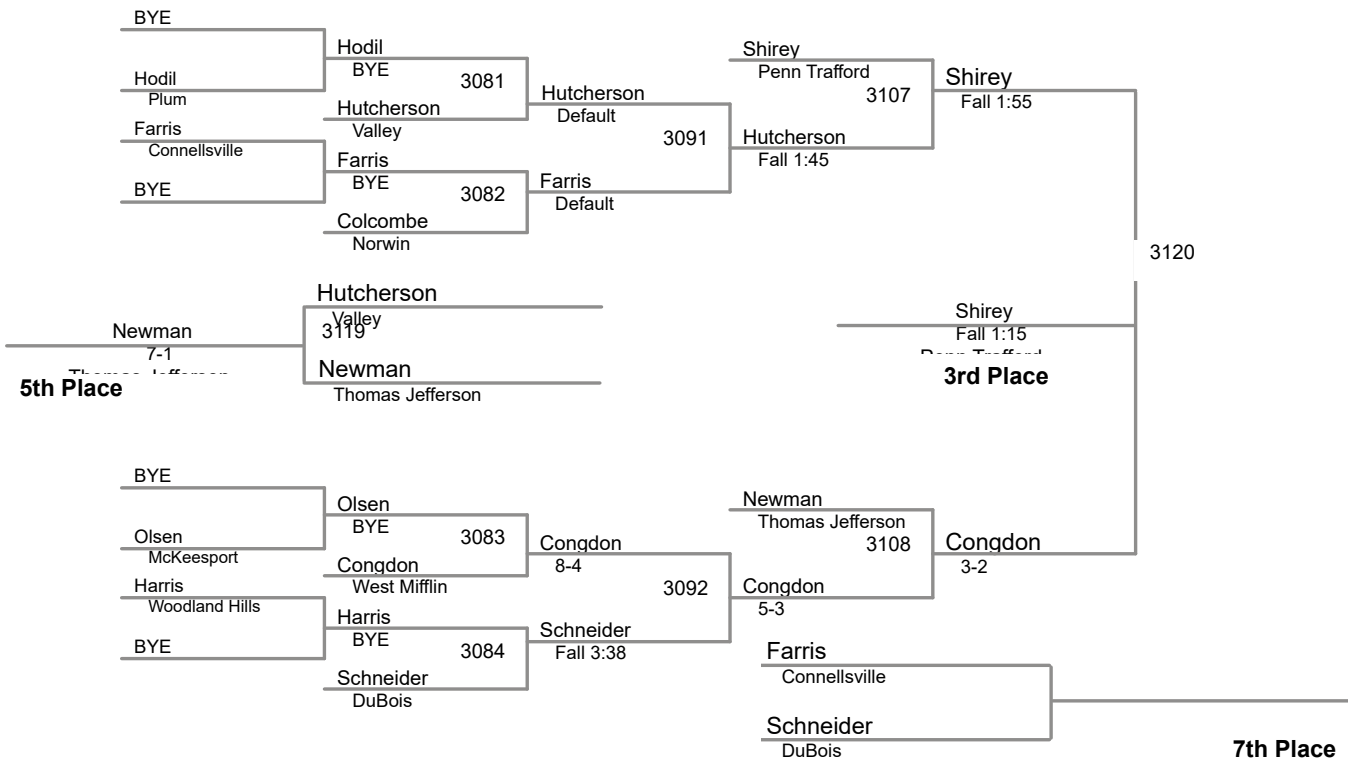

2015 Eastern Area Invitational Final Team Results

1	226	Kiski Area	-	-	
2	208.5	North Allegheny	-	-	-
3	138.5	Norwin	-	-	
4	136.5	Penn Trafford	-	-	
5	130	West Mifflin	-	-	
6	105.5	DuBois	-	-	
7	105	Plum	-	-	
8	96	Bethel Park	-	-	
9	90	Valley	-	-	
10	85	Connellsville	-	-	
11	83.5	Thomas Jefferson	-	-	-
12	72.5	Jefferson Morgan	-	-	-
13	70	Armstrong	-	-	
14	59	McKeesport	-	-	
15	54	Bentworth	-	-	
16	39.5	Baldwin	-	-	
17	36	Penn Hills	-	-	
18	28	Gateway	-	-	
19	11	Yough	-	-	
20	9	Blackhawk	-	-	
21	8	Woodland Hills	-	-	-

2015 Eastern Invitational
December 4-5, 2015

113 Lbs

120 Lbs

(1) Gavin Teasdale Jefferson Morgan

(1) Matt Siszka Kiski Area

2015 Eastern Invitational
December 4-5, 2015

145 Lbs

152 Lbs

2015 Eastern Invitational
December 4-5, 2015

160 Lbs

2015 Eastern Invitational
December 4-5, 2015

170 Lbs

(1) Nino Bonaccorsi Bethel Park

(3) Josh Wayland DuBois

(2) Matt McGillick Penn Trafford

182 Lbs

(1) Tyler Worthing Kiski Area

2015 Eastern Invitational
December 4-5, 2015

220 Lbs

2015 Eastern Invitational
December 4-5, 2015

285 Lbs

(1) Louie Mauro Connellsville