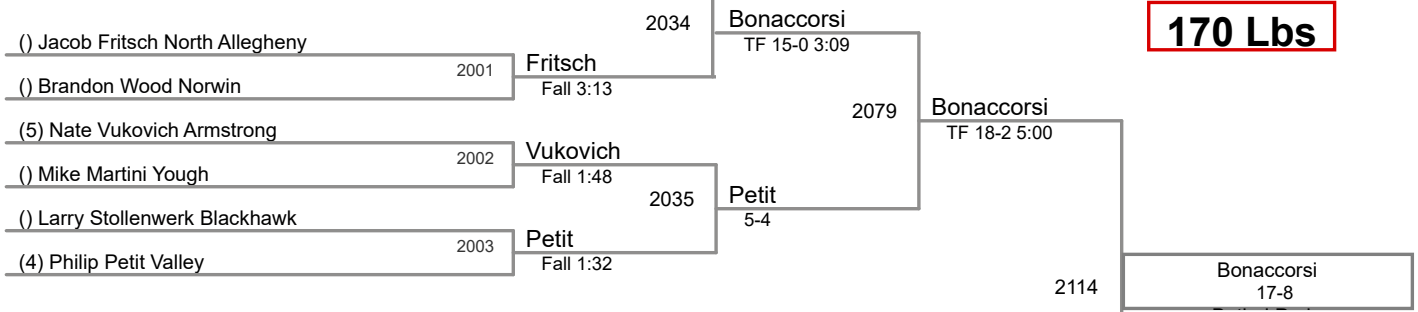

2015 Eastern Invitational
December 4-5, 2015

160 Lbs

2015 Eastern Invitational
December 4-5, 2015

170 Lbs

(1) Nino Bonaccorsi Bethel Park

(3) Josh Wayland DuBois

(2) Matt McGillick Penn Trafford

182 Lbs

(1) Tyler Worthing Kiski Area

2015 Eastern Invitational
December 4-5, 2015

220 Lbs

2015 Eastern Invitational
December 4-5, 2015

285 Lbs

(1) Louie Mauro Connellsville