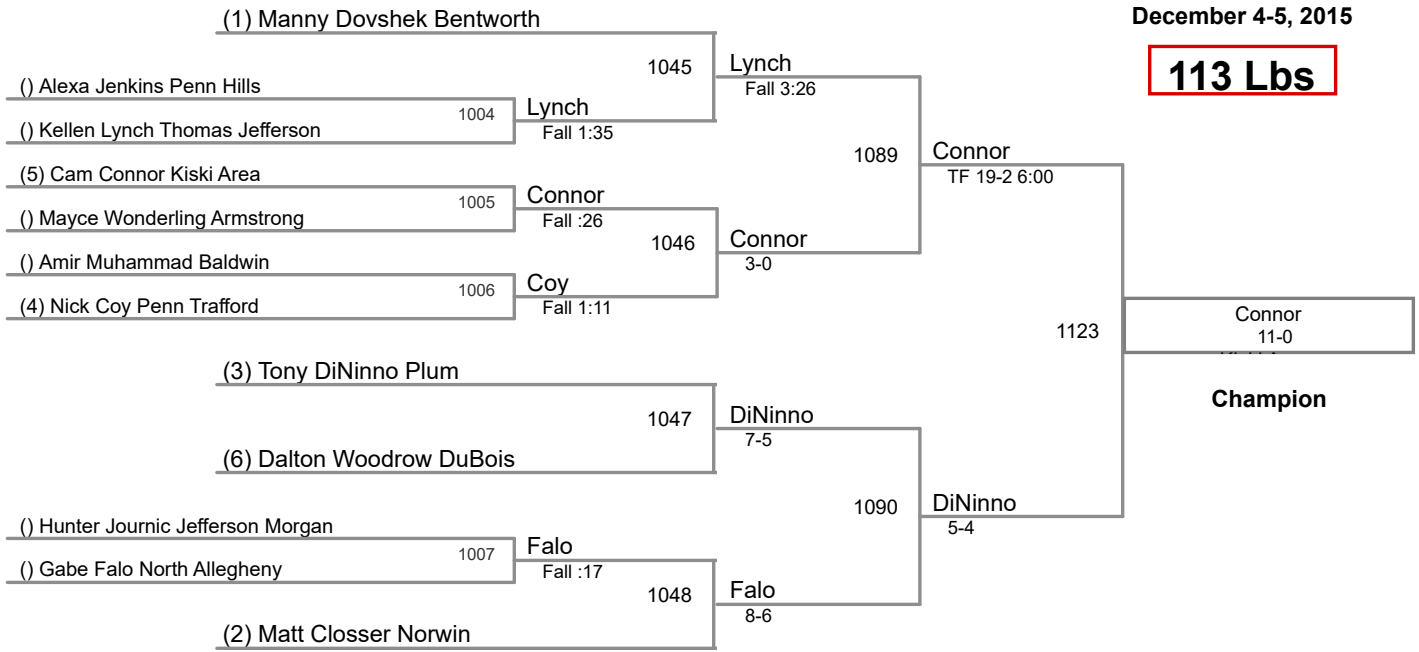

2015 Eastern Area Invitational Final Team Results

1	226	Kiski Area	-	-	
2	208.5	North Allegheny	-	-	-
3	138.5	Norwin	-	-	
4	136.5	Penn Trafford	-	-	
5	130	West Mifflin	-	-	
6	105.5	DuBois	-	-	
7	105	Plum	-	-	
8	96	Bethel Park	-	-	
9	90	Valley	-	-	
10	85	Connellsville	-	-	
11	83.5	Thomas Jefferson	-	-	-
12	72.5	Jefferson Morgan	-	-	-
13	70	Armstrong	-	-	
14	59	McKeesport	-	-	
15	54	Bentworth	-	-	
16	39.5	Baldwin	-	-	
17	36	Penn Hills	-	-	
18	28	Gateway	-	-	
19	11	Yough	-	-	
20	9	Blackhawk	-	-	
21	8	Woodland Hills	-	-	-

2015 Eastern Invitational
December 4-5, 2015

113 Lbs

120 Lbs

(1) Gavin Teasdale Jefferson Morgan

(1) Matt Siszka Kiski Area

2015 Eastern Invitational
December 4-5, 2015

145 Lbs

152 Lbs

2015 Eastern Invitational
December 4-5, 2015

160 Lbs

2015 Eastern Invitational
December 4-5, 2015

170 Lbs

(1) Nino Bonaccorsi Bethel Park

(3) Josh Wayland DuBois

(2) Matt McGillick Penn Trafford

182 Lbs

(1) Tyler Worthing Kiski Area

2015 Eastern Invitational
December 4-5, 2015

220 Lbs

2015 Eastern Invitational
December 4-5, 2015

285 Lbs

(1) Louie Mauro Connellsville