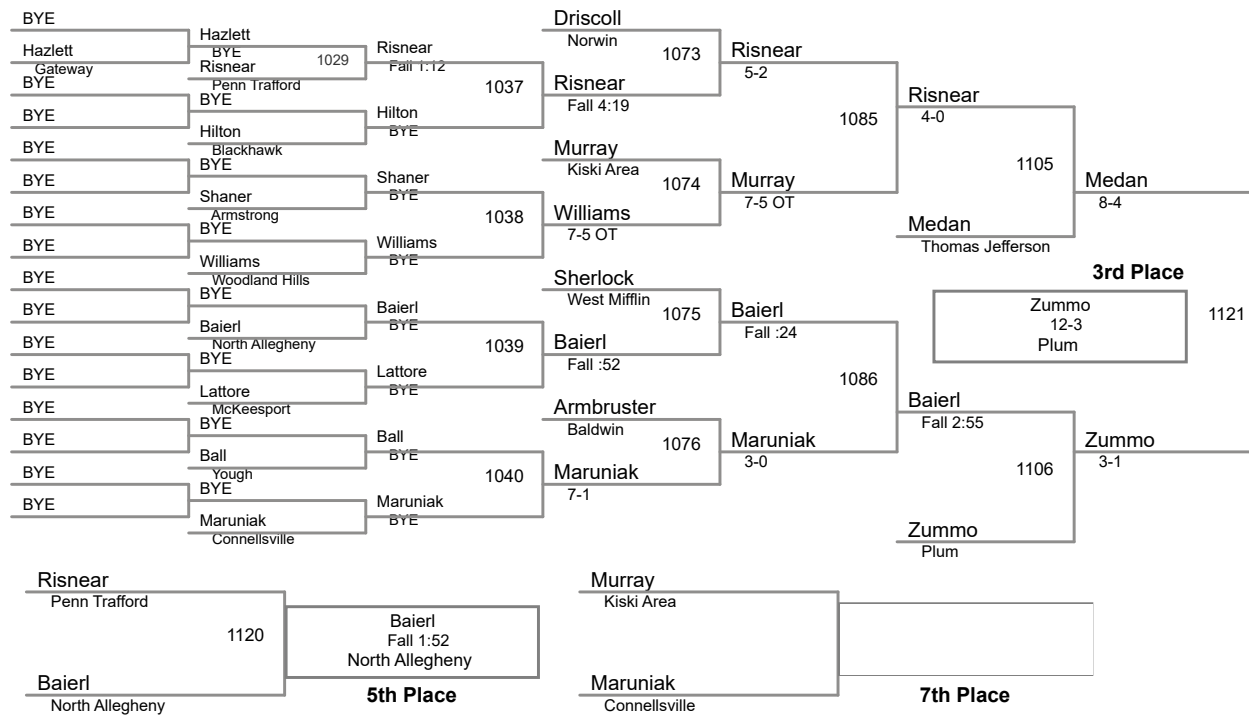

2015 Eastern Invitational
December 4-5, 2015

113 Lbs

120 Lbs

(1) Gavin Teasdale Jefferson Morgan

(1) Matt Siszka Kiski Area

2015 Eastern Invitational
December 4-5, 2015

145 Lbs

152 Lbs

2015 Eastern Invitational
December 4-5, 2015

160 Lbs

2015 Eastern Invitational
December 4-5, 2015

170 Lbs

(1) Nino Bonaccorsi Bethel Park

(3) Josh Wayland DuBois

(2) Matt McGillick Penn Trafford

182 Lbs

(1) Tyler Worthing Kiski Area

2015 Eastern Invitational
December 4-5, 2015

220 Lbs

2015 Eastern Invitational
December 4-5, 2015

285 Lbs

(1) Louie Mauro Connellsville