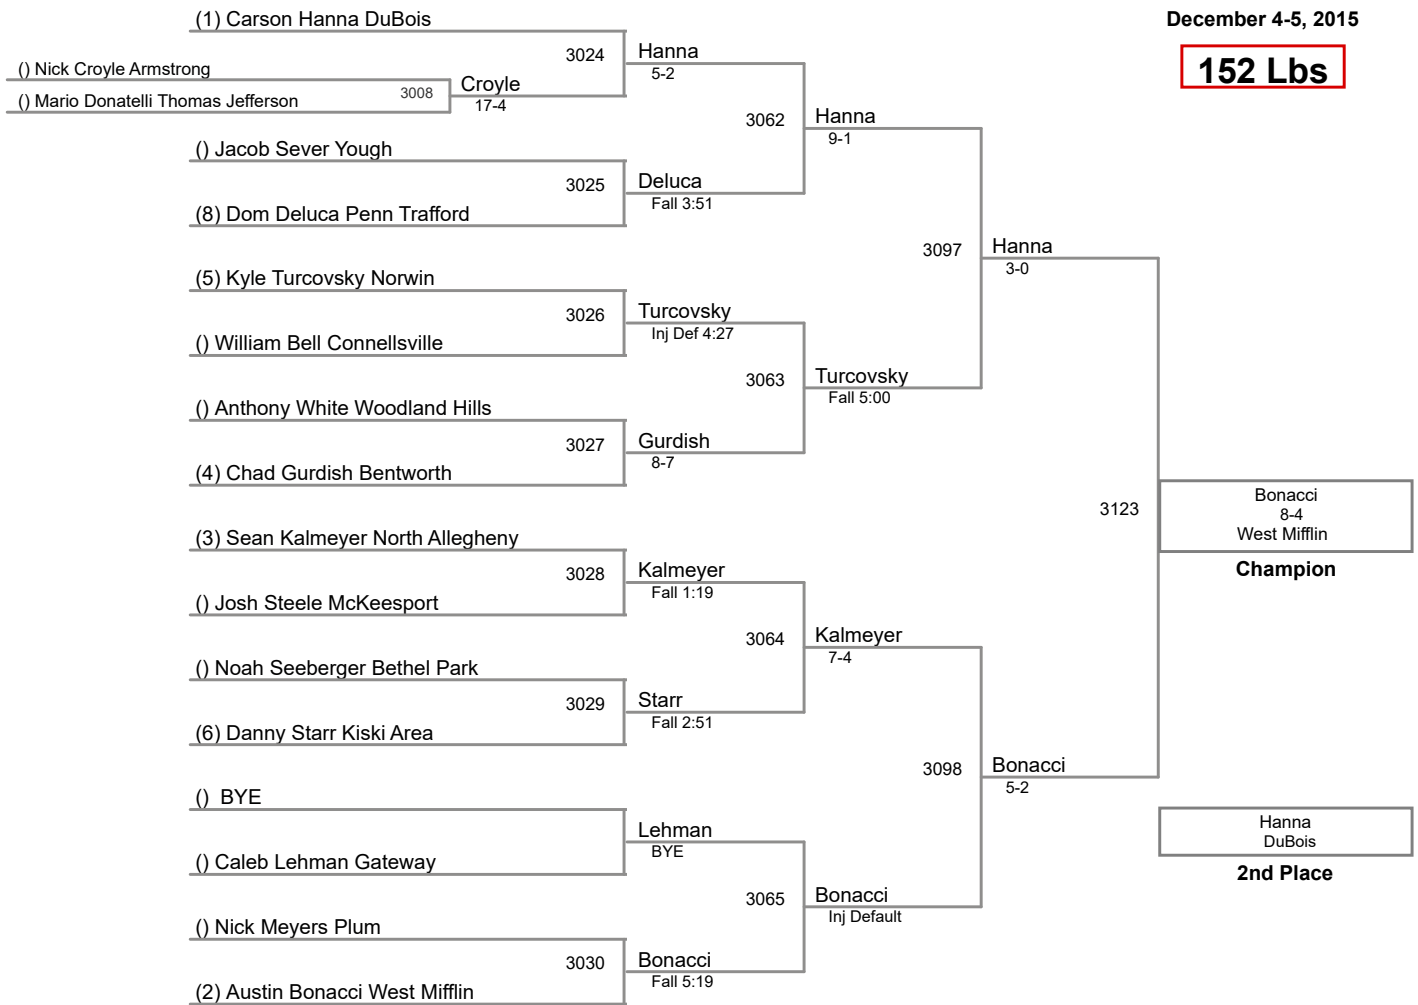

2015 Eastern Invitational
December 4-5, 2015

113 Lbs

120 Lbs

(1) Gavin Teasdale Jefferson Morgan

(1) Matt Siszka Kiski Area

2015 Eastern Invitational
December 4-5, 2015

145 Lbs

152 Lbs

2015 Eastern Invitational
December 4-5, 2015

160 Lbs

2015 Eastern Invitational
December 4-5, 2015

170 Lbs

(1) Nino Bonaccorsi Bethel Park

(3) Josh Wayland DuBois

(2) Matt McGillick Penn Trafford

182 Lbs

(1) Tyler Worthing Kiski Area

2015 Eastern Invitational
December 4-5, 2015

220 Lbs

2015 Eastern Invitational
December 4-5, 2015

285 Lbs

(1) Louie Mauro Connellsville