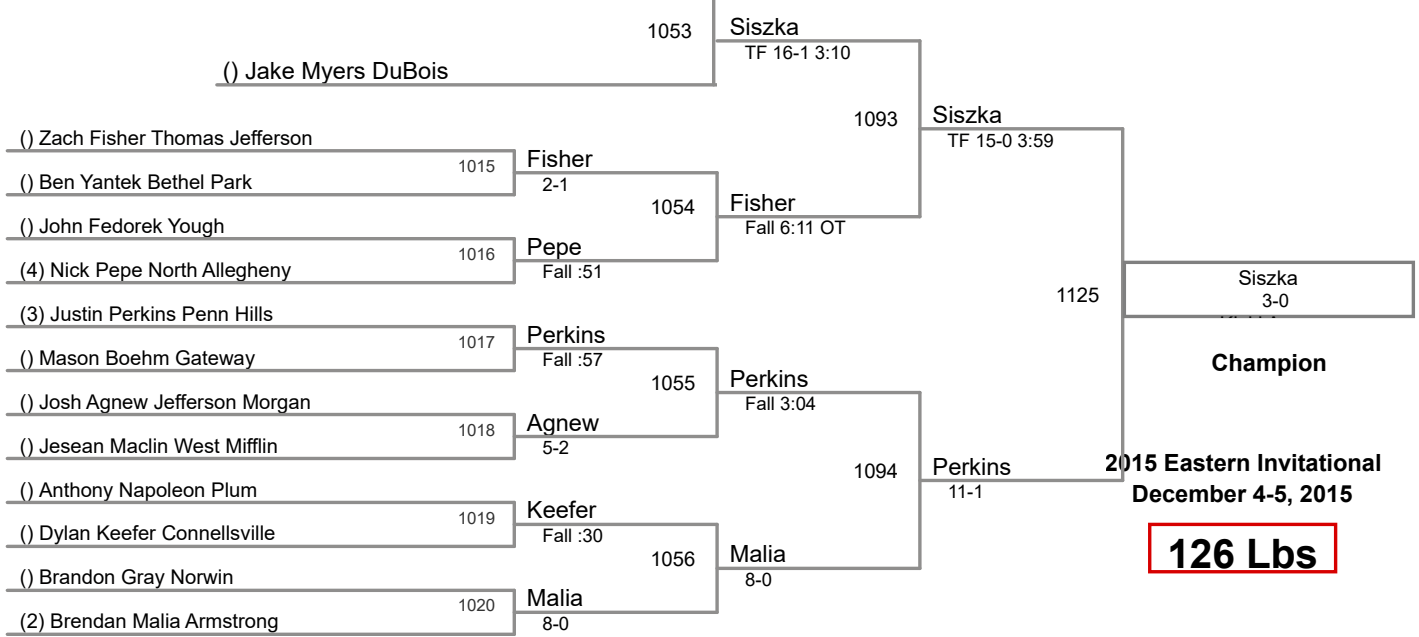

2015 Eastern Invitational
December 4-5, 2015

113 Lbs

120 Lbs

(1) Gavin Teasdale Jefferson Morgan

(1) Matt Siszka Kiski Area

2015 Eastern Invitational
December 4-5, 2015

145 Lbs

152 Lbs

2015 Eastern Invitational
December 4-5, 2015

160 Lbs

2015 Eastern Invitational
December 4-5, 2015

170 Lbs

(1) Nino Bonaccorsi Bethel Park

(3) Josh Wayland DuBois

(2) Matt McGillick Penn Trafford

182 Lbs

(1) Tyler Worthing Kiski Area

2015 Eastern Invitational
December 4-5, 2015

220 Lbs

2015 Eastern Invitational
December 4-5, 2015

285 Lbs

(1) Louie Mauro Connellsville