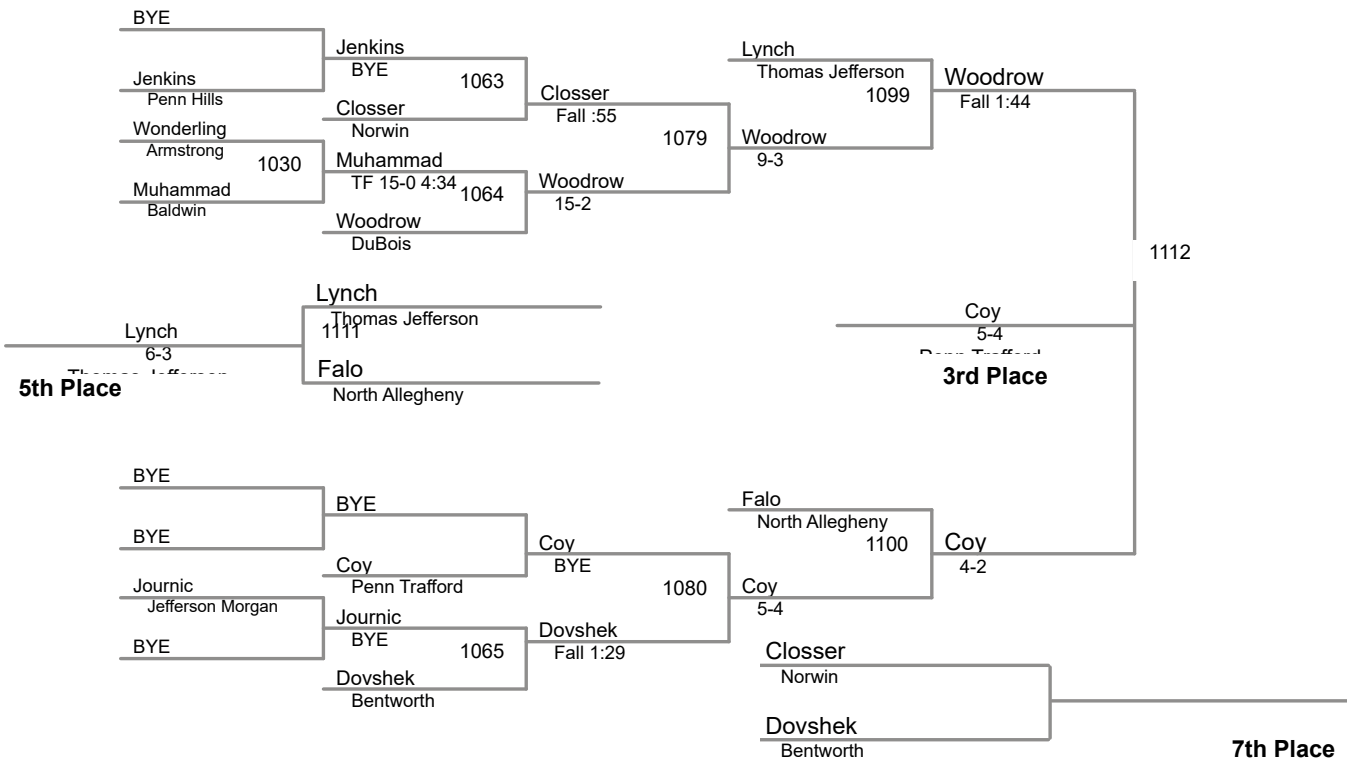

2015 Eastern Area Invitational Final Team Results

1	226	Kiski Area	-	-	
2	208.5	North Allegheny	-	-	-
3	138.5	Norwin	-	-	
4	136.5	Penn Trafford	-	-	
5	130	West Mifflin	-	-	
6	105.5	DuBois	-	-	
7	105	Plum	-	-	
8	96	Bethel Park	-	-	
9	90	Valley	-	-	
10	85	Connellsville	-	-	
11	83.5	Thomas Jefferson	-	-	-
12	72.5	Jefferson Morgan	-	-	-
13	70	Armstrong	-	-	
14	59	McKeesport	-	-	
15	54	Bentworth	-	-	
16	39.5	Baldwin	-	-	
17	36	Penn Hills	-	-	
18	28	Gateway	-	-	
19	11	Yough	-	-	
20	9	Blackhawk	-	-	
21	8	Woodland Hills	-	-	-

2015 Eastern Invitational
December 4-5, 2015

113 Lbs

120 Lbs

(1) Gavin Teasdale Jefferson Morgan

(1) Matt Siszka Kiski Area

2015 Eastern Invitational
December 4-5, 2015

145 Lbs

152 Lbs

2015 Eastern Invitational
December 4-5, 2015

160 Lbs

2015 Eastern Invitational
December 4-5, 2015

170 Lbs

(1) Nino Bonaccorsi Bethel Park

(3) Josh Wayland DuBois

(2) Matt McGillick Penn Trafford

182 Lbs

(1) Tyler Worthing Kiski Area

2015 Eastern Invitational
December 4-5, 2015

220 Lbs

2015 Eastern Invitational
December 4-5, 2015

285 Lbs

(1) Louie Mauro Connellsville