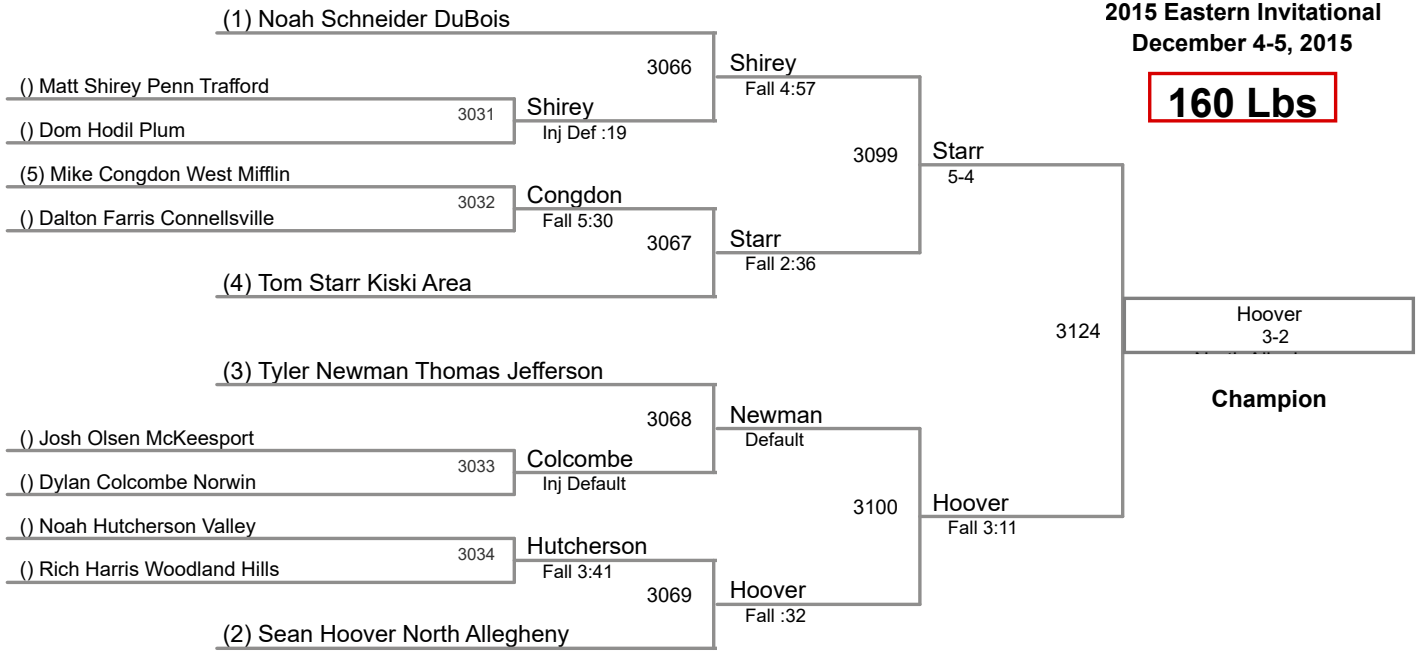

2015 Eastern Area Invitational Final Team Results

1	226	Kiski Area	-	-	
2	208.5	North Allegheny	-	-	-
3	138.5	Norwin	-	-	
4	136.5	Penn Trafford	-	-	
5	130	West Mifflin	-	-	
6	105.5	DuBois	-	-	
7	105	Plum	-	-	
8	96	Bethel Park	-	-	
9	90	Valley	-	-	
10	85	Connellsville	-	-	
11	83.5	Thomas Jefferson	-	-	-
12	72.5	Jefferson Morgan	-	-	-
13	70	Armstrong	-	-	
14	59	McKeesport	-	-	
15	54	Bentworth	-	-	
16	39.5	Baldwin	-	-	
17	36	Penn Hills	-	-	
18	28	Gateway	-	-	
19	11	Yough	-	-	
20	9	Blackhawk	-	-	
21	8	Woodland Hills	-	-	-

2015 Eastern Invitational
December 4-5, 2015

113 Lbs

120 Lbs

(1) Gavin Teasdale Jefferson Morgan

(1) Matt Siszka Kiski Area

2015 Eastern Invitational
December 4-5, 2015

145 Lbs

152 Lbs

2015 Eastern Invitational
December 4-5, 2015

160 Lbs

2015 Eastern Invitational
December 4-5, 2015

170 Lbs

(1) Nino Bonaccorsi Bethel Park

(3) Josh Wayland DuBois

(2) Matt McGillick Penn Trafford

182 Lbs

(1) Tyler Worthing Kiski Area

2015 Eastern Invitational
December 4-5, 2015

220 Lbs

2015 Eastern Invitational
December 4-5, 2015

285 Lbs

(1) Louie Mauro Connellsville