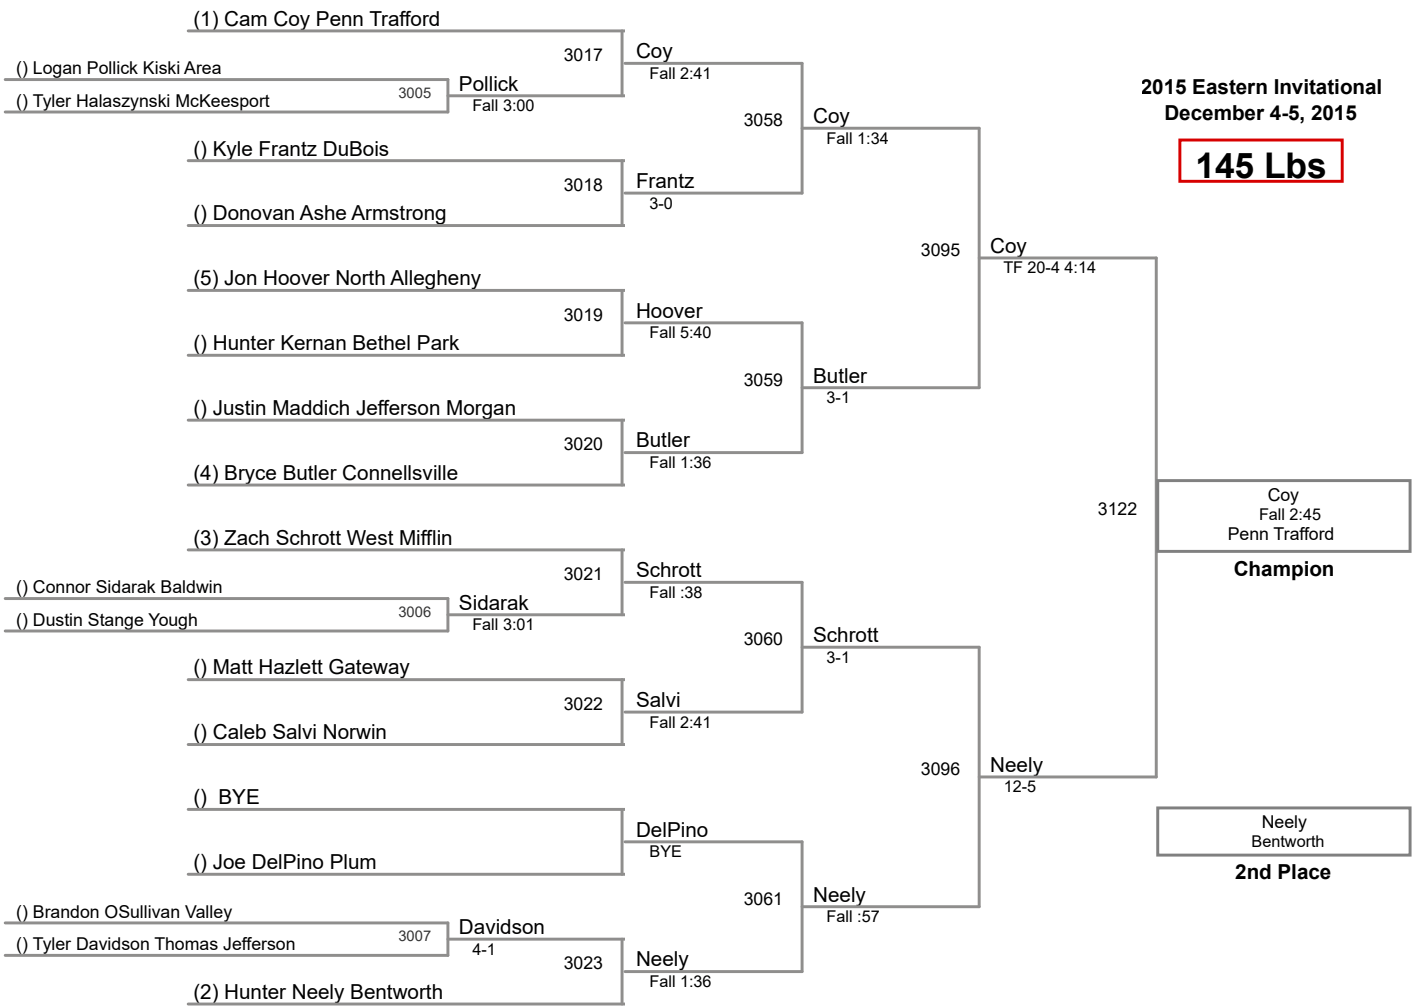

2015 Eastern Invitational
December 4-5, 2015

113 Lbs

120 Lbs

(1) Gavin Teasdale Jefferson Morgan

(1) Matt Siszka Kiski Area

2015 Eastern Invitational
December 4-5, 2015

145 Lbs

152 Lbs

2015 Eastern Invitational
December 4-5, 2015

160 Lbs

2015 Eastern Invitational
December 4-5, 2015

170 Lbs

(1) Nino Bonaccorsi Bethel Park

(3) Josh Wayland DuBois

(2) Matt McGillick Penn Trafford

182 Lbs

(1) Tyler Worthing Kiski Area

2015 Eastern Invitational
December 4-5, 2015

220 Lbs

2015 Eastern Invitational
December 4-5, 2015

285 Lbs

(1) Louie Mauro Connellsville