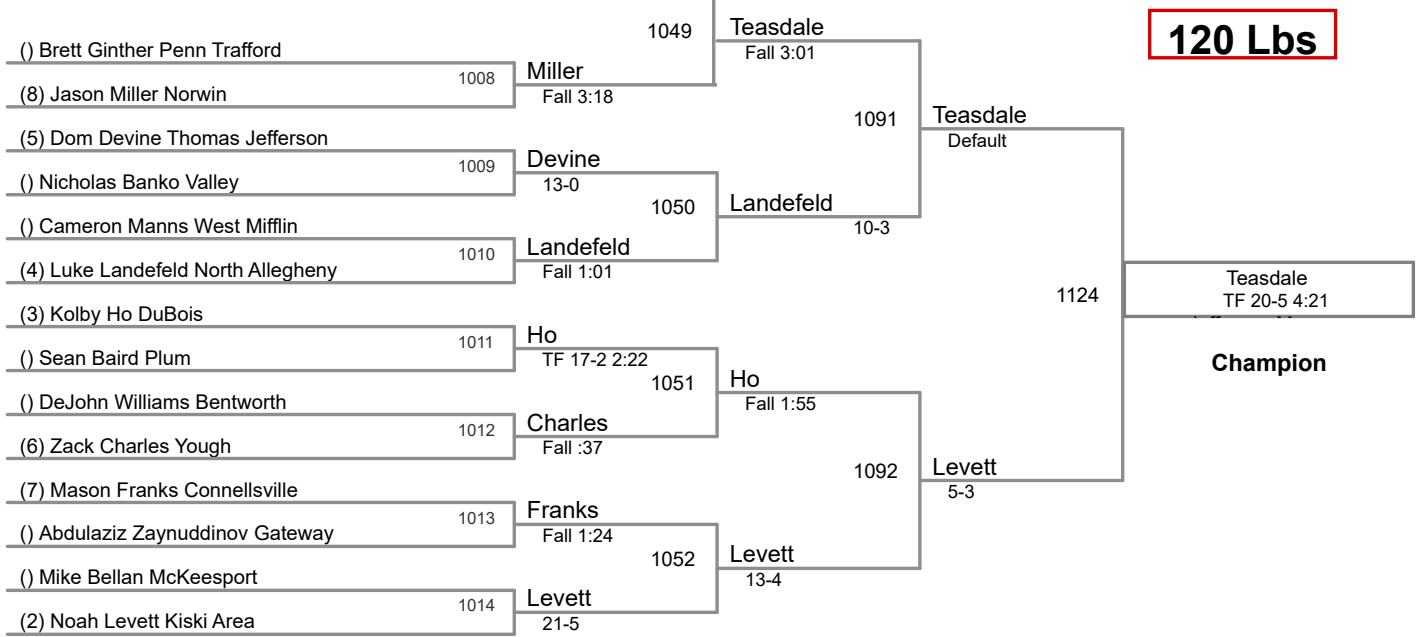

2015 Eastern Area Invitational Final Team Results

1	226	Kiski Area	-	-	
2	208.5	North Allegheny	-	-	-
3	138.5	Norwin	-	-	
4	136.5	Penn Trafford	-	-	
5	130	West Mifflin	-	-	
6	105.5	DuBois	-	-	
7	105	Plum	-	-	
8	96	Bethel Park	-	-	
9	90	Valley	-	-	
10	85	Connellsville	-	-	
11	83.5	Thomas Jefferson	-	-	-
12	72.5	Jefferson Morgan	-	-	-
13	70	Armstrong	-	-	
14	59	McKeesport	-	-	
15	54	Bentworth	-	-	
16	39.5	Baldwin	-	-	
17	36	Penn Hills	-	-	
18	28	Gateway	-	-	
19	11	Yough	-	-	
20	9	Blackhawk	-	-	
21	8	Woodland Hills	-	-	-

2015 Eastern Invitational
December 4-5, 2015

113 Lbs

120 Lbs

(1) Gavin Teasdale Jefferson Morgan

(1) Matt Siszka Kiski Area

2015 Eastern Invitational
December 4-5, 2015

145 Lbs

152 Lbs

2015 Eastern Invitational
December 4-5, 2015

160 Lbs

2015 Eastern Invitational
December 4-5, 2015

170 Lbs

(1) Nino Bonaccorsi Bethel Park

(3) Josh Wayland DuBois

(2) Matt McGillick Penn Trafford

182 Lbs

(1) Tyler Worthing Kiski Area

2015 Eastern Invitational
December 4-5, 2015

220 Lbs

2015 Eastern Invitational
December 4-5, 2015

285 Lbs

(1) Louie Mauro Connellsville