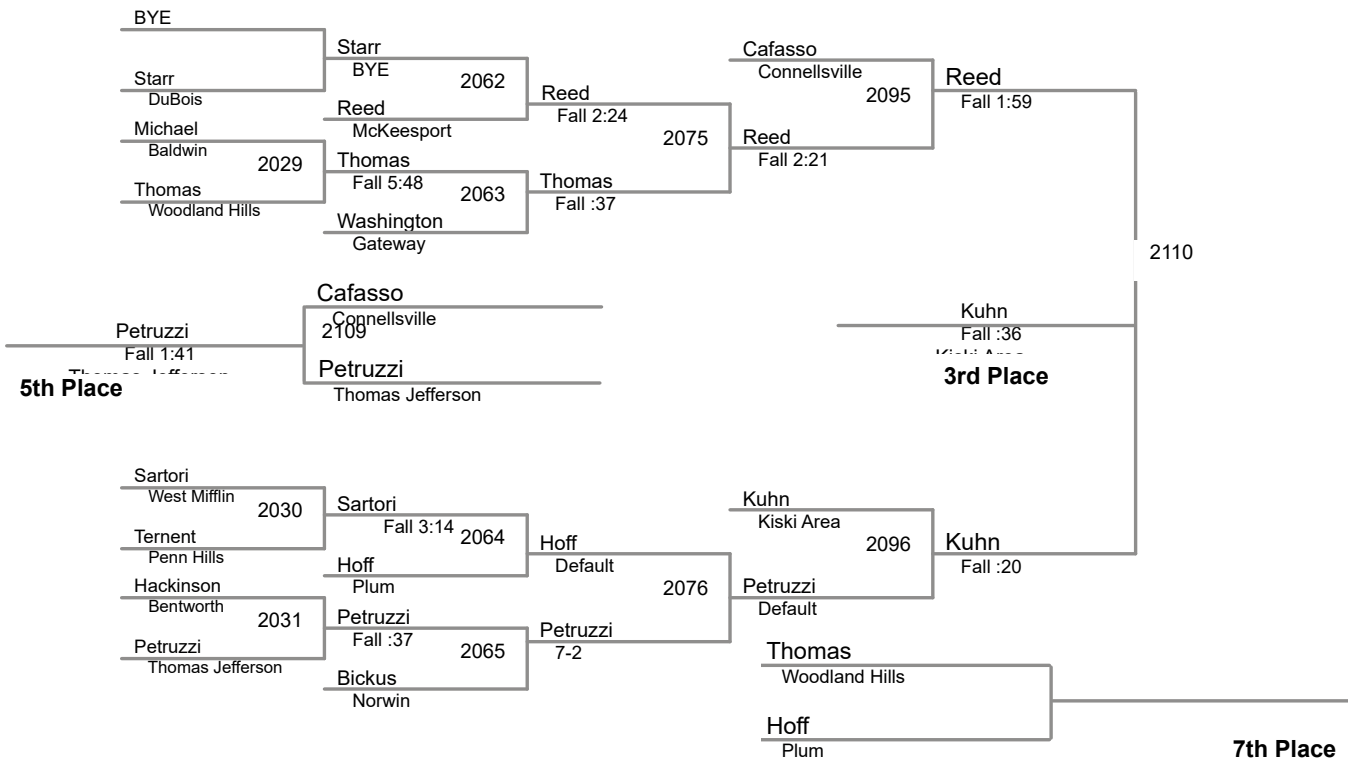

2015 Eastern Invitational
December 4-5, 2015

160 Lbs

2015 Eastern Invitational
December 4-5, 2015

170 Lbs

(1) Nino Bonaccorsi Bethel Park

(3) Josh Wayland DuBois

(2) Matt McGillick Penn Trafford

182 Lbs

(1) Tyler Worthing Kiski Area

2015 Eastern Invitational
December 4-5, 2015

220 Lbs

2015 Eastern Invitational
December 4-5, 2015

285 Lbs

(1) Louie Mauro Connellsville