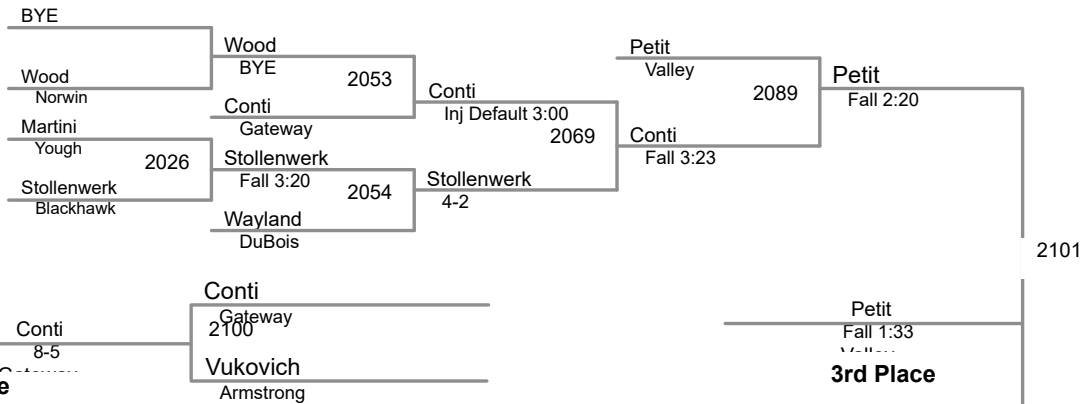

2015 Eastern Invitational
December 4-5, 2015

160 Lbs

2015 Eastern Invitational
December 4-5, 2015

170 Lbs

(1) Nino Bonaccorsi Bethel Park

(3) Josh Wayland DuBois

(2) Matt McGillick Penn Trafford

182 Lbs

(1) Tyler Worthing Kiski Area

2015 Eastern Invitational
December 4-5, 2015

220 Lbs

2015 Eastern Invitational
December 4-5, 2015

285 Lbs

(1) Louie Mauro Connellsville