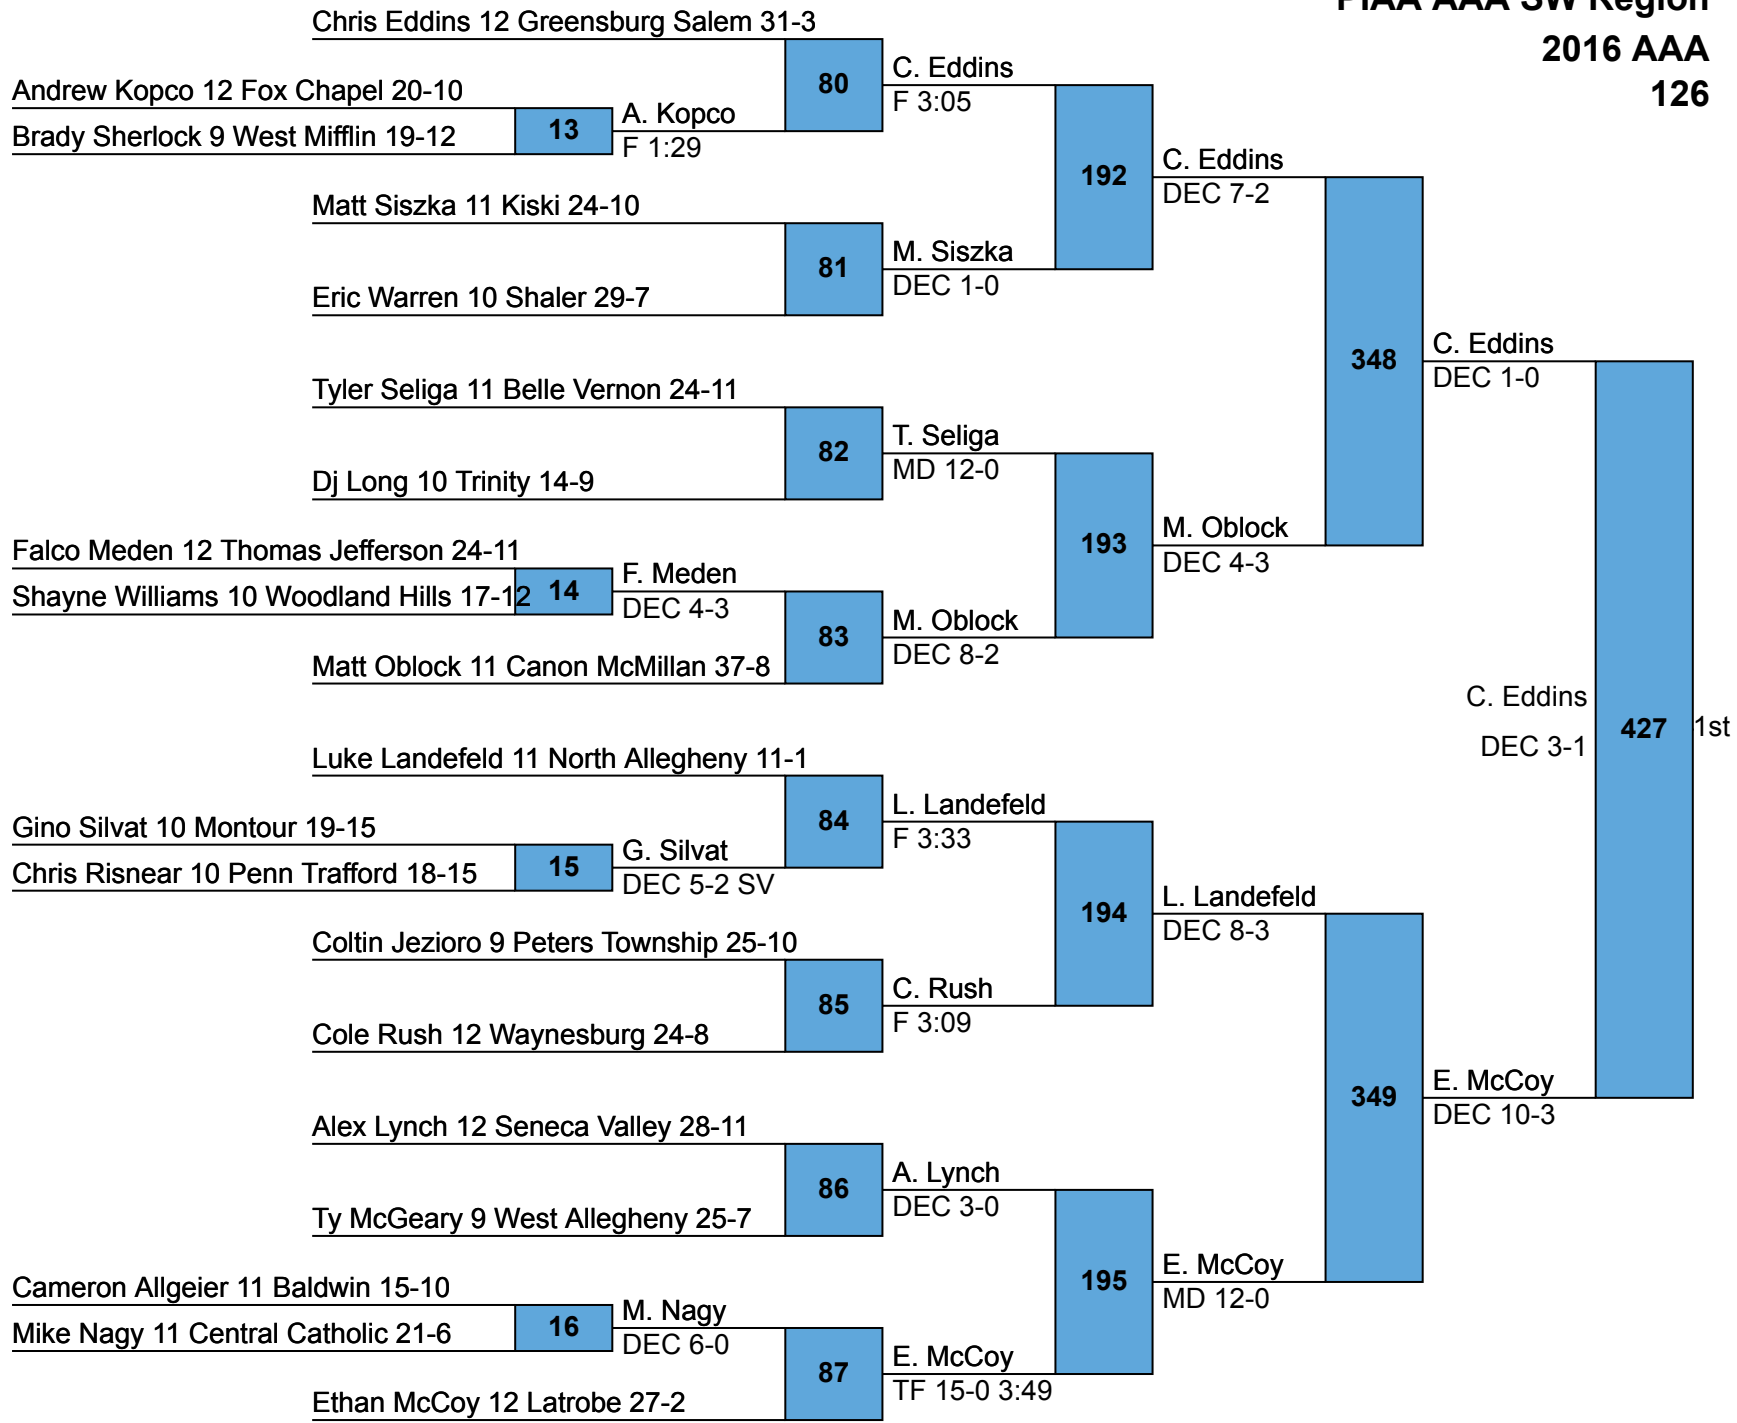

PIAA AAA SW Region

2016 AAA

126