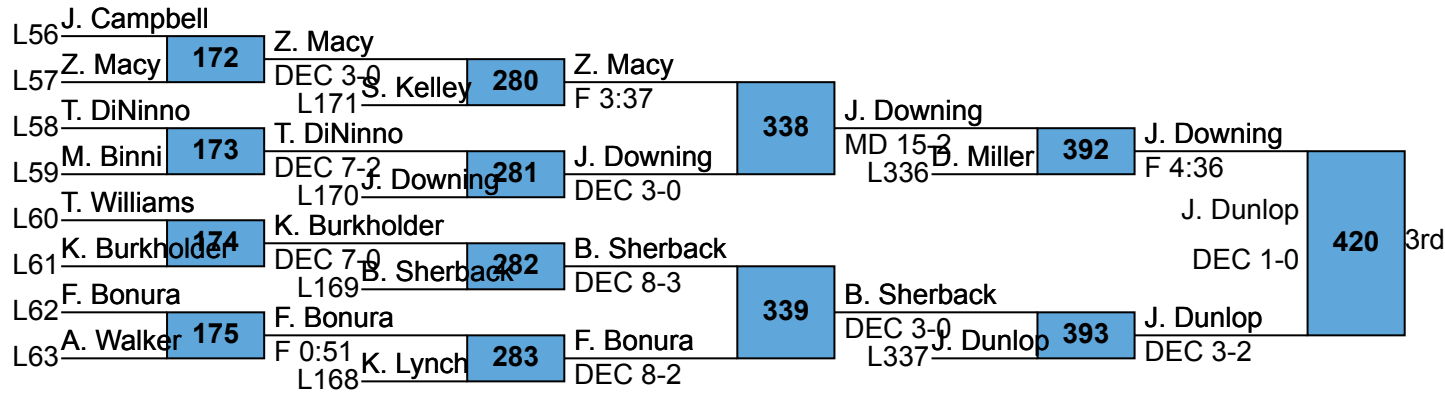

Rank	Team	Points	1	2	3	4
1	Belle Vernon	135.5	2	3	1	
2	North Allegheny	102.0	1		2	3
3	Waynesburg	89.5		1	2	3
4	Kiski	82.5		1	2	
5	Latrobe	80.5	1	1	1	
6	Penn Trafford	80.0	1	1		2
7	Norwin	63.5	2			
8	Canon McMillan	62.5		1		
9	Franklin Regional	53.5	1		1	
10	Greensburg Salem	47.0	1			1
10	Pine Richland	47.0		2		
12	Shaler	46.0		1		
13	Hempfield	42.0		1	1	
14	North Hills	41.0	1			
14	Fox Chapel	41.0				2
16	Peters Township	37.5		1		
17	Albert Gallatin	37.0	1			
18	Seneca Valley	34.0	1			
19	Montour	31.0			1	
20	Bethel Park	30.5	1			
21	Armstrong	30.0	1			
22	Connellsville	27.0				1
23	Moon	26.0			1	
24	Upper St. Clair	25.0		1		
25	West Mifflin	24.0			1	
26	Ringgold	18.5			1	
26	Butler	18.5				
28	Central Catholic	16.0				
29	Thomas Jefferson	15.0				
29	Plum	15.0				1
29	Ambridge	15.0				1
32	Chartiers Valley	12.0				
33	Penn Hills	8.5				
34	Trinity	8.0				
34	McKeesport	8.0				
36	Hopewell	7.0				
36	Mars	7.0				
38	West Allegheny	5.0				
38	Laurel Highlands	5.0				
40	Mt. Lebanon	4.0				
40	Blackhawk	4.0				
40	Knoch	4.0				
43	Woodland Hills	3.0				
44	Hampton	2.0				
45	Baldwin	0.0				
45	Gateway	0.0				

PIAA AAA SW Region

2016 AAA

106