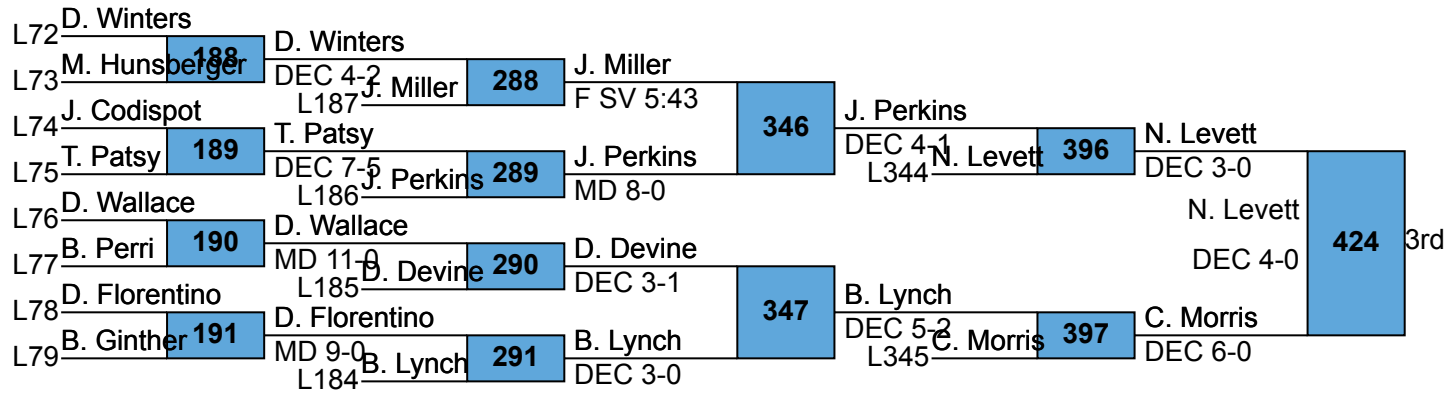

Rank	Team	Points	1	2	3	4
1	Belle Vernon	135.5	2	3	1	
2	North Allegheny	102.0	1		2	3
3	Waynesburg	89.5		1	2	3
4	Kiski	82.5		1	2	
5	Latrobe	80.5	1	1	1	
6	Penn Trafford	80.0	1	1		2
7	Norwin	63.5	2			
8	Canon McMillan	62.5		1		
9	Franklin Regional	53.5	1		1	
10	Greensburg Salem	47.0	1			1
10	Pine Richland	47.0		2		
12	Shaler	46.0		1		
13	Hempfield	42.0		1	1	
14	North Hills	41.0	1			
14	Fox Chapel	41.0				2
16	Peters Township	37.5		1		
17	Albert Gallatin	37.0	1			
18	Seneca Valley	34.0	1			
19	Montour	31.0			1	
20	Bethel Park	30.5	1			
21	Armstrong	30.0	1			
22	Connellsville	27.0				1
23	Moon	26.0			1	
24	Upper St. Clair	25.0		1		
25	West Mifflin	24.0			1	
26	Ringgold	18.5			1	
26	Butler	18.5				
28	Central Catholic	16.0				
29	Thomas Jefferson	15.0				
29	Plum	15.0				1
29	Ambridge	15.0				1
32	Chartiers Valley	12.0				
33	Penn Hills	8.5				
34	Trinity	8.0				
34	McKeesport	8.0				
36	Hopewell	7.0				
36	Mars	7.0				
38	West Allegheny	5.0				
38	Laurel Highlands	5.0				
40	Mt. Lebanon	4.0				
40	Blackhawk	4.0				
40	Knoch	4.0				
43	Woodland Hills	3.0				
44	Hampton	2.0				
45	Baldwin	0.0				
45	Gateway	0.0				

PIAA AAA SW Region

2016 AAA

106

PIAA AAA SW Region

2016 AAA

113

PIAA AAA SW Region

2016 AAA

120

PIAA AAA SW Region

2016 AAA

126

PIAA AAA SW Region

2016 AAA

132

PIAA AAA SW Region