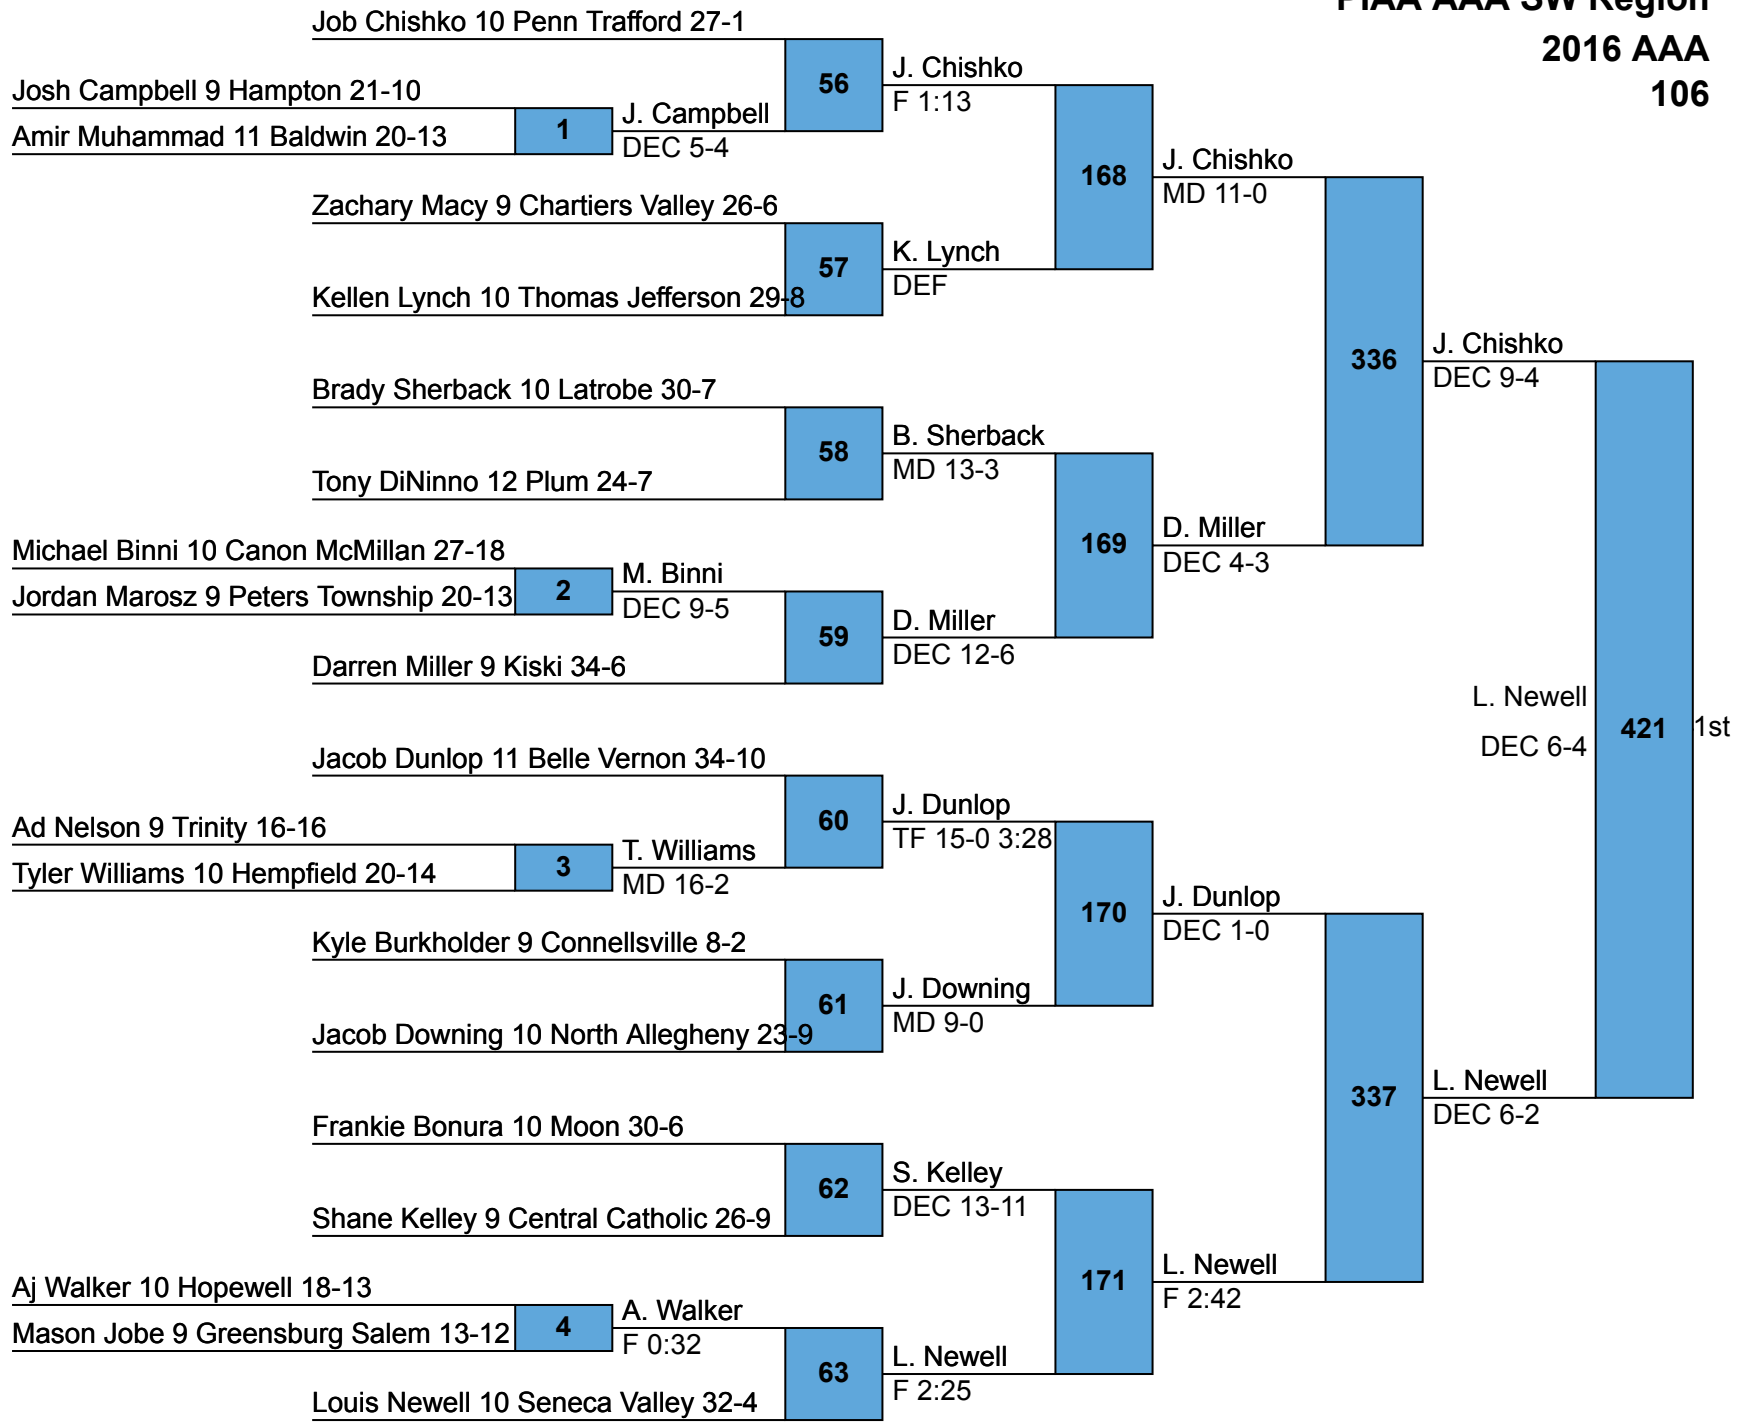

Rank	Team	Points	1	2	3	4
1	Belle Vernon	135.5	2	3	1	
2	North Allegheny	102.0	1		2	3
3	Waynesburg	89.5		1	2	3
4	Kiski	82.5		1	2	
5	Latrobe	80.5	1	1	1	
6	Penn Trafford	80.0	1	1		2
7	Norwin	63.5	2			
8	Canon McMillan	62.5		1		
9	Franklin Regional	53.5	1		1	
10	Greensburg Salem	47.0	1			1
10	Pine Richland	47.0		2		
12	Shaler	46.0		1		
13	Hempfield	42.0		1	1	
14	North Hills	41.0	1			
14	Fox Chapel	41.0				2
16	Peters Township	37.5		1		
17	Albert Gallatin	37.0	1			
18	Seneca Valley	34.0	1			
19	Montour	31.0			1	
20	Bethel Park	30.5	1			
21	Armstrong	30.0	1			
22	Connellsville	27.0				1
23	Moon	26.0			1	
24	Upper St. Clair	25.0		1		
25	West Mifflin	24.0			1	
26	Ringgold	18.5			1	
26	Butler	18.5				
28	Central Catholic	16.0				
29	Thomas Jefferson	15.0				
29	Plum	15.0				1
29	Ambridge	15.0				1
32	Chartiers Valley	12.0				
33	Penn Hills	8.5				
34	Trinity	8.0				
34	McKeesport	8.0				
36	Hopewell	7.0				
36	Mars	7.0				
38	West Allegheny	5.0				
38	Laurel Highlands	5.0				
40	Mt. Lebanon	4.0				
40	Blackhawk	4.0				
40	Knoch	4.0				
43	Woodland Hills	3.0				
44	Hampton	2.0				
45	Baldwin	0.0				
45	Gateway	0.0				

PIAA AAA SW Region

2016 AAA

106