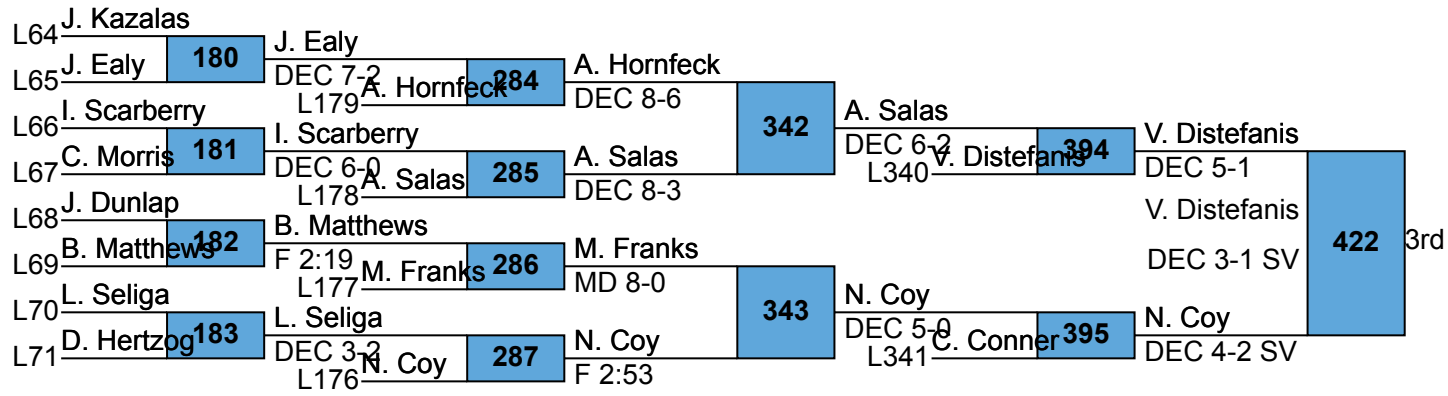

Rank	Team	Points	1	2	3	4
1	Belle Vernon	135.5	2	3	1	
2	North Allegheny	102.0	1		2	3
3	Waynesburg	89.5		1	2	3
4	Kiski	82.5		1	2	
5	Latrobe	80.5	1	1	1	
6	Penn Trafford	80.0	1	1		2
7	Norwin	63.5	2			
8	Canon McMillan	62.5		1		
9	Franklin Regional	53.5	1		1	
10	Greensburg Salem	47.0	1			1
10	Pine Richland	47.0		2		
12	Shaler	46.0		1		
13	Hempfield	42.0		1	1	
14	North Hills	41.0	1			
14	Fox Chapel	41.0				2
16	Peters Township	37.5		1		
17	Albert Gallatin	37.0	1			
18	Seneca Valley	34.0	1			
19	Montour	31.0			1	
20	Bethel Park	30.5	1			
21	Armstrong	30.0	1			
22	Connellsville	27.0				1
23	Moon	26.0			1	
24	Upper St. Clair	25.0		1		
25	West Mifflin	24.0			1	
26	Ringgold	18.5			1	
26	Butler	18.5				
28	Central Catholic	16.0				
29	Thomas Jefferson	15.0				
29	Plum	15.0				1
29	Ambridge	15.0				1
32	Chartiers Valley	12.0				
33	Penn Hills	8.5				
34	Trinity	8.0				
34	McKeesport	8.0				
36	Hopewell	7.0				
36	Mars	7.0				
38	West Allegheny	5.0				
38	Laurel Highlands	5.0				
40	Mt. Lebanon	4.0				
40	Blackhawk	4.0				
40	Knoch	4.0				
43	Woodland Hills	3.0				
44	Hampton	2.0				
45	Baldwin	0.0				
45	Gateway	0.0				

PIAA AAA SW Region

2016 AAA

106

PIAA AAA SW Region

2016 AAA

113

PIAA AAA SW Region

2016 AAA

120

PIAA AAA SW Region

2016 AAA

126

PIAA AAA SW Region

2016 AAA

132

PIAA AAA SW Region