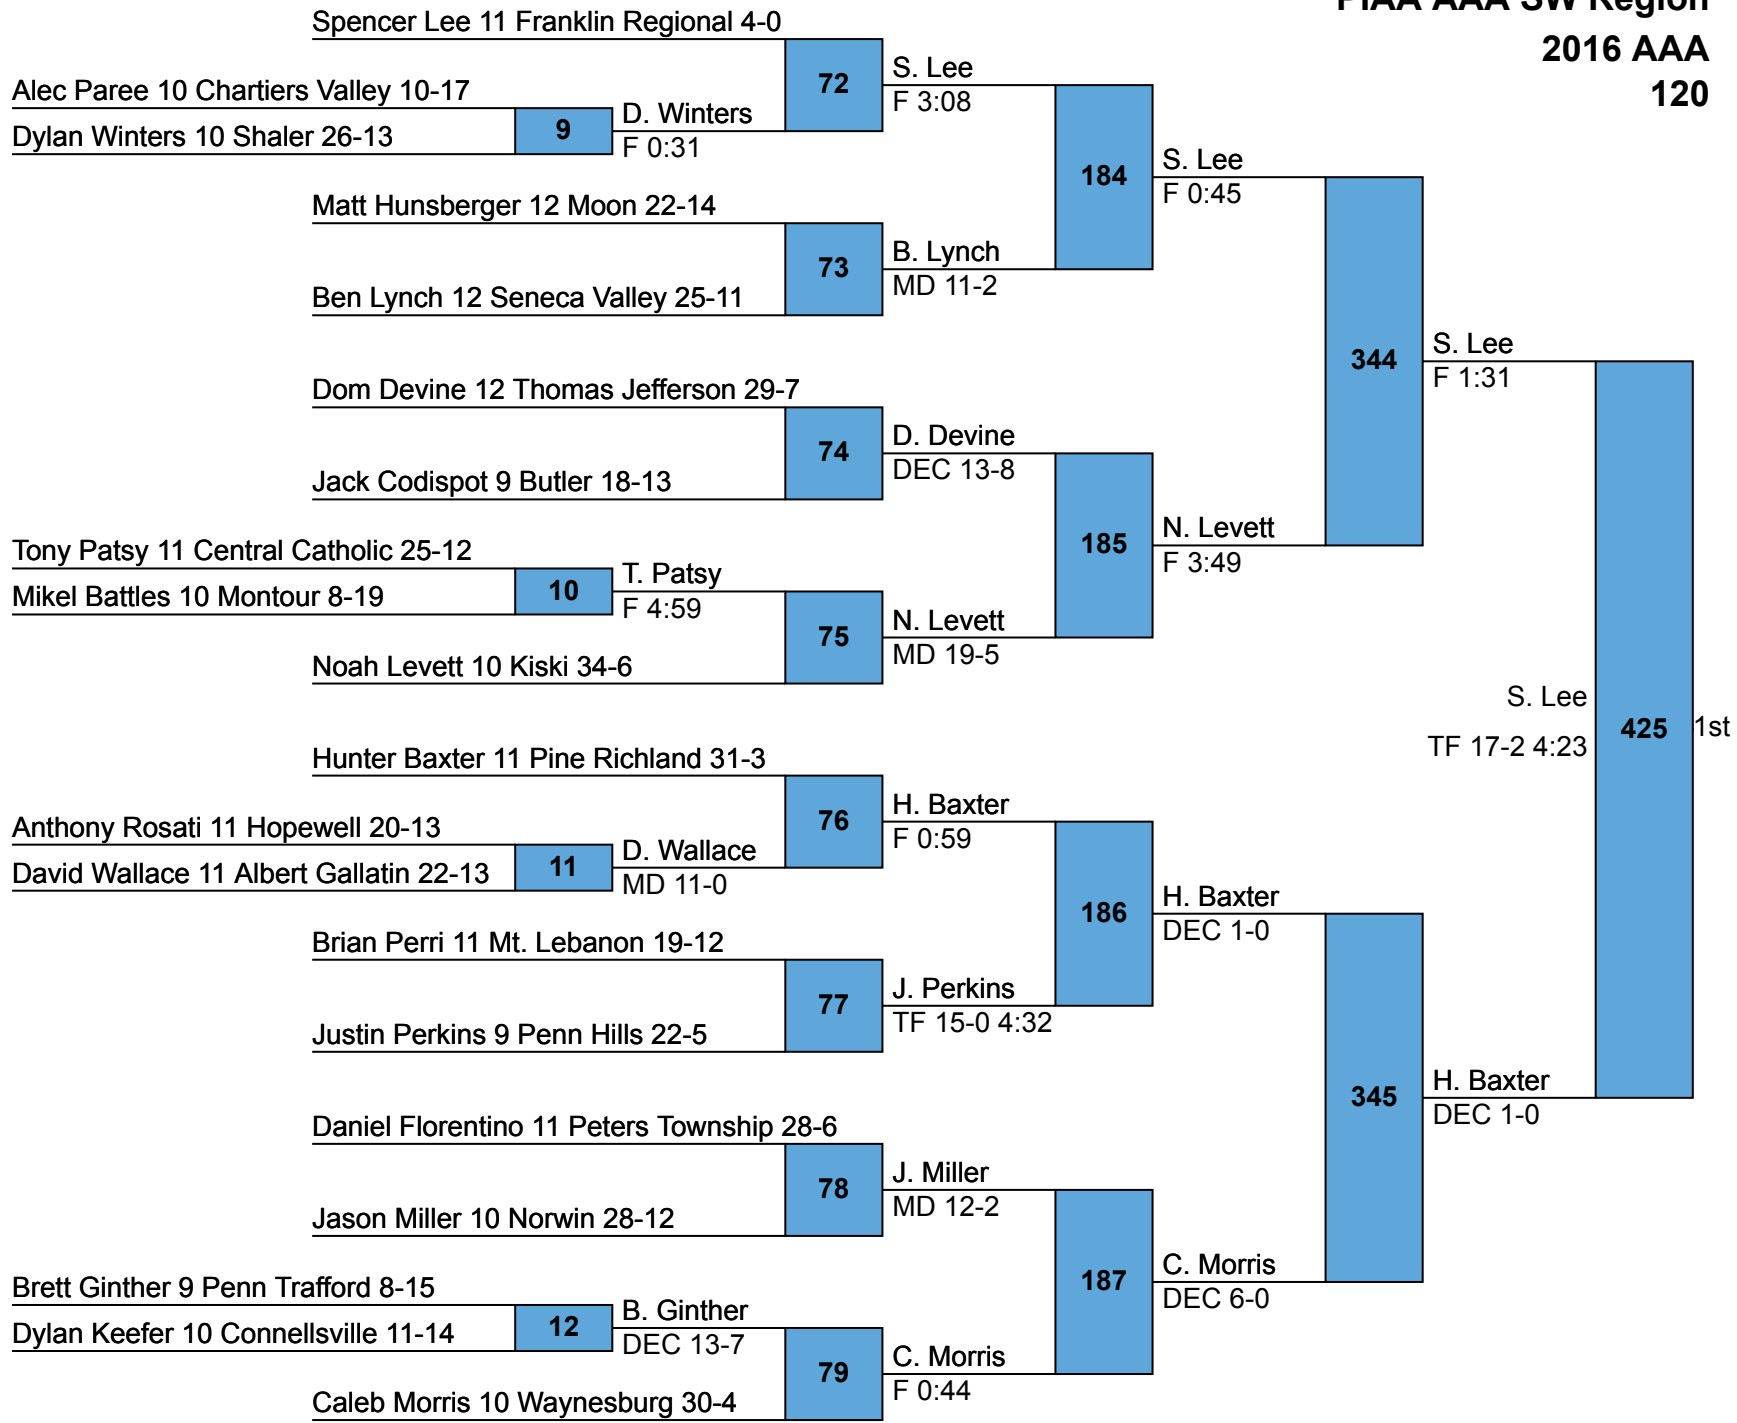

PIAA AAA SW Region

2016 AAA

120