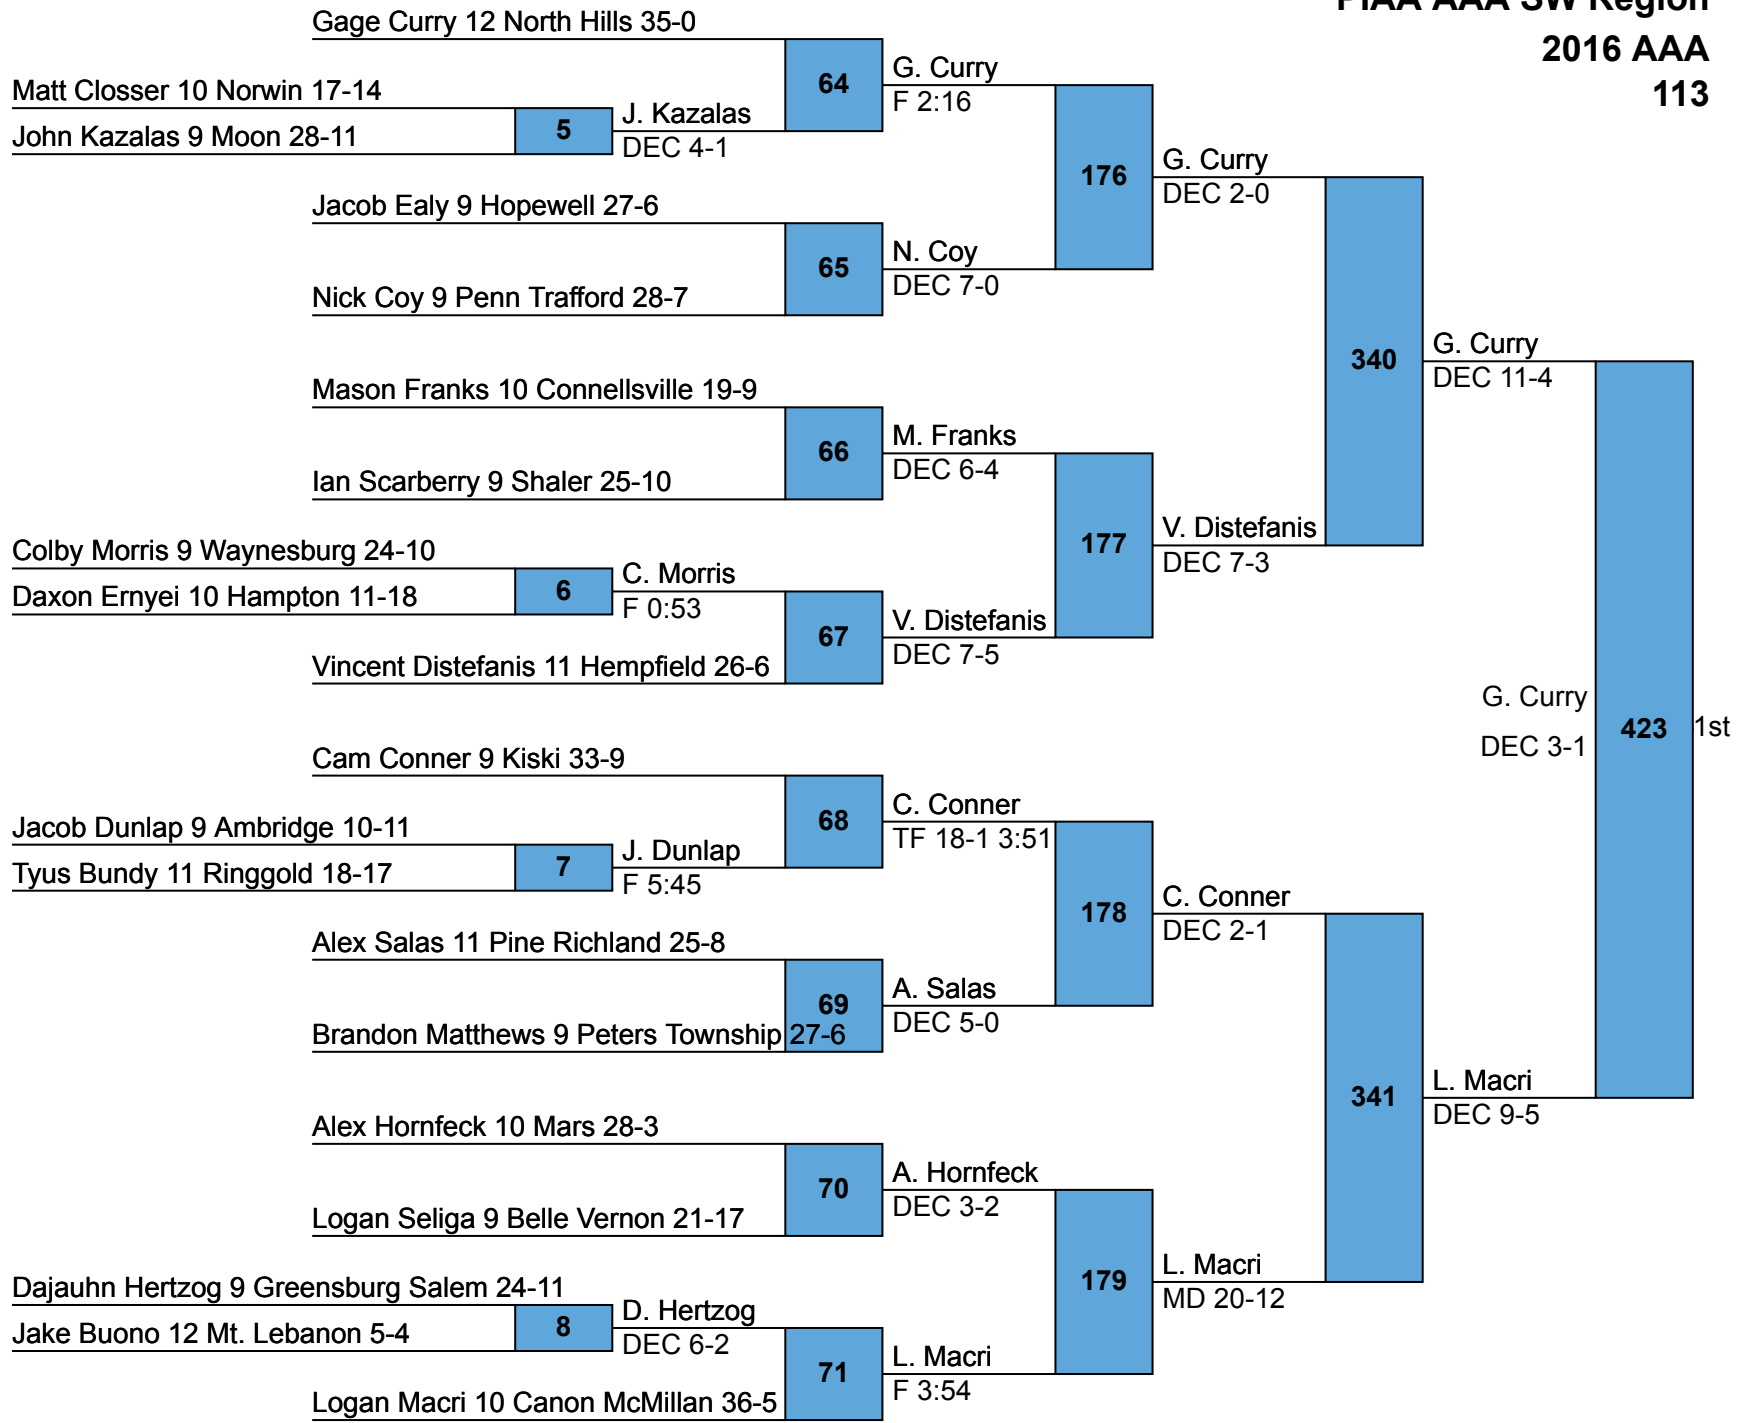

PIAA AAA SW Region

2016 AAA

113