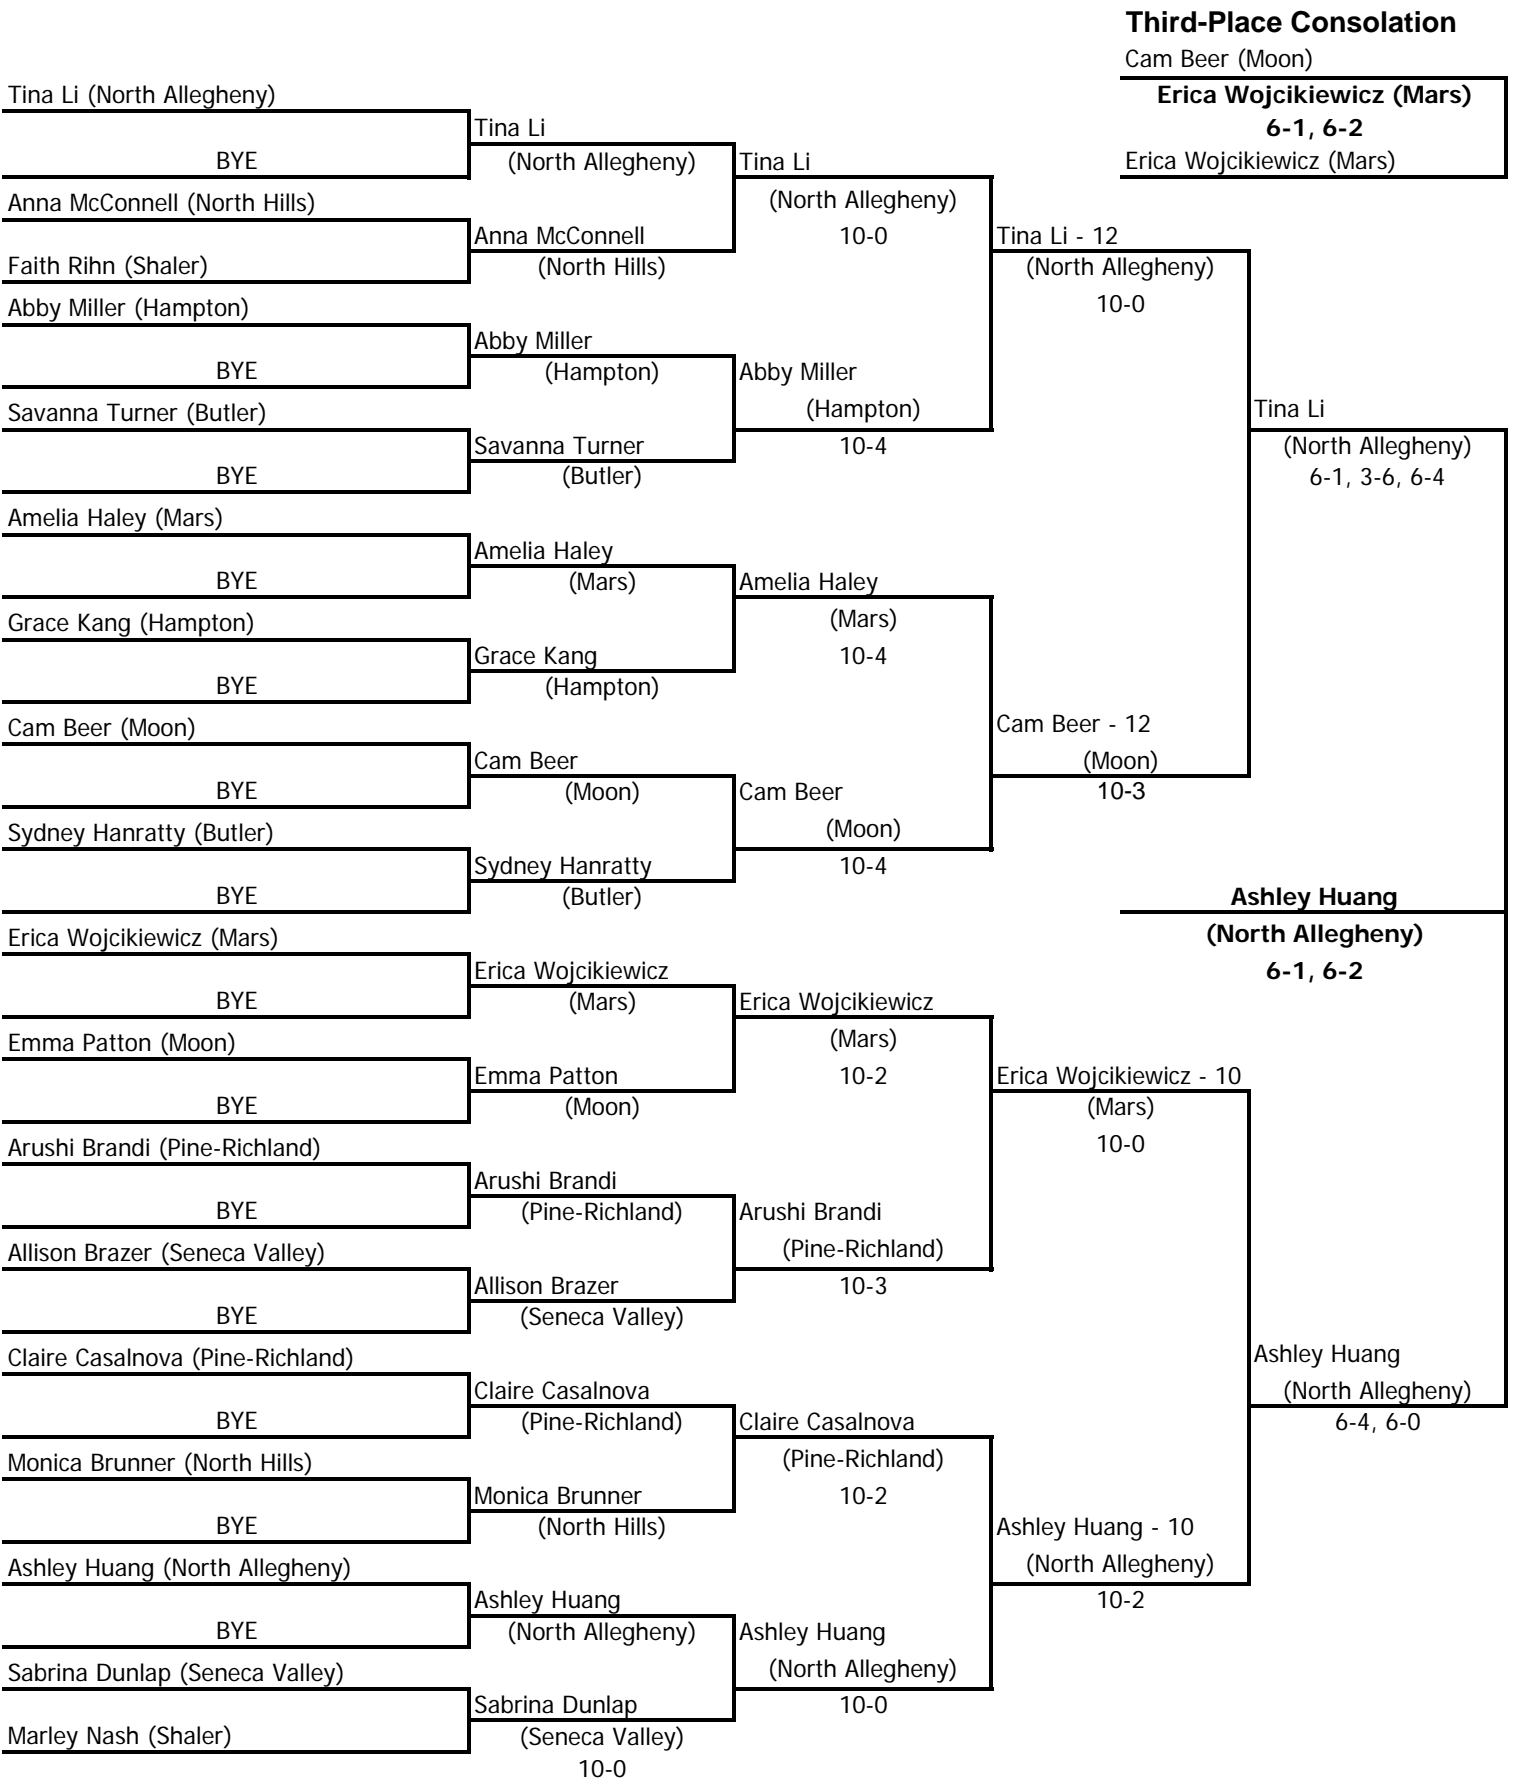

2016 Girls Tennis Singles - Section 2-AAA - at North Allegheny

Top Four Finishers advance to WPIAL Tournament