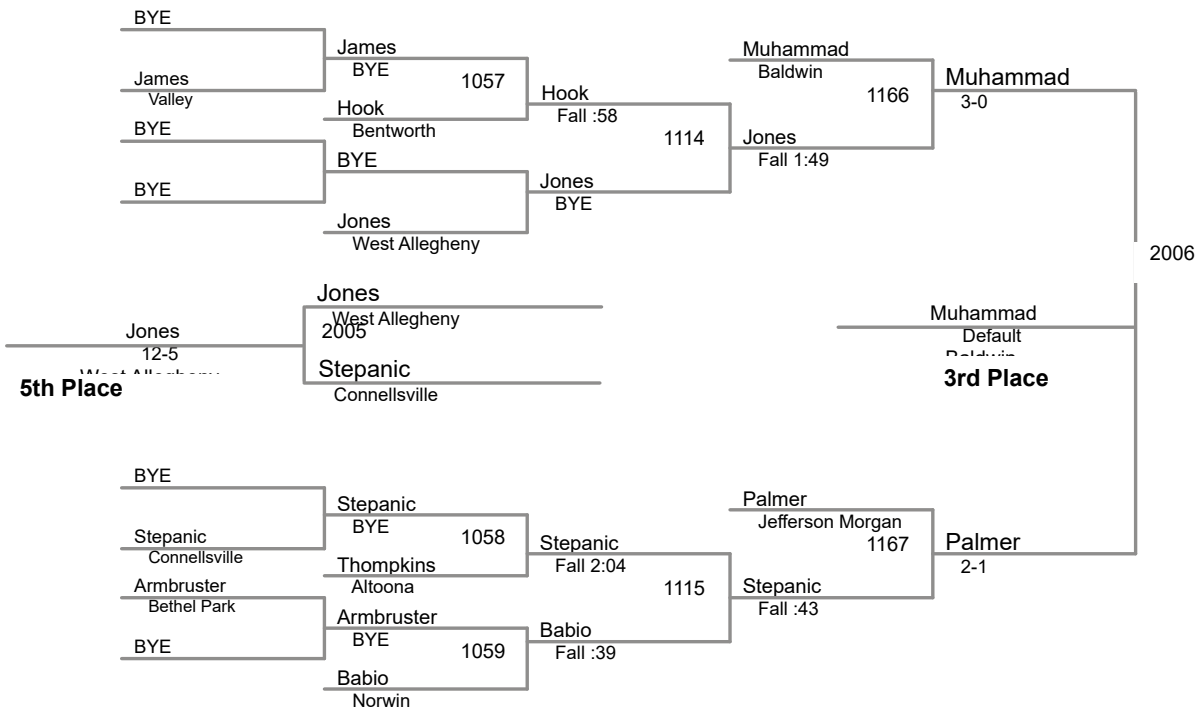

220 Lbs:

1st:	Tom	Starr	Kiski Area	12
2nd:	Nate	Simmers	Altoona	10
3rd:	Maryce	Johnson	West Mifflin	12
4th:	JJ	Harris	Yough	
5th:	Jake	Dowell	Bethel Park	10
6th:	Ogden	Atwood	Armstrong	10

285 Lbs:

1st:	Isaac	Reid	Kiski Area	11
2nd:	Gerald	Brown	West Mifflin	11
3rd:	Derek	Devine	North Allegheny	11
4th:	Dustin	Lanning	Thomas Jefferson	12
5th:	Deshawn	Butler	Penn Hills	11
6th:	David	Hess	Altoona	12

2016 Eastern Area Invitational
December 9-10, 2016

106 Lbs

2016 Eastern Area Invitational
December 9-10, 2016

113 Lbs

2016 Eastern Area Invitational
December 9-10, 2016

120 Lbs

126 Lbs

132 Lbs