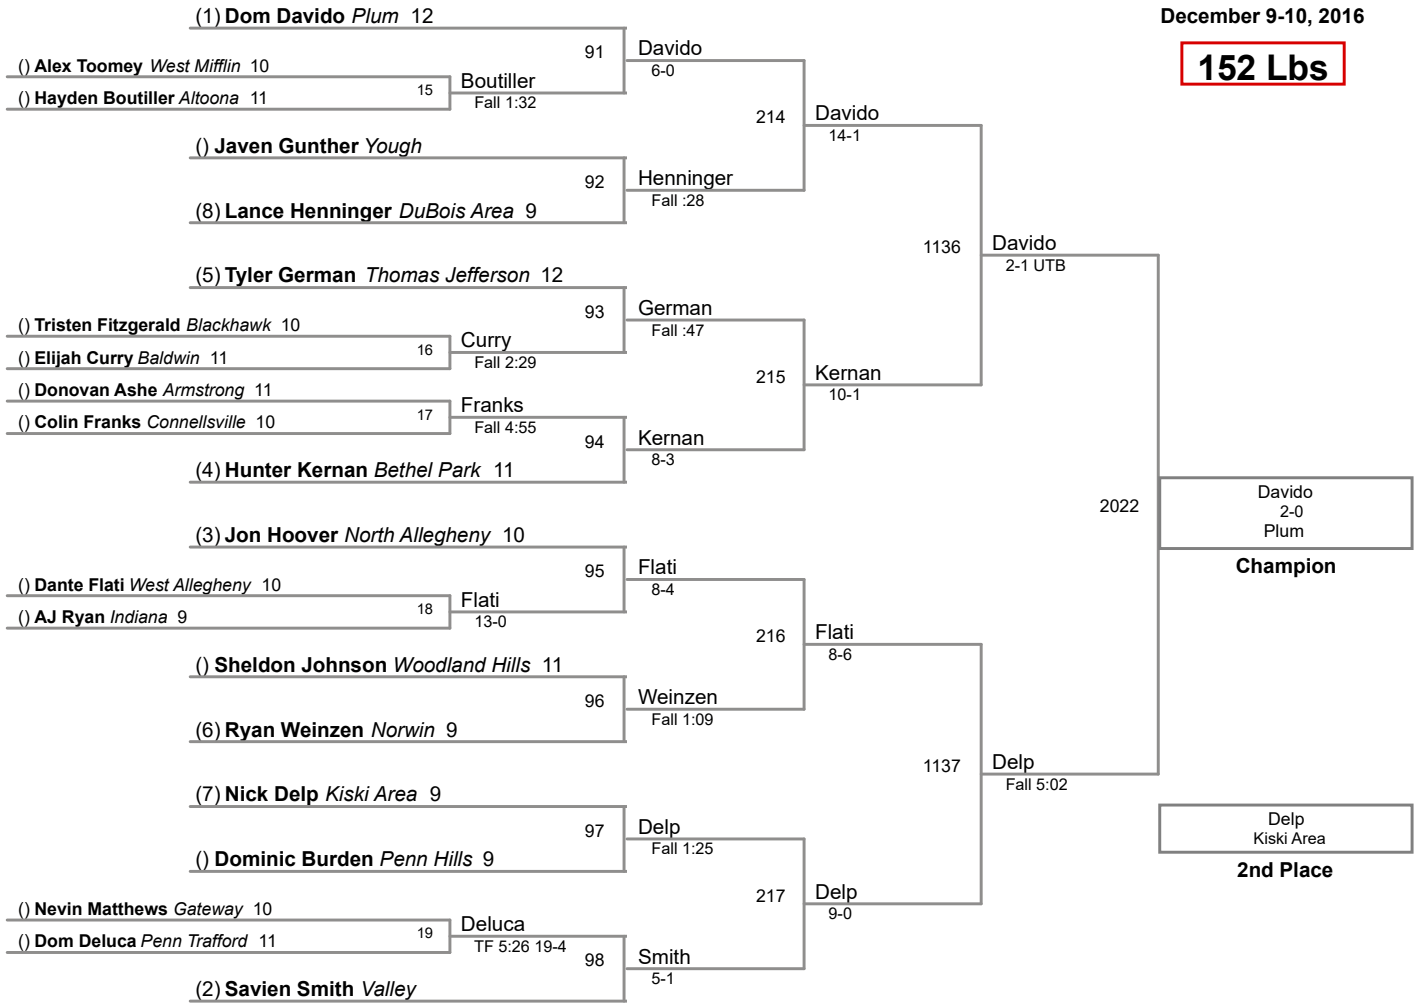

2016 Eastern Area Invitational
December 9-10, 2016

106 Lbs

2016 Eastern Area Invitational
December 9-10, 2016

113 Lbs

2016 Eastern Area Invitational
December 9-10, 2016

120 Lbs

126 Lbs

132 Lbs

138 Lbs

145 Lbs

152 Lbs

160 Lbs

170 Lbs

182 Lbs

195 Lbs

220 Lbs