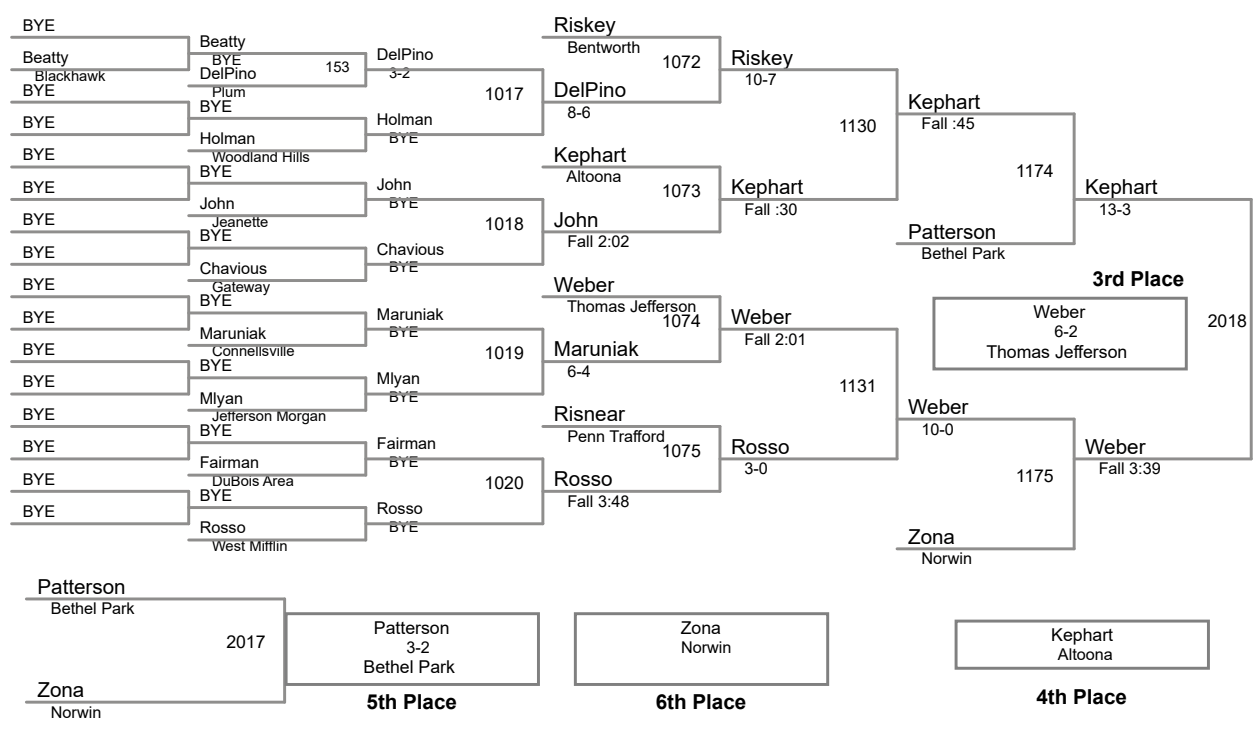

2016 Eastern Area Invitational
December 9-10, 2016

106 Lbs

2016 Eastern Area Invitational
December 9-10, 2016

113 Lbs

2016 Eastern Area Invitational
December 9-10, 2016

120 Lbs

126 Lbs

132 Lbs

138 Lbs

145 Lbs

152 Lbs

160 Lbs

170 Lbs

182 Lbs

195 Lbs

220 Lbs