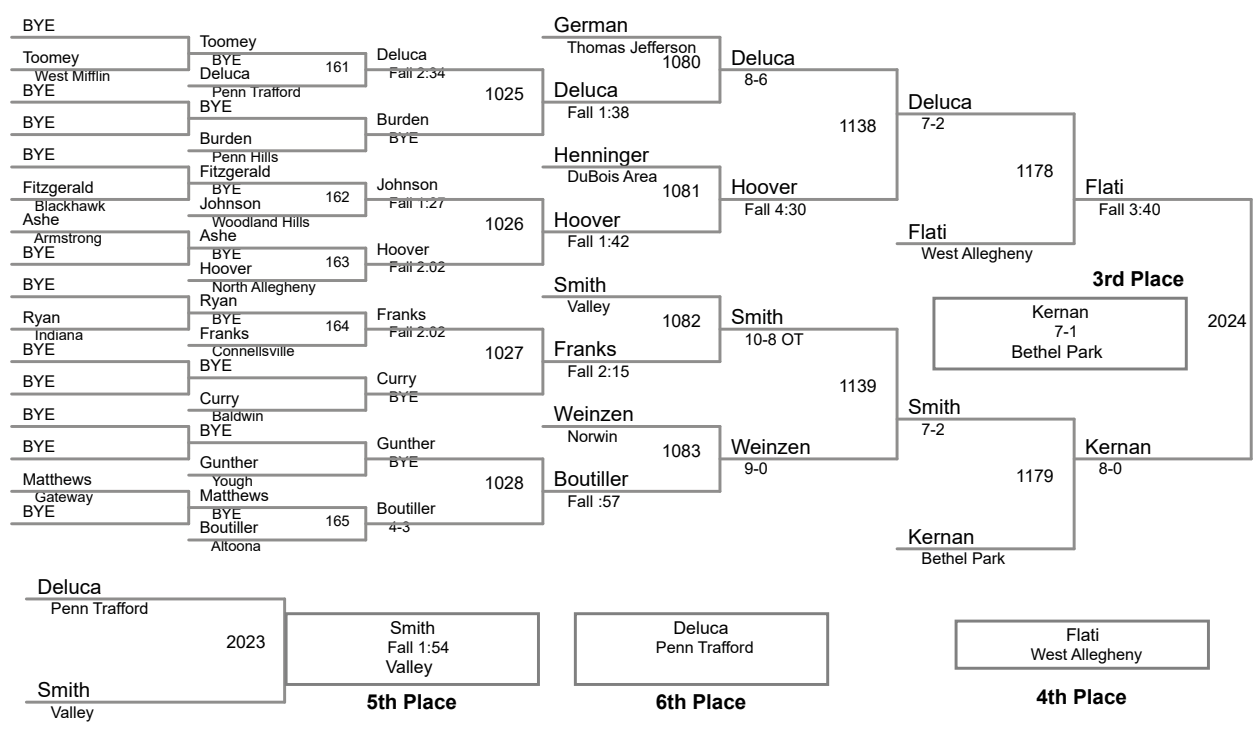

2016 Eastern Area Invitational
December 9-10, 2016

106 Lbs

2016 Eastern Area Invitational
December 9-10, 2016

113 Lbs

2016 Eastern Area Invitational
December 9-10, 2016

120 Lbs

126 Lbs

132 Lbs

138 Lbs

145 Lbs

152 Lbs

160 Lbs

170 Lbs

182 Lbs

195 Lbs

220 Lbs