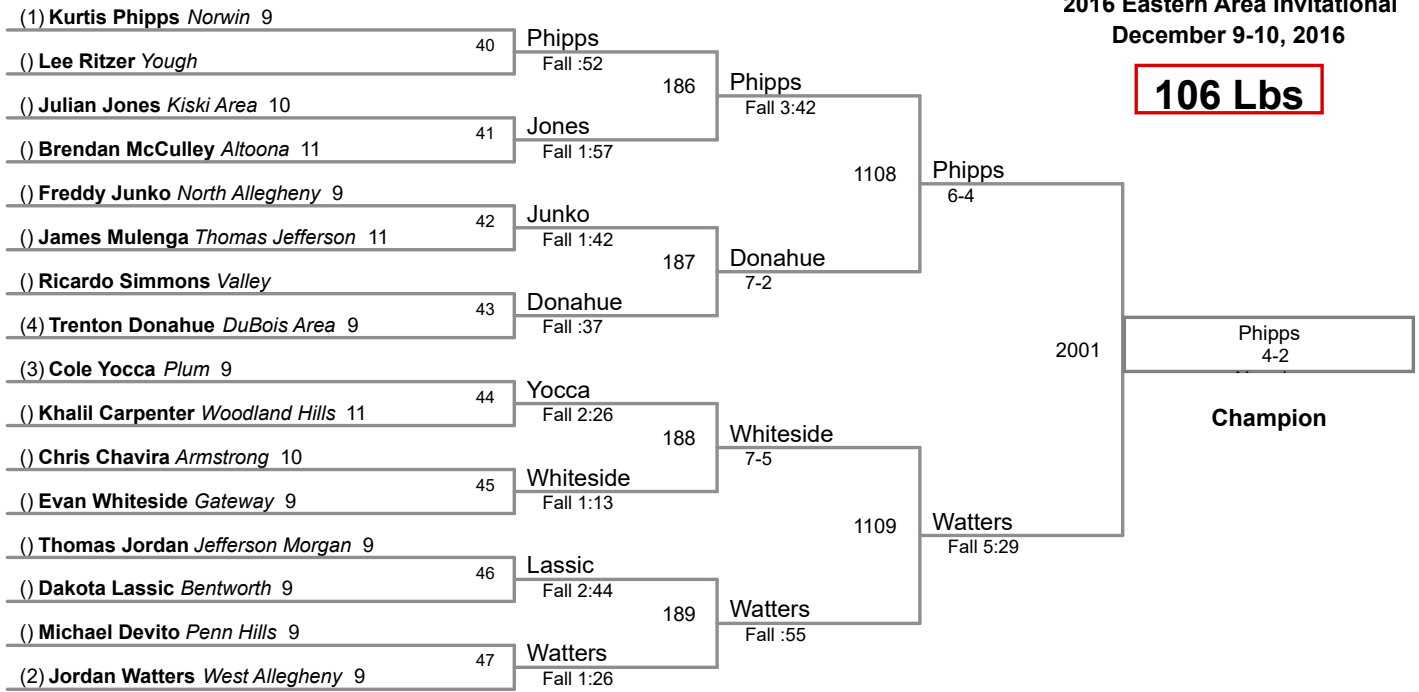

220 Lbs:

1st:	Tom	Starr	Kiski Area	12
2nd:	Nate	Simmers	Altoona	10
3rd:	Maryce	Johnson	West Mifflin	12
4th:	JJ	Harris	Yough	
5th:	Jake	Dowell	Bethel Park	10
6th:	Ogden	Atwood	Armstrong	10

285 Lbs:

1st:	Isaac	Reid	Kiski Area	11
2nd:	Gerald	Brown	West Mifflin	11
3rd:	Derek	Devine	North Allegheny	11
4th:	Dustin	Lanning	Thomas Jefferson	12
5th:	Deshawn	Butler	Penn Hills	11
6th:	David	Hess	Altoona	12

2016 Eastern Area Invitational
December 9-10, 2016

106 Lbs

2016 Eastern Area Invitational
December 9-10, 2016

113 Lbs

2016 Eastern Area Invitational
December 9-10, 2016

120 Lbs

126 Lbs

132 Lbs