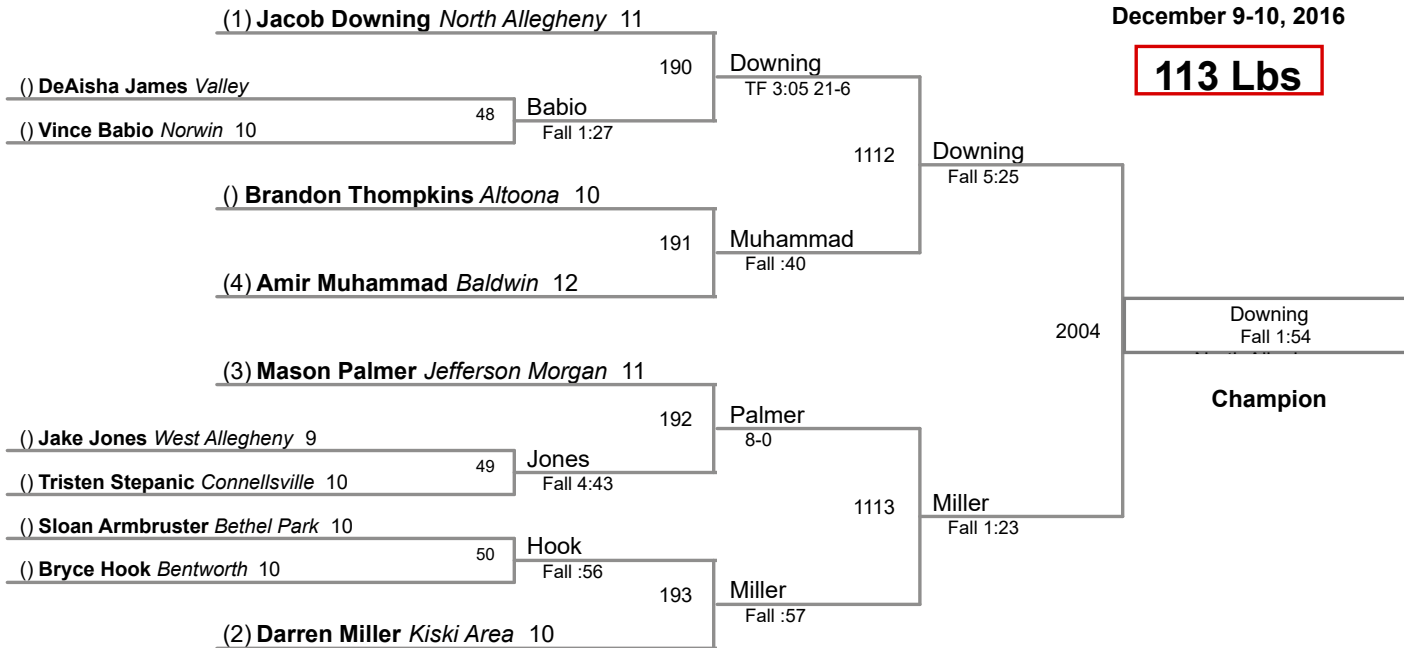

2016 EAIWT Places

Place	Name	School	Grade	
106 Lbs:				
1st:	Kurtis	Phipps	Norwin	9
2nd:	Jordan	Watters	West Allegheny	9
3rd:	Trenton	Donahue	DuBois Area	9
4th:	Freddy	Junko	North Allegheny	9
5th:	Evan	Whiteside	Gateway	9
6th:	Brendan	McCulley	Altoona	11
113 Lbs:				
1st:	Jacob	Downing	North Allegheny	11
2nd:	Darren	Miller	Kiski Area	10
3rd:	Amir	Muhammad	Baldwin	12
4th:	Mason	Palmer	Jefferson Morgan	11
5th:	Jake	Jones	West Allegheny	9
6th:	Tristen	Stepanic	Connellsville	10
120 Lbs:				
1st:	Ed	Scott	DuBois Area	9
2nd:	Kellen	Lynch	Thomas Jefferson	11
3rd:	Manny	Dovshek	Bentworth	11
4th:	Bobby	Lawrence	Kiski Area	11
5th:	Dylan	Keefer	Connellsville	11

220 Lbs:

1st:	Tom	Starr	Kiski Area	12
2nd:	Nate	Simmers	Altoona	10
3rd:	Maryce	Johnson	West Mifflin	12
4th:	JJ	Harris	Yough	
5th:	Jake	Dowell	Bethel Park	10
6th:	Ogden	Atwood	Armstrong	10

285 Lbs:

1st:	Isaac	Reid	Kiski Area	11
2nd:	Gerald	Brown	West Mifflin	11
3rd:	Derek	Devine	North Allegheny	11
4th:	Dustin	Lanning	Thomas Jefferson	12
5th:	Deshawn	Butler	Penn Hills	11
6th:	David	Hess	Altoona	12

2016 Eastern Area Invitational
December 9-10, 2016

106 Lbs

2016 Eastern Area Invitational
December 9-10, 2016

113 Lbs

2016 Eastern Area Invitational
December 9-10, 2016

120 Lbs

126 Lbs

132 Lbs

138 Lbs

145 Lbs

152 Lbs

160 Lbs

170 Lbs

182 Lbs

195 Lbs

220 Lbs