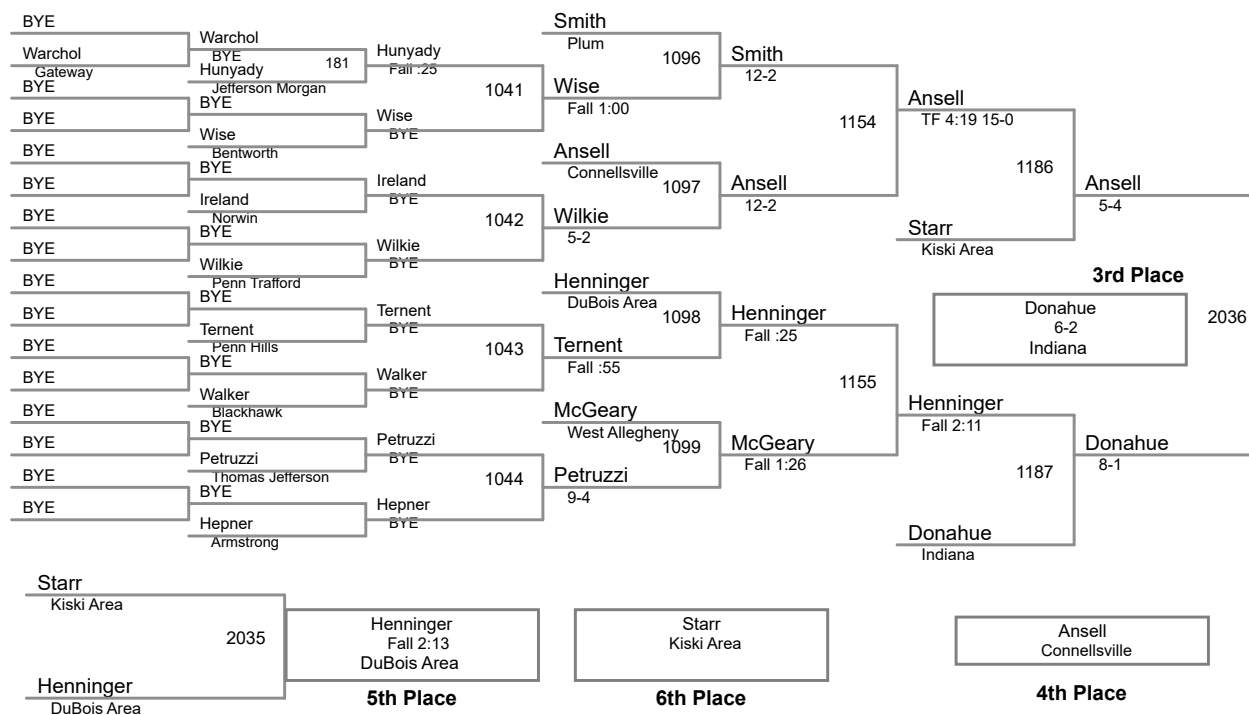

2016 Eastern Area Invitational
December 9-10, 2016

106 Lbs

2016 Eastern Area Invitational
December 9-10, 2016

113 Lbs

2016 Eastern Area Invitational
December 9-10, 2016

120 Lbs

126 Lbs

132 Lbs

138 Lbs

145 Lbs

152 Lbs

160 Lbs

170 Lbs

182 Lbs

195 Lbs

220 Lbs