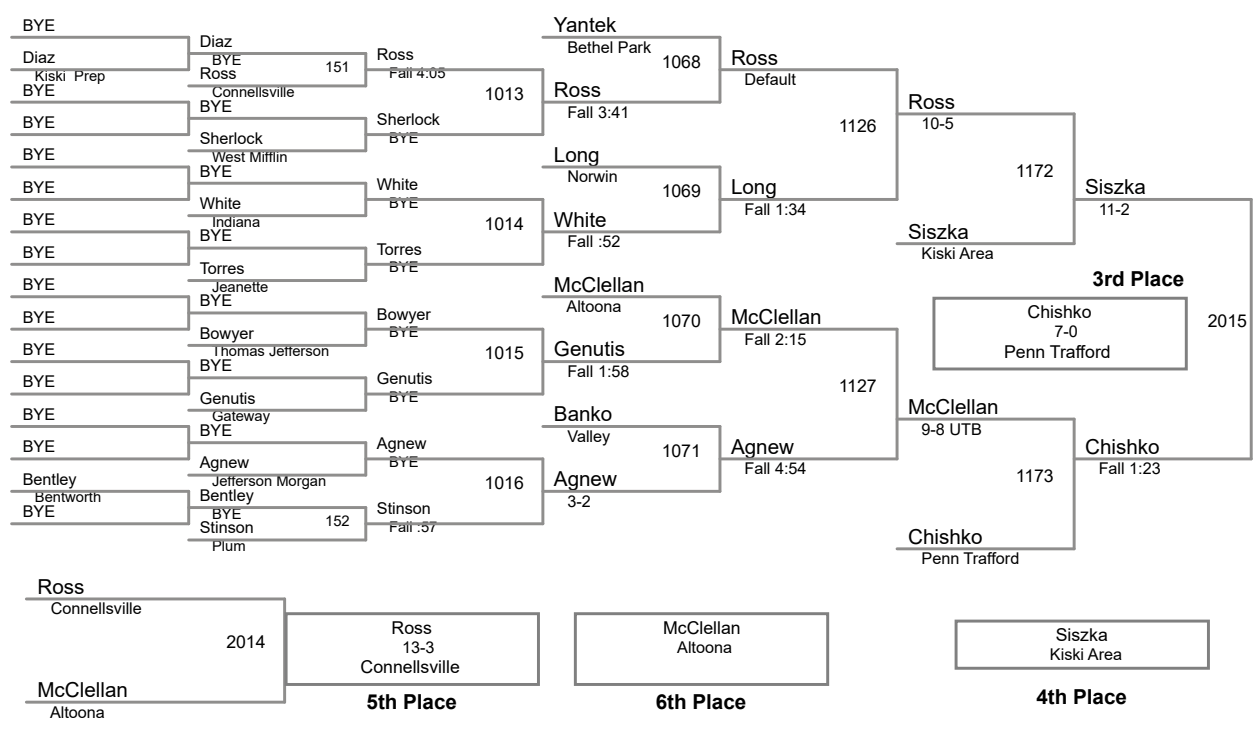

2016 Eastern Area Invitational
December 9-10, 2016

106 Lbs

2016 Eastern Area Invitational
December 9-10, 2016

113 Lbs

2016 Eastern Area Invitational
December 9-10, 2016

120 Lbs

126 Lbs

132 Lbs

138 Lbs

145 Lbs

152 Lbs

160 Lbs

170 Lbs

182 Lbs

195 Lbs

220 Lbs