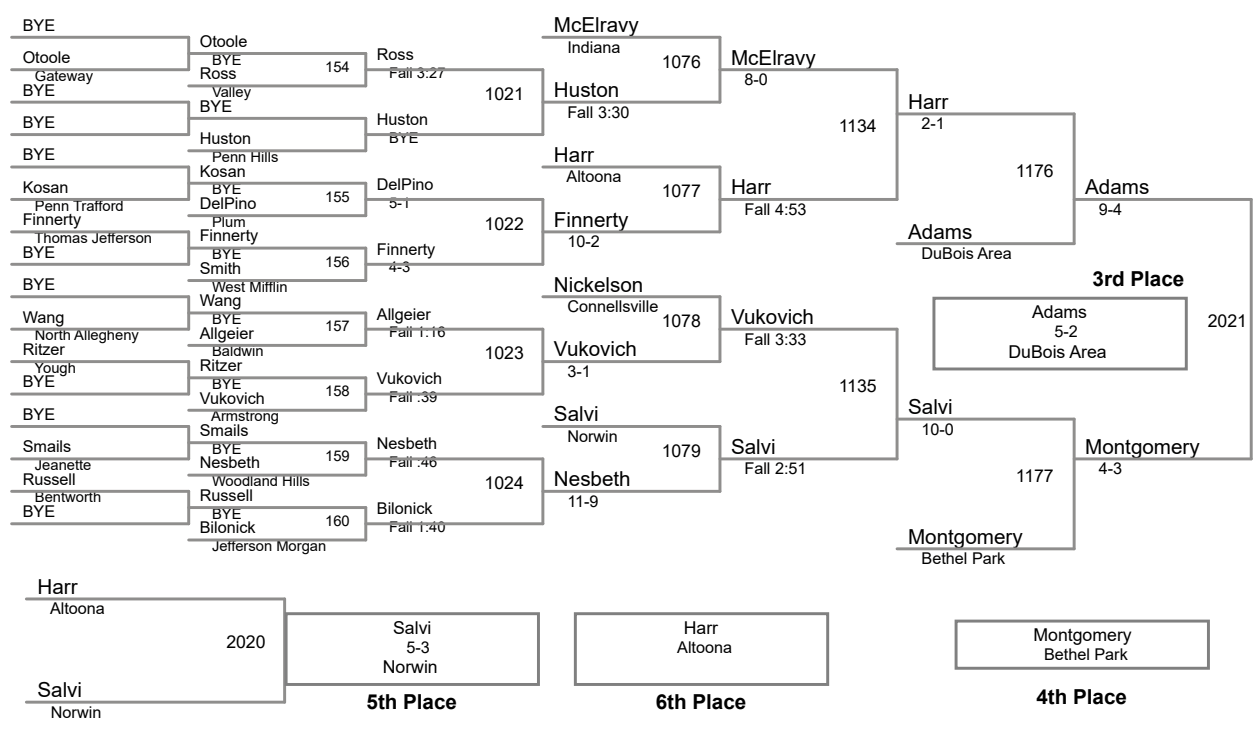

2016 Eastern Area Invitational
December 9-10, 2016

106 Lbs

2016 Eastern Area Invitational
December 9-10, 2016

113 Lbs

2016 Eastern Area Invitational
December 9-10, 2016

120 Lbs

126 Lbs

132 Lbs

138 Lbs

145 Lbs

152 Lbs

160 Lbs

170 Lbs

182 Lbs

195 Lbs

220 Lbs