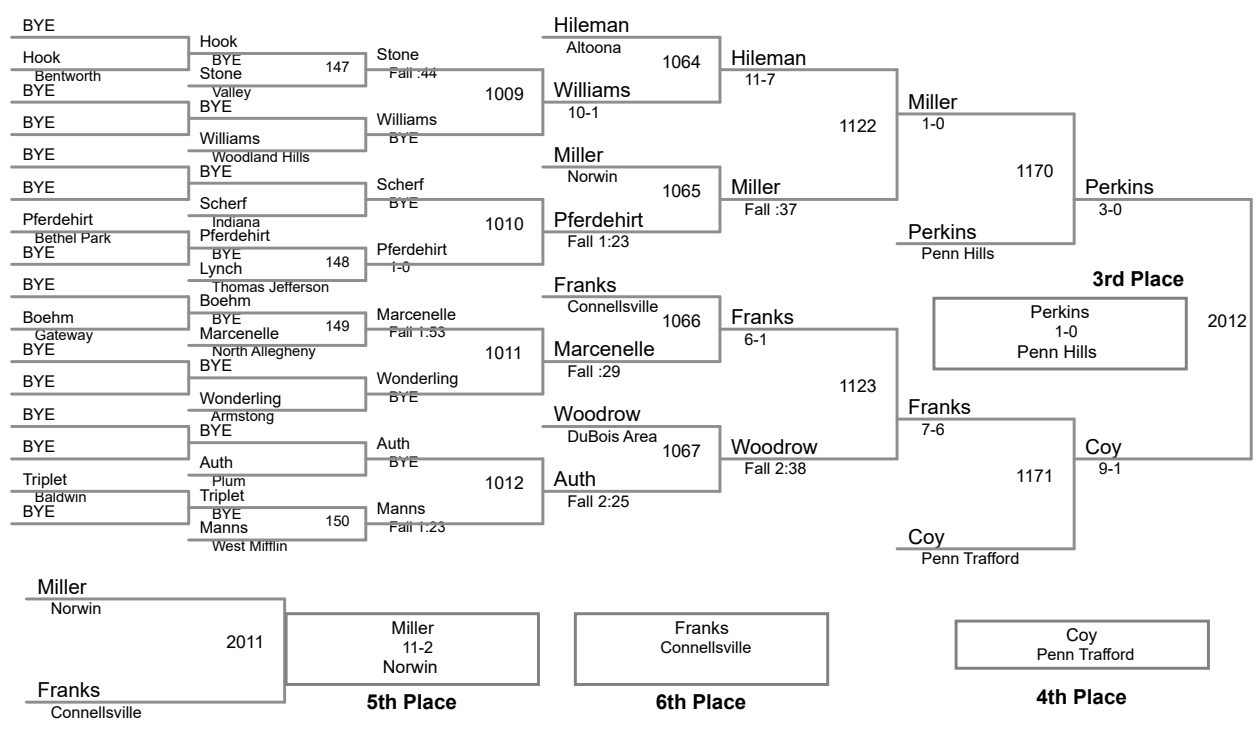

2016 Eastern Area Invitational
December 9-10, 2016

106 Lbs

2016 Eastern Area Invitational
December 9-10, 2016

113 Lbs

2016 Eastern Area Invitational
December 9-10, 2016

120 Lbs

126 Lbs

132 Lbs