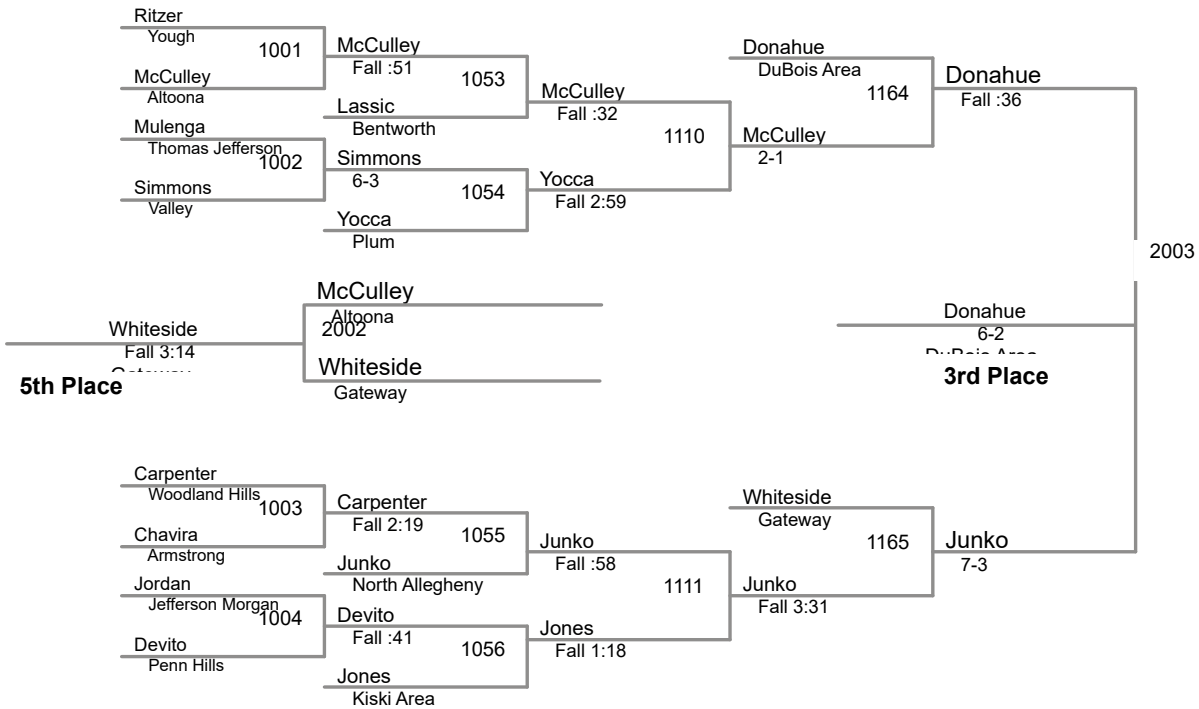

220 Lbs:

1st:	Tom	Starr	Kiski Area	12
2nd:	Nate	Simmers	Altoona	10
3rd:	Maryce	Johnson	West Mifflin	12
4th:	JJ	Harris	Yough	
5th:	Jake	Dowell	Bethel Park	10
6th:	Ogden	Atwood	Armstrong	10

285 Lbs:

1st:	Isaac	Reid	Kiski Area	11
2nd:	Gerald	Brown	West Mifflin	11
3rd:	Derek	Devine	North Allegheny	11
4th:	Dustin	Lanning	Thomas Jefferson	12
5th:	Deshawn	Butler	Penn Hills	11
6th:	David	Hess	Altoona	12

2016 Eastern Area Invitational
December 9-10, 2016

106 Lbs

2016 Eastern Area Invitational
December 9-10, 2016

113 Lbs

2016 Eastern Area Invitational
December 9-10, 2016

120 Lbs

126 Lbs

132 Lbs