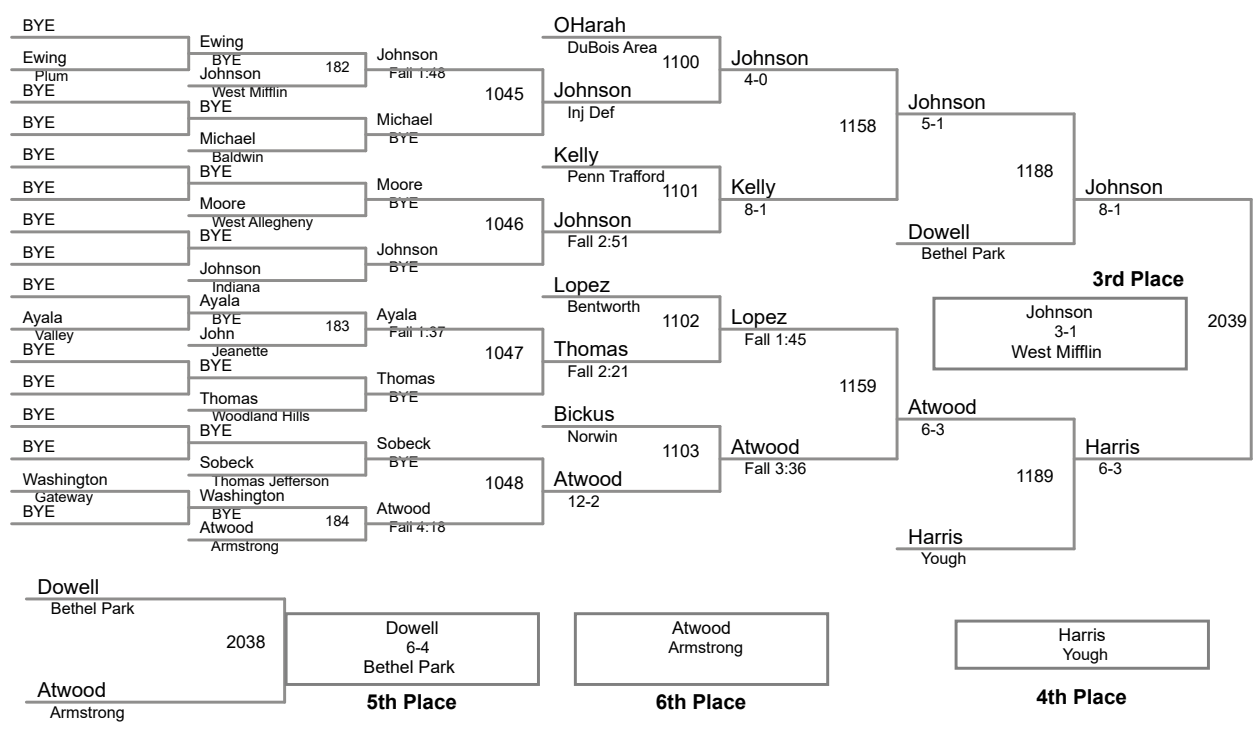

2016 EAIWT Places

Place	Name	School	Grade	
106 Lbs:				
1st:	Kurtis	Phipps	Norwin	9
2nd:	Jordan	Watters	West Allegheny	9
3rd:	Trenton	Donahue	DuBois Area	9
4th:	Freddy	Junko	North Allegheny	9
5th:	Evan	Whiteside	Gateway	9
6th:	Brendan	McCulley	Altoona	11
113 Lbs:				
1st:	Jacob	Downing	North Allegheny	11
2nd:	Darren	Miller	Kiski Area	10
3rd:	Amir	Muhammad	Baldwin	12
4th:	Mason	Palmer	Jefferson Morgan	11
5th:	Jake	Jones	West Allegheny	9
6th:	Tristen	Stepanic	Connellsville	10
120 Lbs:				
1st:	Ed	Scott	DuBois Area	9
2nd:	Kellen	Lynch	Thomas Jefferson	11
3rd:	Manny	Dovshek	Bentworth	11
4th:	Bobby	Lawrence	Kiski Area	11
5th:	Dylan	Keefer	Connellsville	11

138 Lbs

145 Lbs

152 Lbs

160 Lbs

170 Lbs

182 Lbs

195 Lbs

220 Lbs