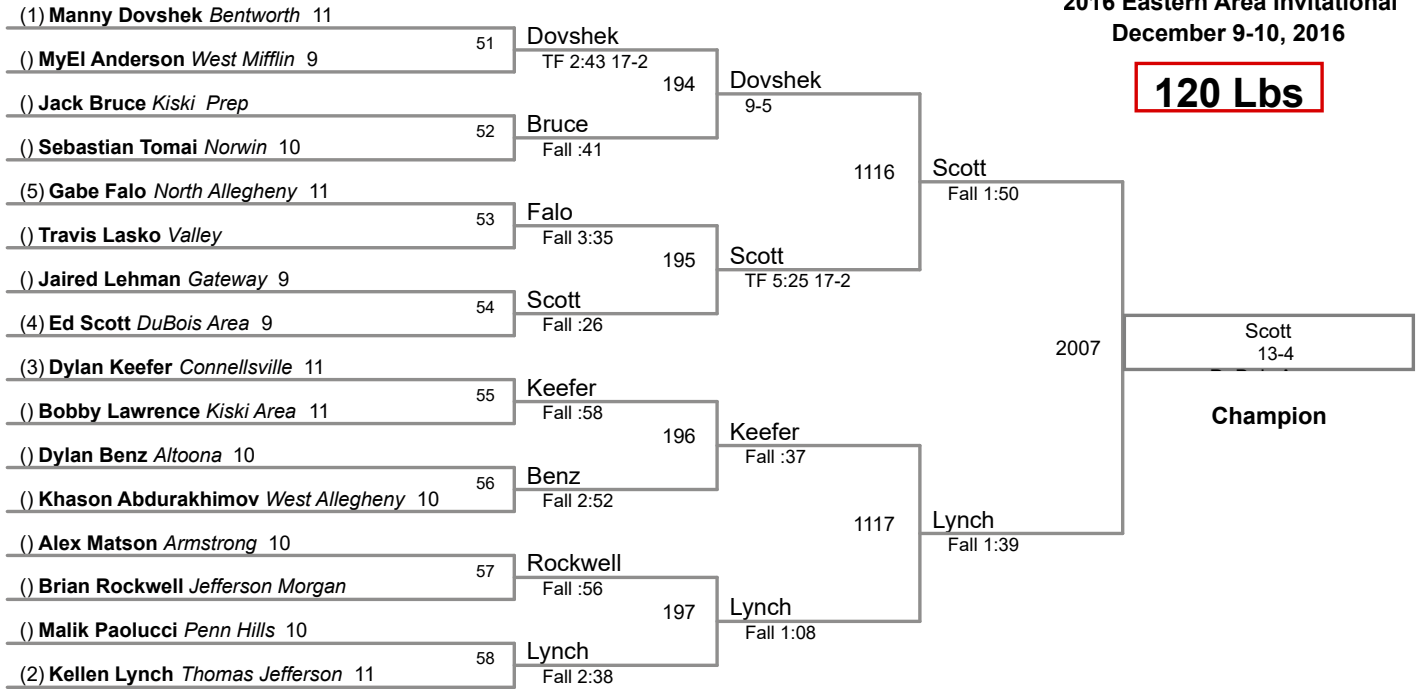

2016 Eastern Area Invitational
December 9-10, 2016

106 Lbs

2016 Eastern Area Invitational
December 9-10, 2016

113 Lbs

2016 Eastern Area Invitational
December 9-10, 2016

120 Lbs

126 Lbs

132 Lbs

138 Lbs

145 Lbs

152 Lbs

160 Lbs

170 Lbs

182 Lbs

195 Lbs

220 Lbs