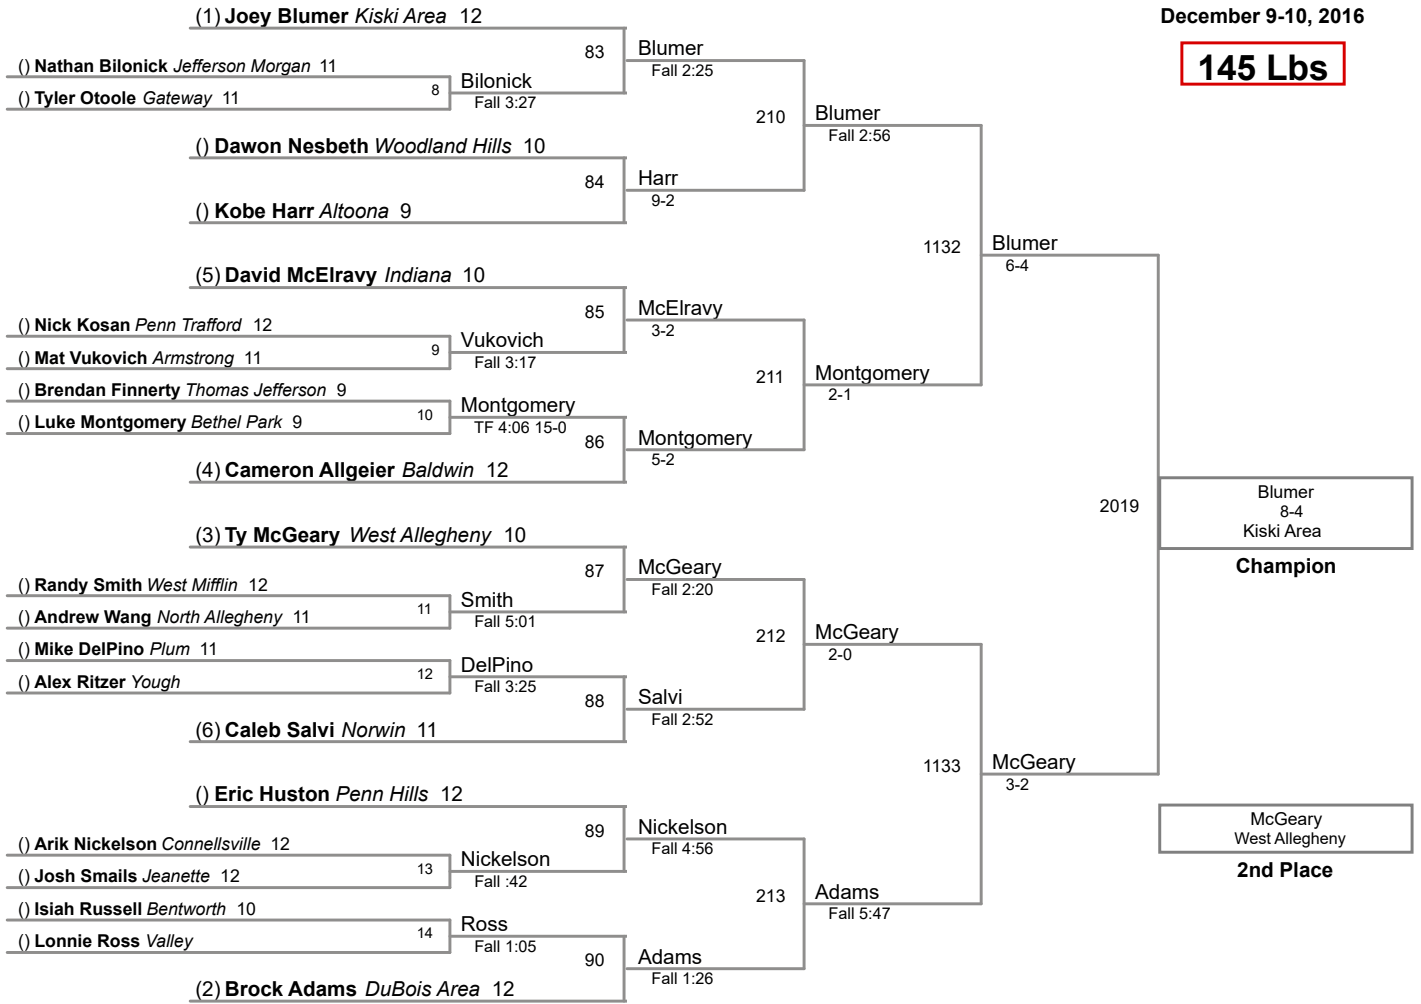

2016 Eastern Area Invitational
December 9-10, 2016

106 Lbs

2016 Eastern Area Invitational
December 9-10, 2016

113 Lbs

2016 Eastern Area Invitational
December 9-10, 2016

120 Lbs

126 Lbs

132 Lbs

138 Lbs

145 Lbs

152 Lbs

160 Lbs

170 Lbs

182 Lbs

195 Lbs

220 Lbs