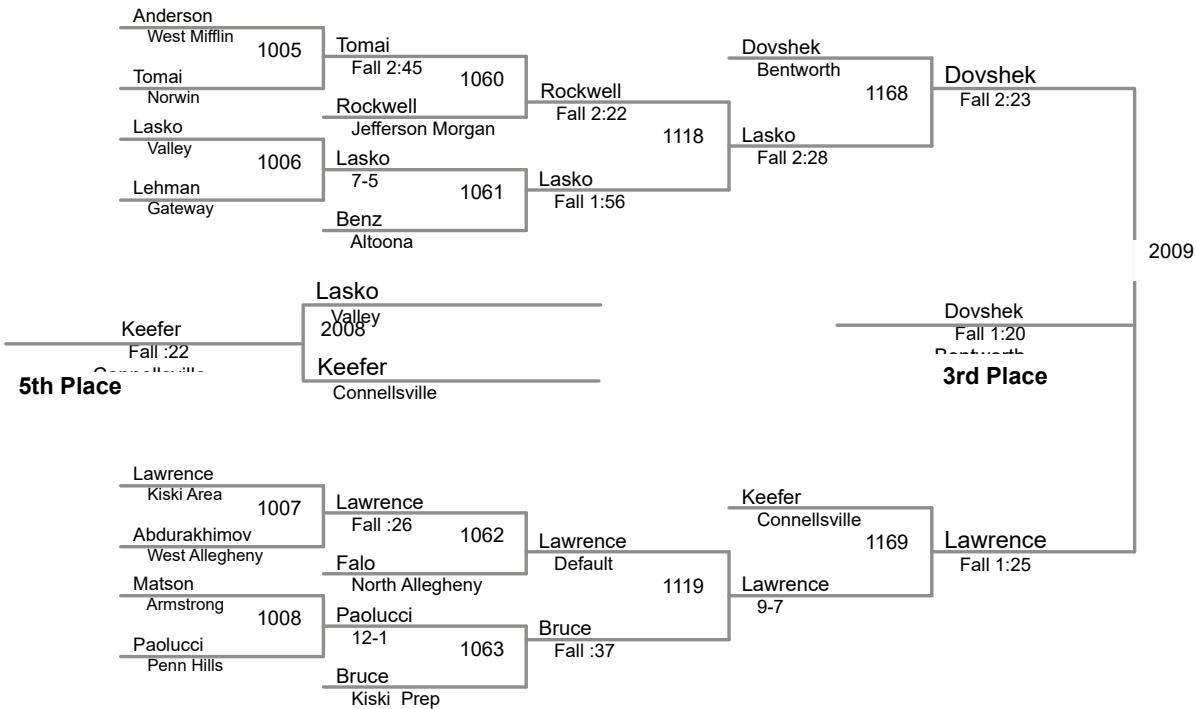

2016 Eastern Area Invitational
December 9-10, 2016

106 Lbs

2016 Eastern Area Invitational
December 9-10, 2016

113 Lbs

2016 Eastern Area Invitational
December 9-10, 2016

120 Lbs

126 Lbs

132 Lbs

138 Lbs

145 Lbs

152 Lbs

160 Lbs

170 Lbs

182 Lbs

195 Lbs

220 Lbs