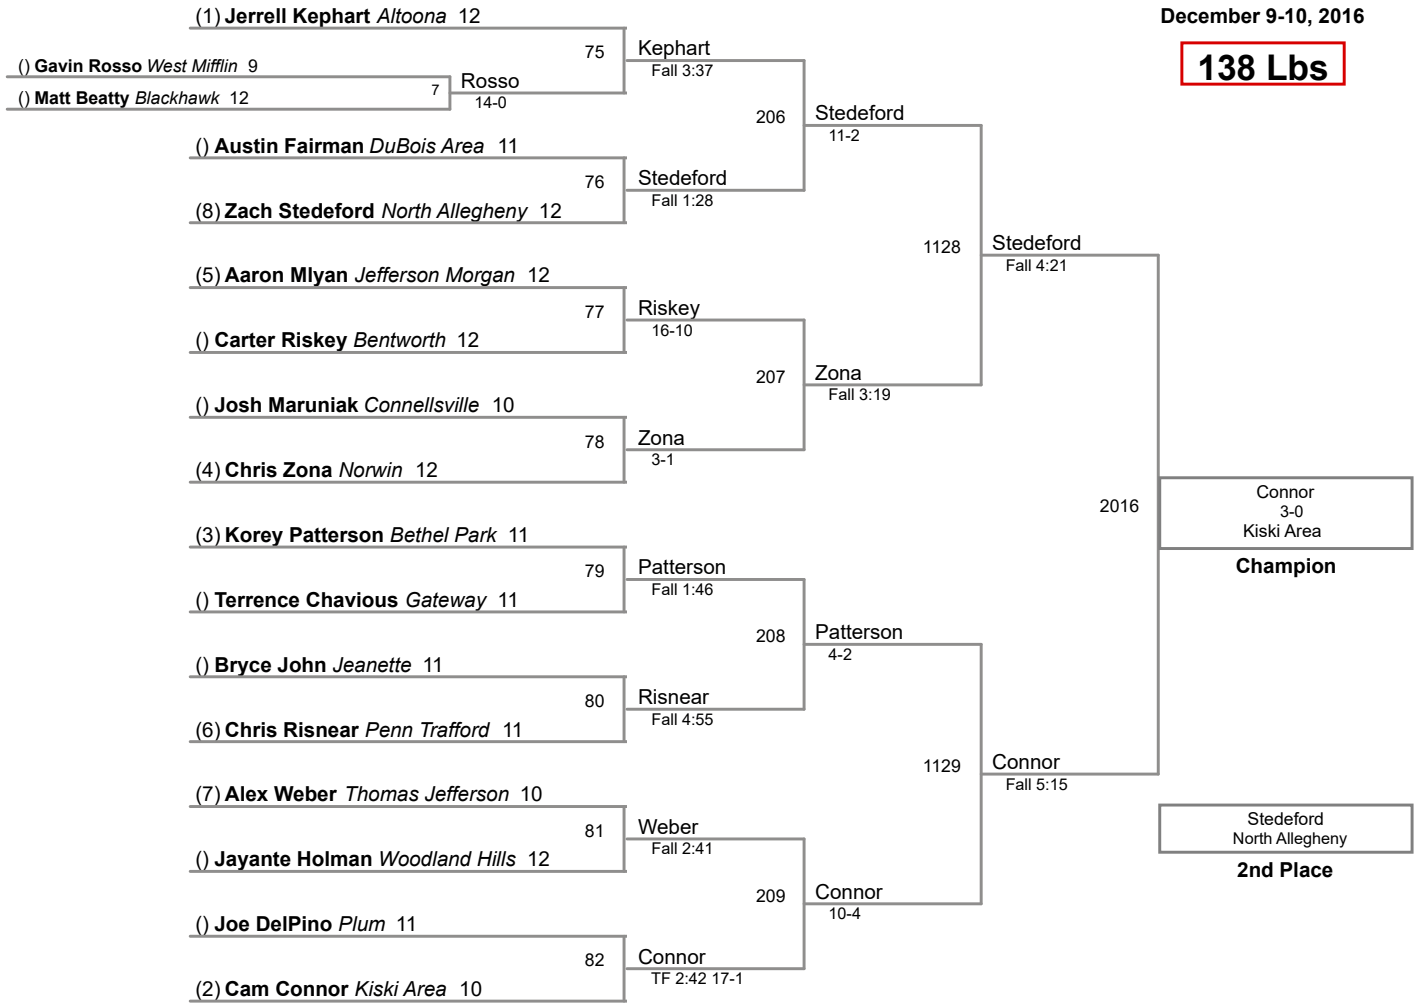

2016 Eastern Area Invitational
December 9-10, 2016

106 Lbs

2016 Eastern Area Invitational
December 9-10, 2016

113 Lbs

2016 Eastern Area Invitational
December 9-10, 2016

120 Lbs

126 Lbs

132 Lbs

138 Lbs

145 Lbs

152 Lbs

160 Lbs

170 Lbs

182 Lbs

195 Lbs

220 Lbs