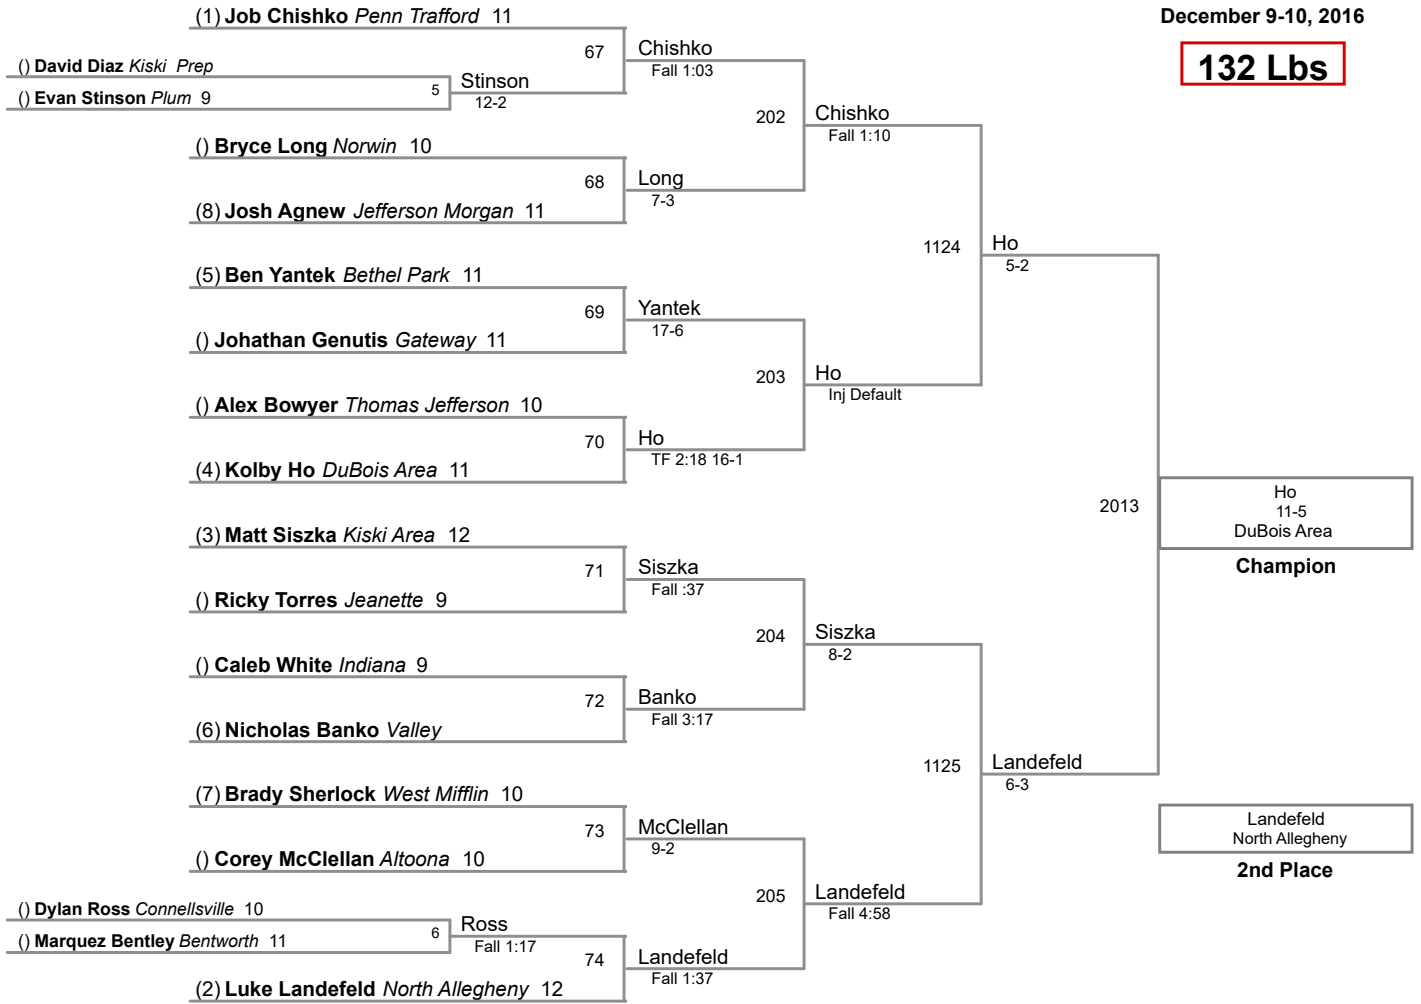

2016 Eastern Area Invitational
December 9-10, 2016

106 Lbs

2016 Eastern Area Invitational
December 9-10, 2016

113 Lbs

2016 Eastern Area Invitational
December 9-10, 2016

120 Lbs

126 Lbs

132 Lbs

138 Lbs

145 Lbs

152 Lbs

160 Lbs

170 Lbs

182 Lbs

195 Lbs

220 Lbs