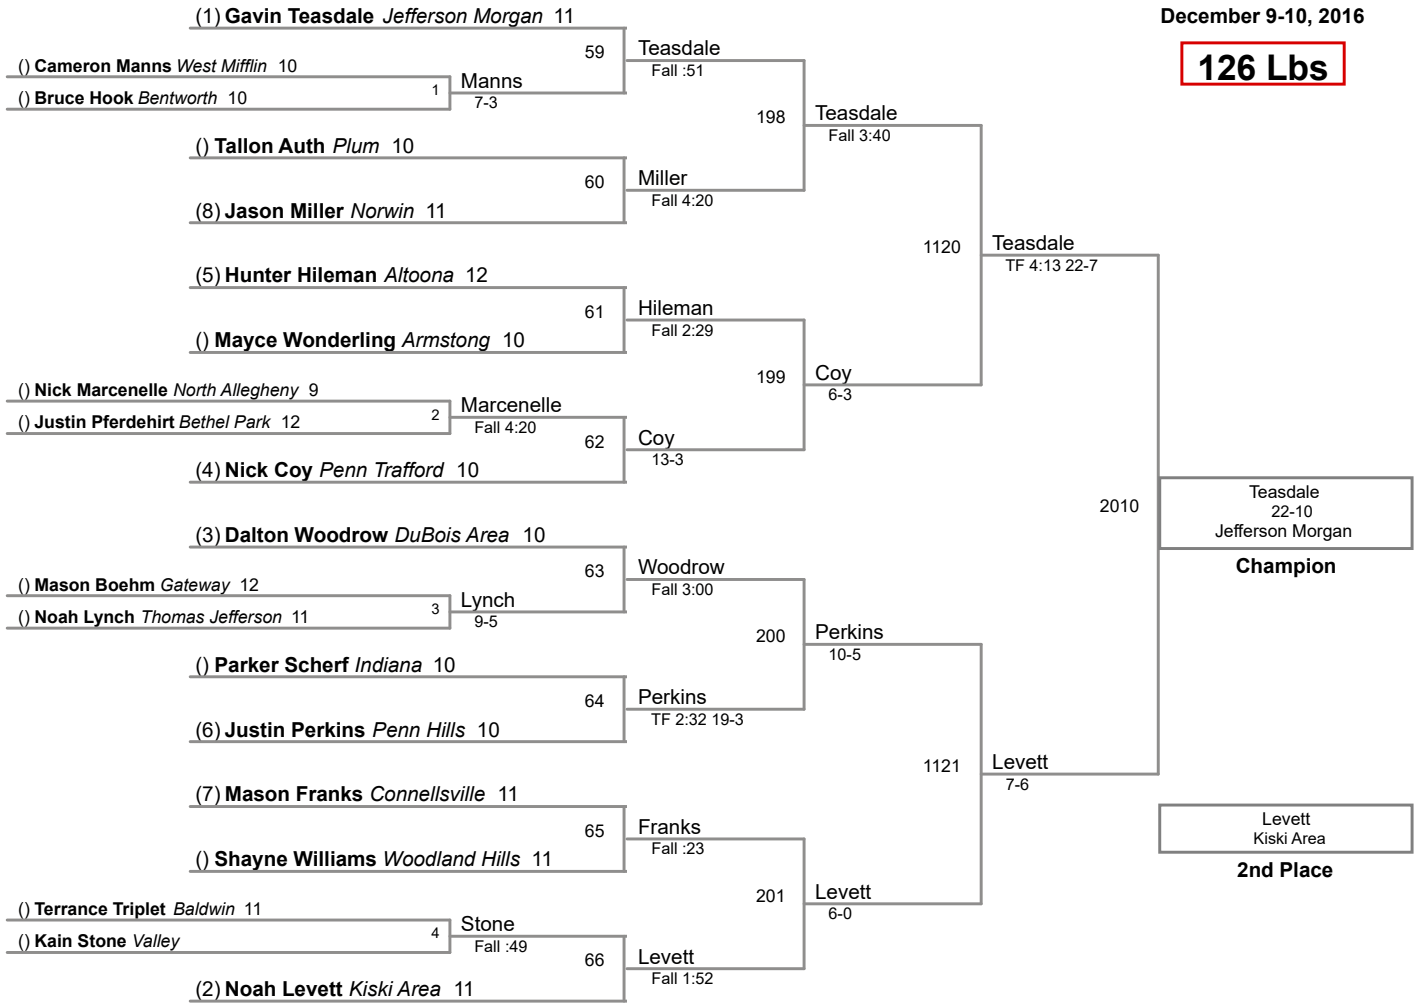

2016 Eastern Area Invitational
December 9-10, 2016

106 Lbs

2016 Eastern Area Invitational
December 9-10, 2016

113 Lbs

2016 Eastern Area Invitational
December 9-10, 2016

120 Lbs

126 Lbs

132 Lbs

138 Lbs

145 Lbs

152 Lbs

160 Lbs

170 Lbs

182 Lbs

195 Lbs

220 Lbs